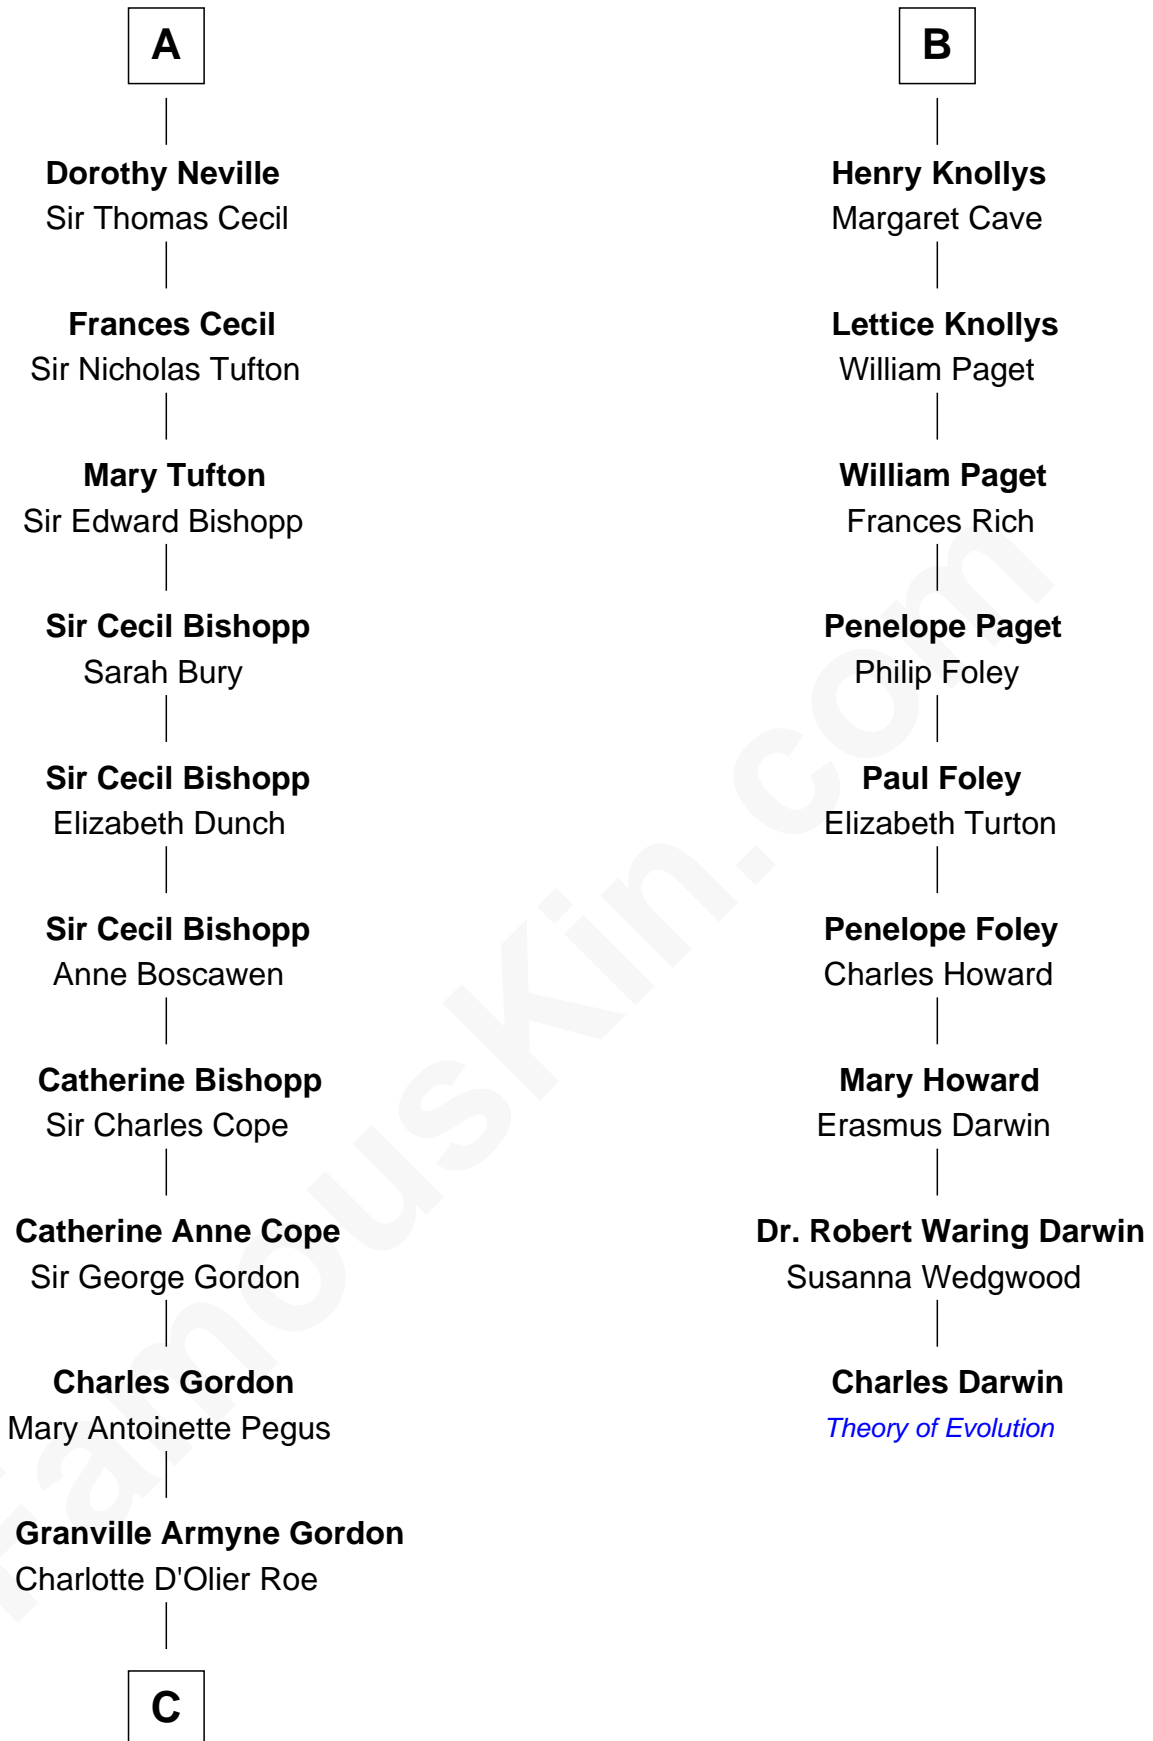

## Relationship Chart of

### Cara Delevingne

*Fashion Model and Movie Actress*

15th cousin 6 times removed of

**Charles Darwin**

*Theory of Evolution*

**Maurice de Berkeley**  
Elizabeth le Despencer

**C**

**Armyne Evelyne Gordon**  
Sir Lionel Lawson Faudel-Phillips

**Anne Margaret Faudel-Phillips**  
John Vincent Sheffield

**Jane Armyne Sheffield**  
Sir Jocelyn Edward Greville Stevens

**Pandora Anne Stevens**  
Charles Hamar Delevingne

**Cara Delevingne**  
*Model and Actress*