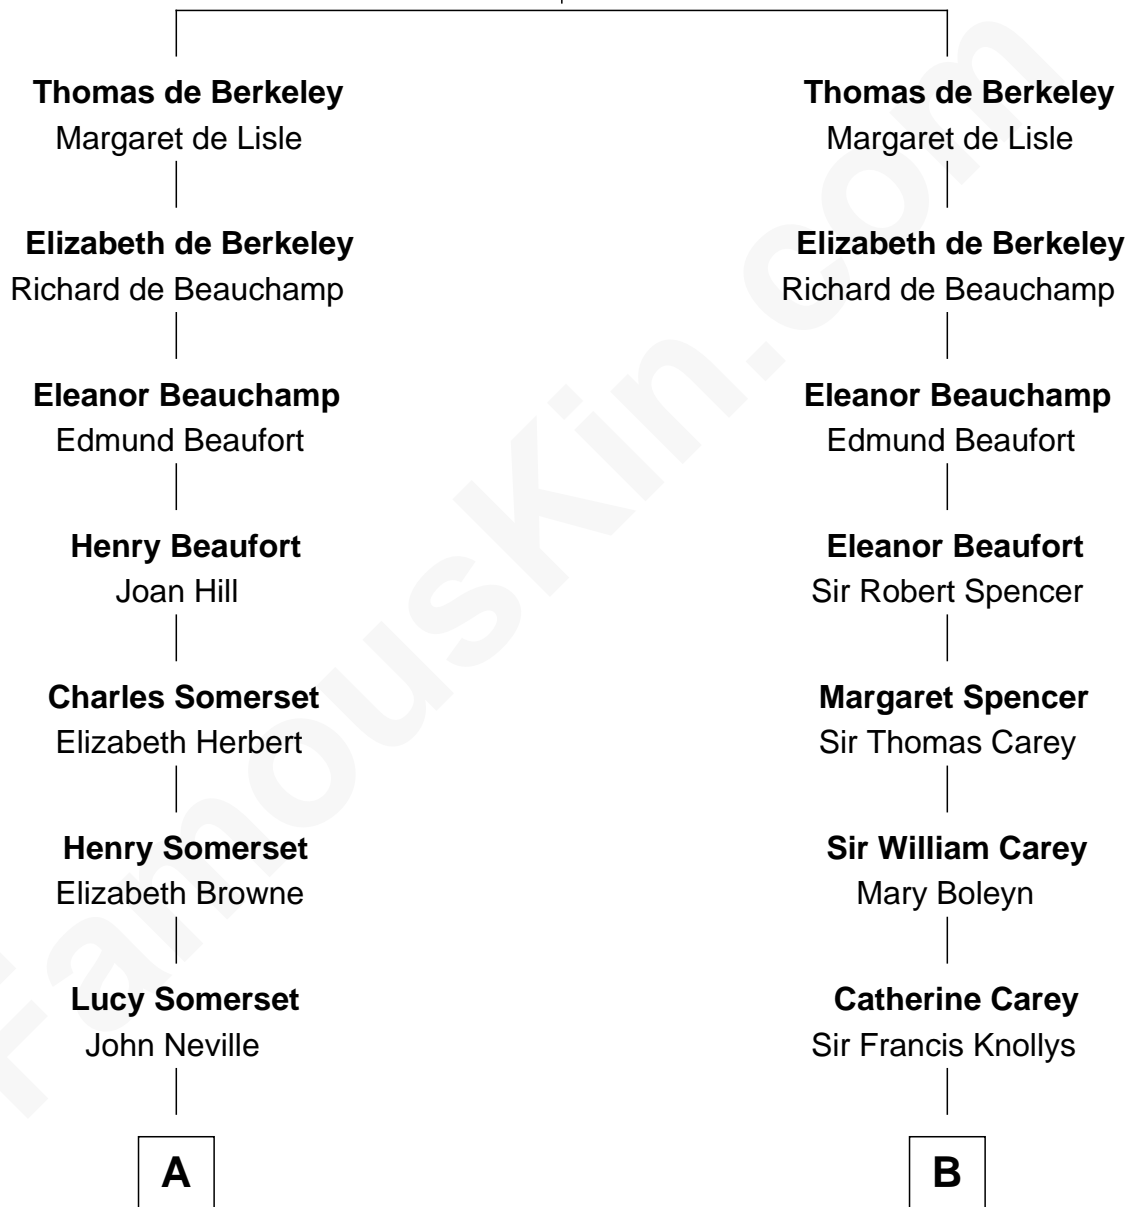

## Relationship Chart of

### Cara Delevingne

*Fashion Model and Movie Actress*

15th cousin 6 times removed of

**Charles Darwin**

*Theory of Evolution*

**Maurice de Berkeley**  
Elizabeth le Despencer

**C**

**Armyne Evelyne Gordon**  
Sir Lionel Lawson Faudel-Phillips

**Anne Margaret Faudel-Phillips**  
John Vincent Sheffield

**Jane Armyne Sheffield**  
Sir Jocelyn Edward Greville Stevens

**Pandora Anne Stevens**  
Charles Hamar Delevingne

**Cara Delevingne**  
*Model and Actress*