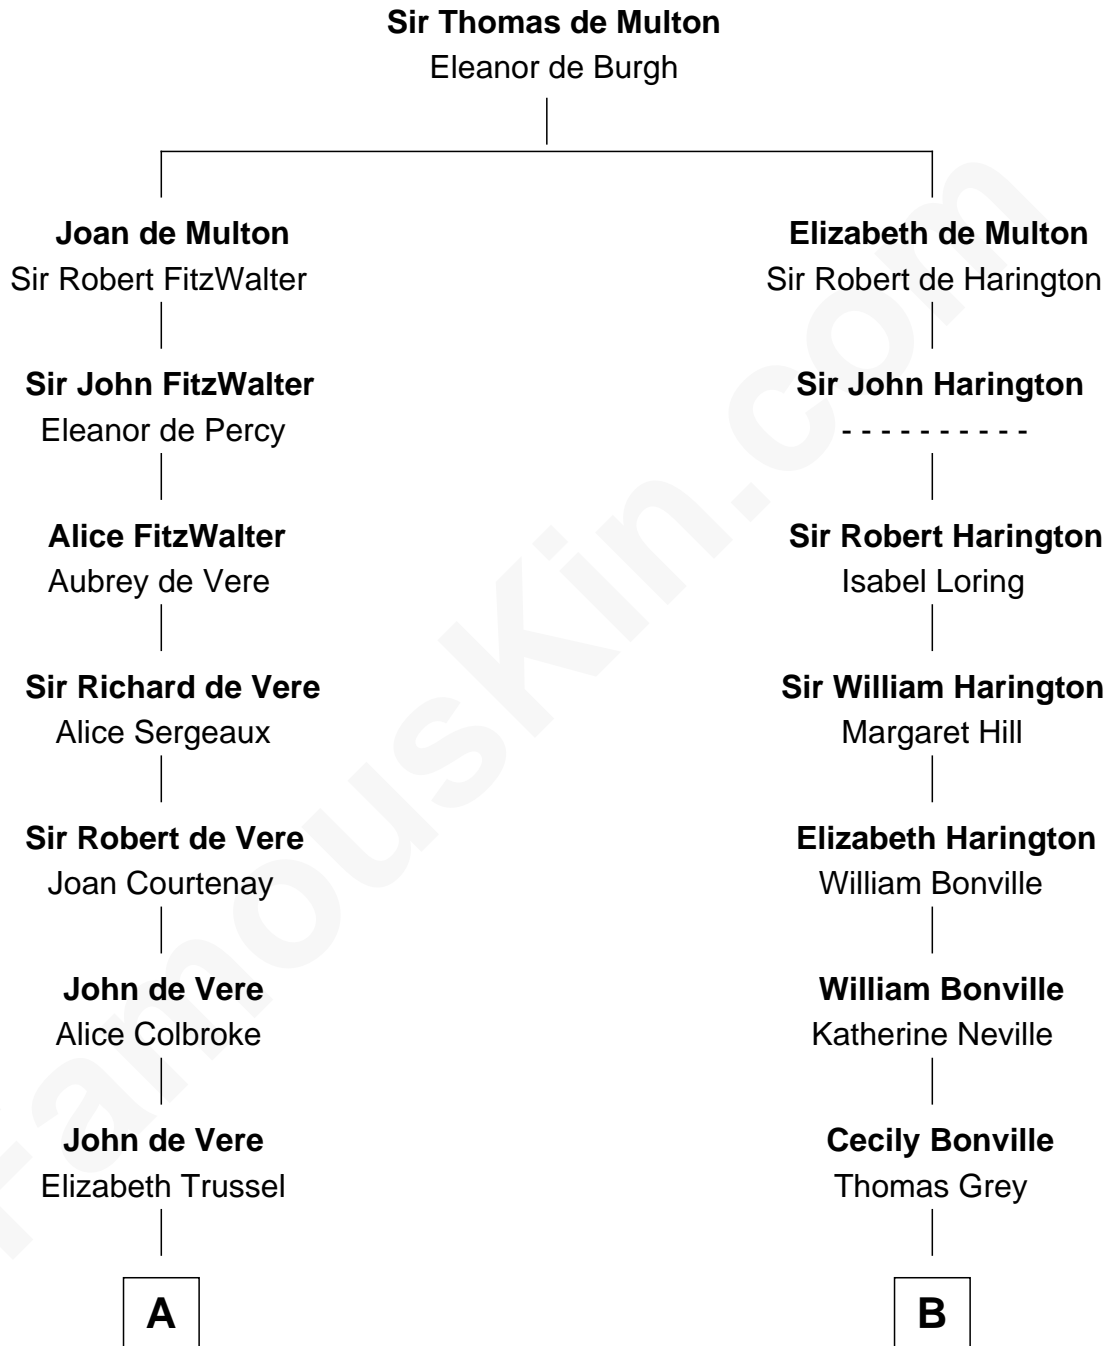

FamousKin.com

Relationship Chart of

Cara Delevingne

Fashion Model and Movie Actress

18th cousin 3 times removed of

Charles Darwin

Theory of Evolution

C

Sir Berkeley Digby George Sheffield
Julia Mary de Tuyll van Serooskerken

John Vincent Sheffield
Anne Margaret Faudel-Phillips

Jane Armyne Sheffield
Sir Jocelyn Edward Greville Stevens

Pandora Anne Stevens
Charles Hamar Delevingne

Cara Delevingne
Model and Actress

D

Dr. Robert Waring Darwin
Susanna Wedgwood

Charles Darwin
Theory of Evolution

FamousKin.com