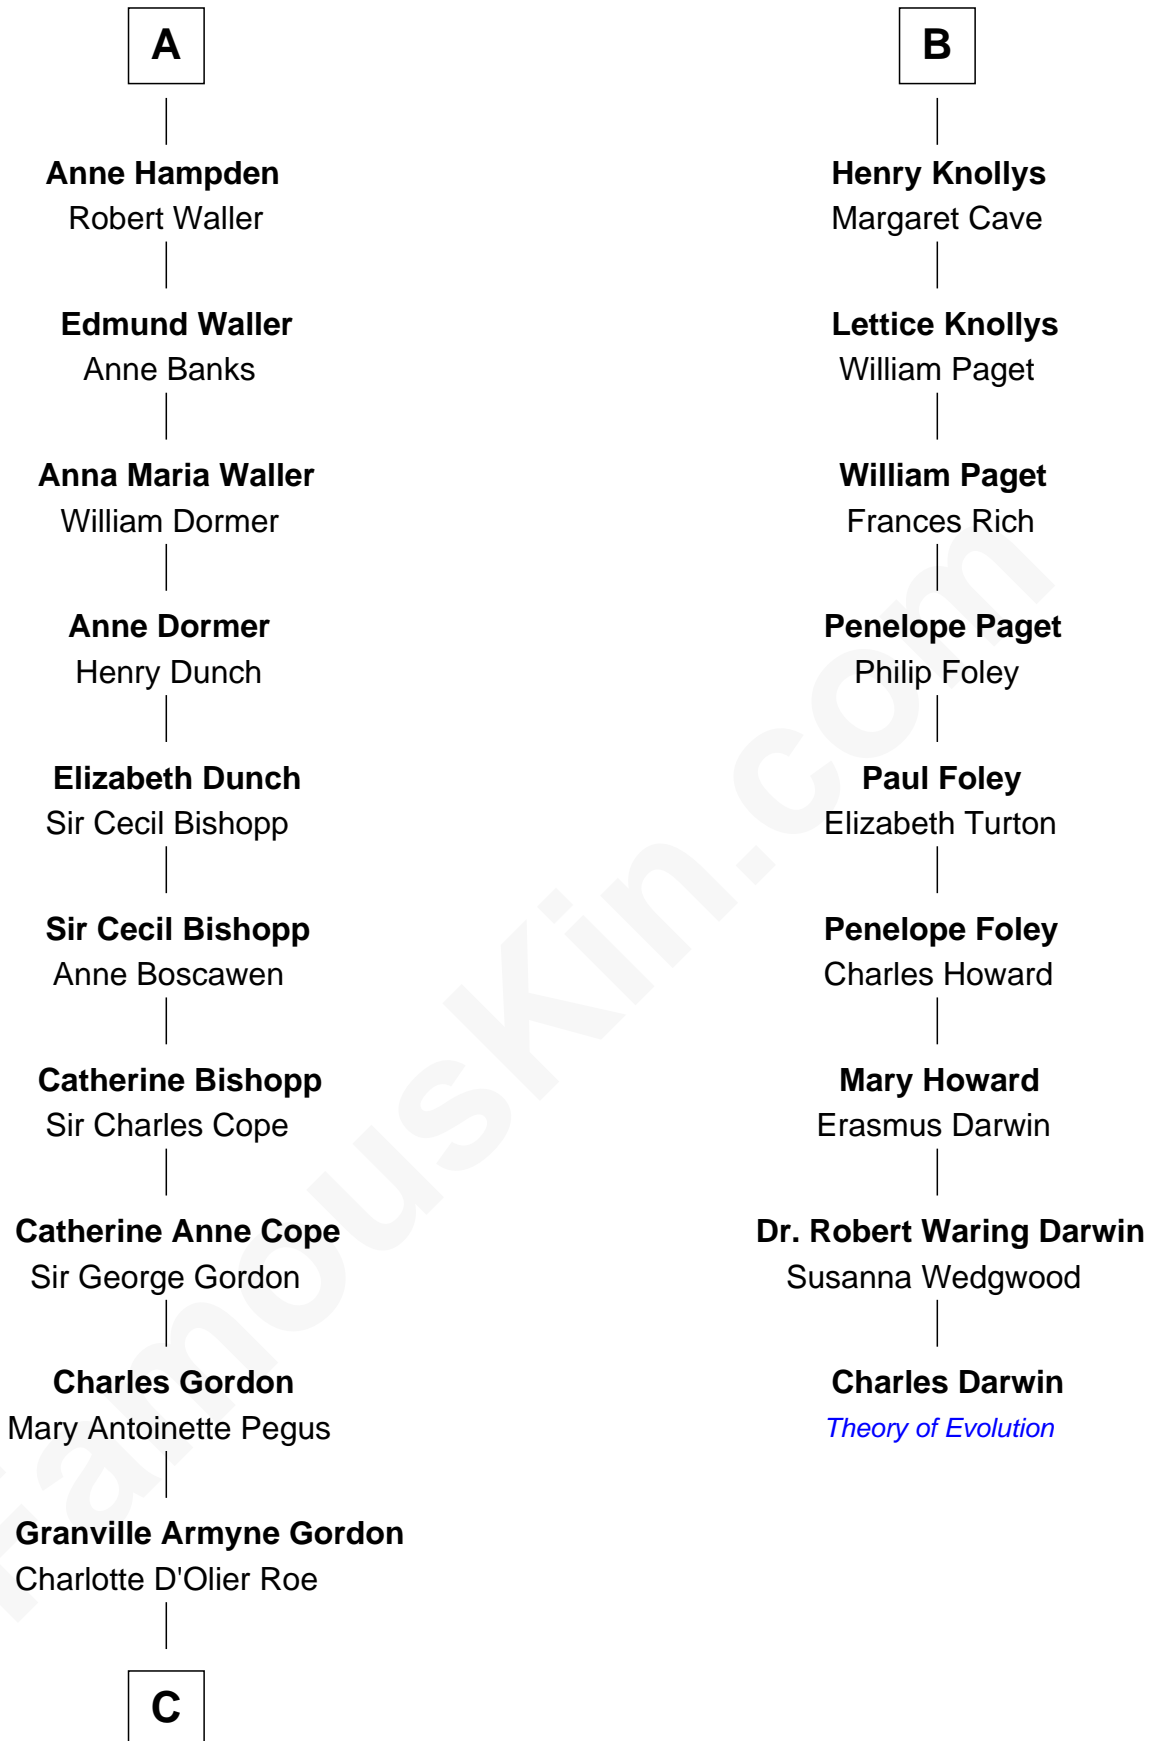

FamousKin.com

Relationship Chart of

Cara Delevingne

Fashion Model and Movie Actress

15th cousin 6 times removed of

Charles Darwin

Theory of Evolution

John de Welles

Anne de Welles

James Butler

James Butler

Joan Beauchamp

Sir Thomas Butler

Anne Hankeford

Margaret Butler

Sir William Boleyn

Thomas Boleyn

Elizabeth Howard

Mary Boleyn

Sir William Carey

Catherine Carey

Sir Francis Knollys

B

C