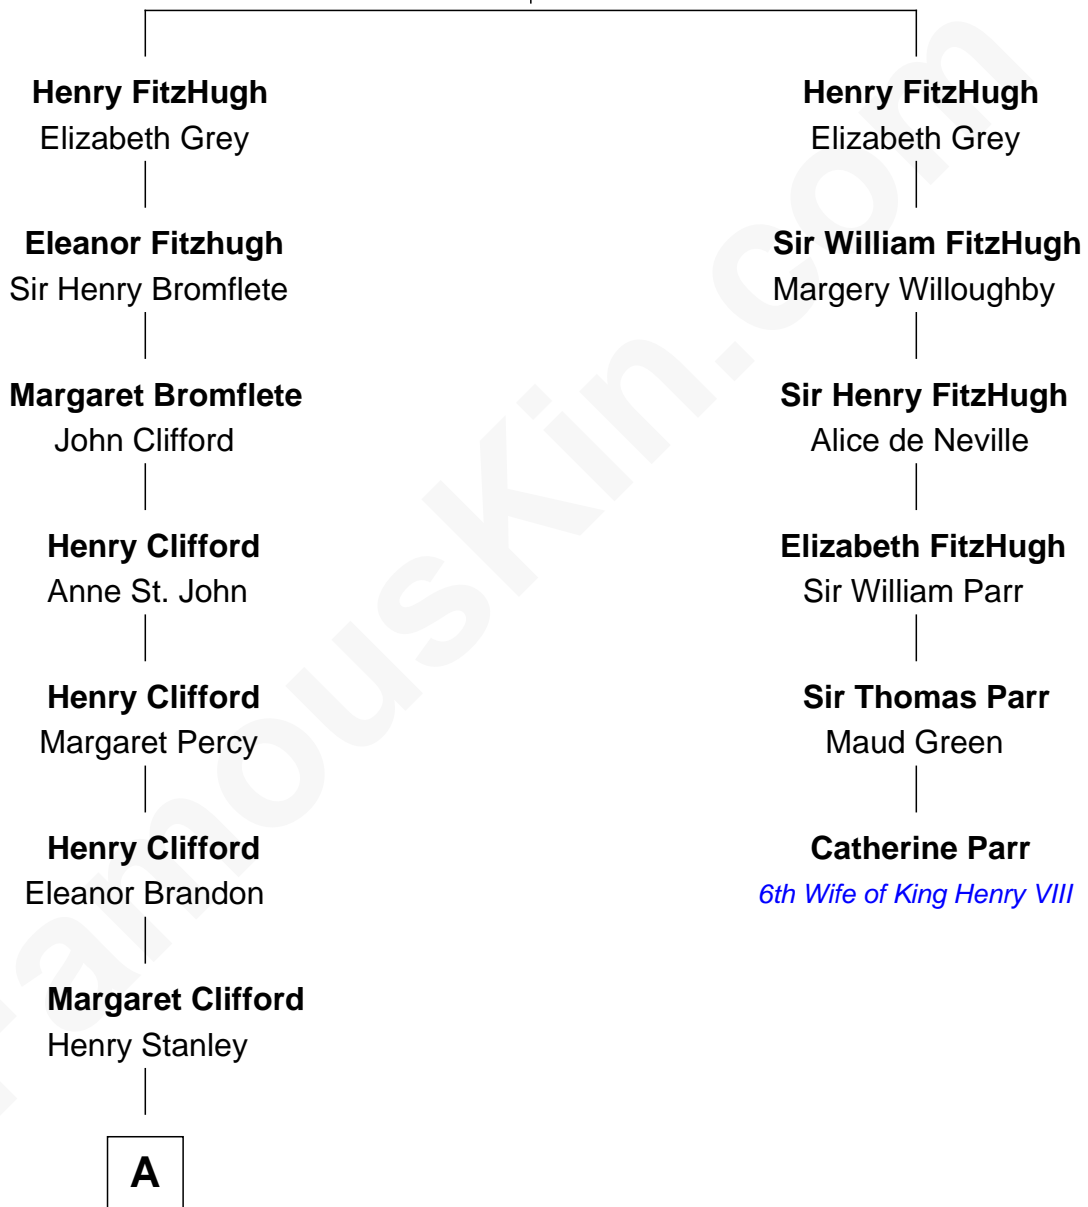

## Relationship Chart of

### Cara Delevingne

*Fashion Model and Movie Actress*

5th cousin 16 times removed of

**Catherine Parr**

*6th Wife of King Henry VIII*

**Henry Fitzhugh**

Joan Scrope

**A**

**William Stanley**  
Elizabeth de Vere

**James Stanley**  
Charlotte de la Trémoille

**Amelia Sophia Stanley**  
John Murray

**Charles Murray**  
Catherine Watts

**Anne Murray**  
John Cochrane

**Catherine Cochrane**  
Alexander Stewart