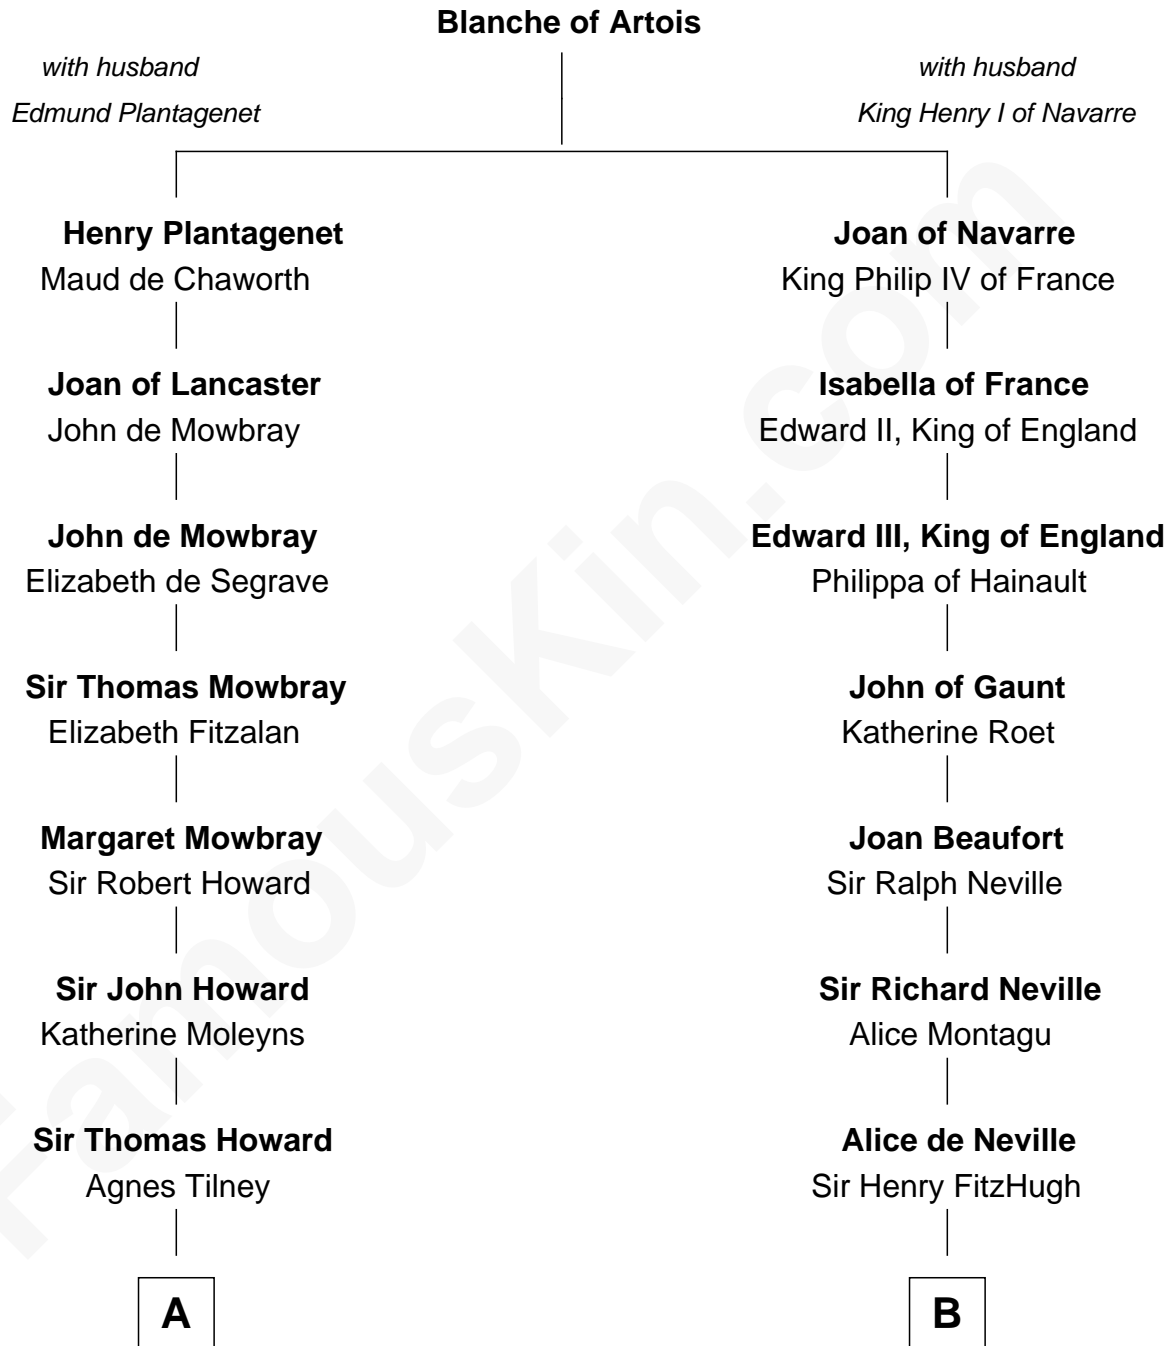

FamousKin.com

Relationship Chart of

Cara Delevingne

Fashion Model and Movie Actress

9th cousin 12 times removed of

Catherine Parr

6th Wife of King Henry VIII

C

Sir Berkeley Digby George Sheffield

Julia Mary de Tuyll van Serooskerken

John Vincent Sheffield

Anne Margaret Faudel-Phillips

Jane Armyne Sheffield

Sir Jocelyn Edward Greville Stevens

Pandora Anne Stevens

Charles Hamar Delevingne