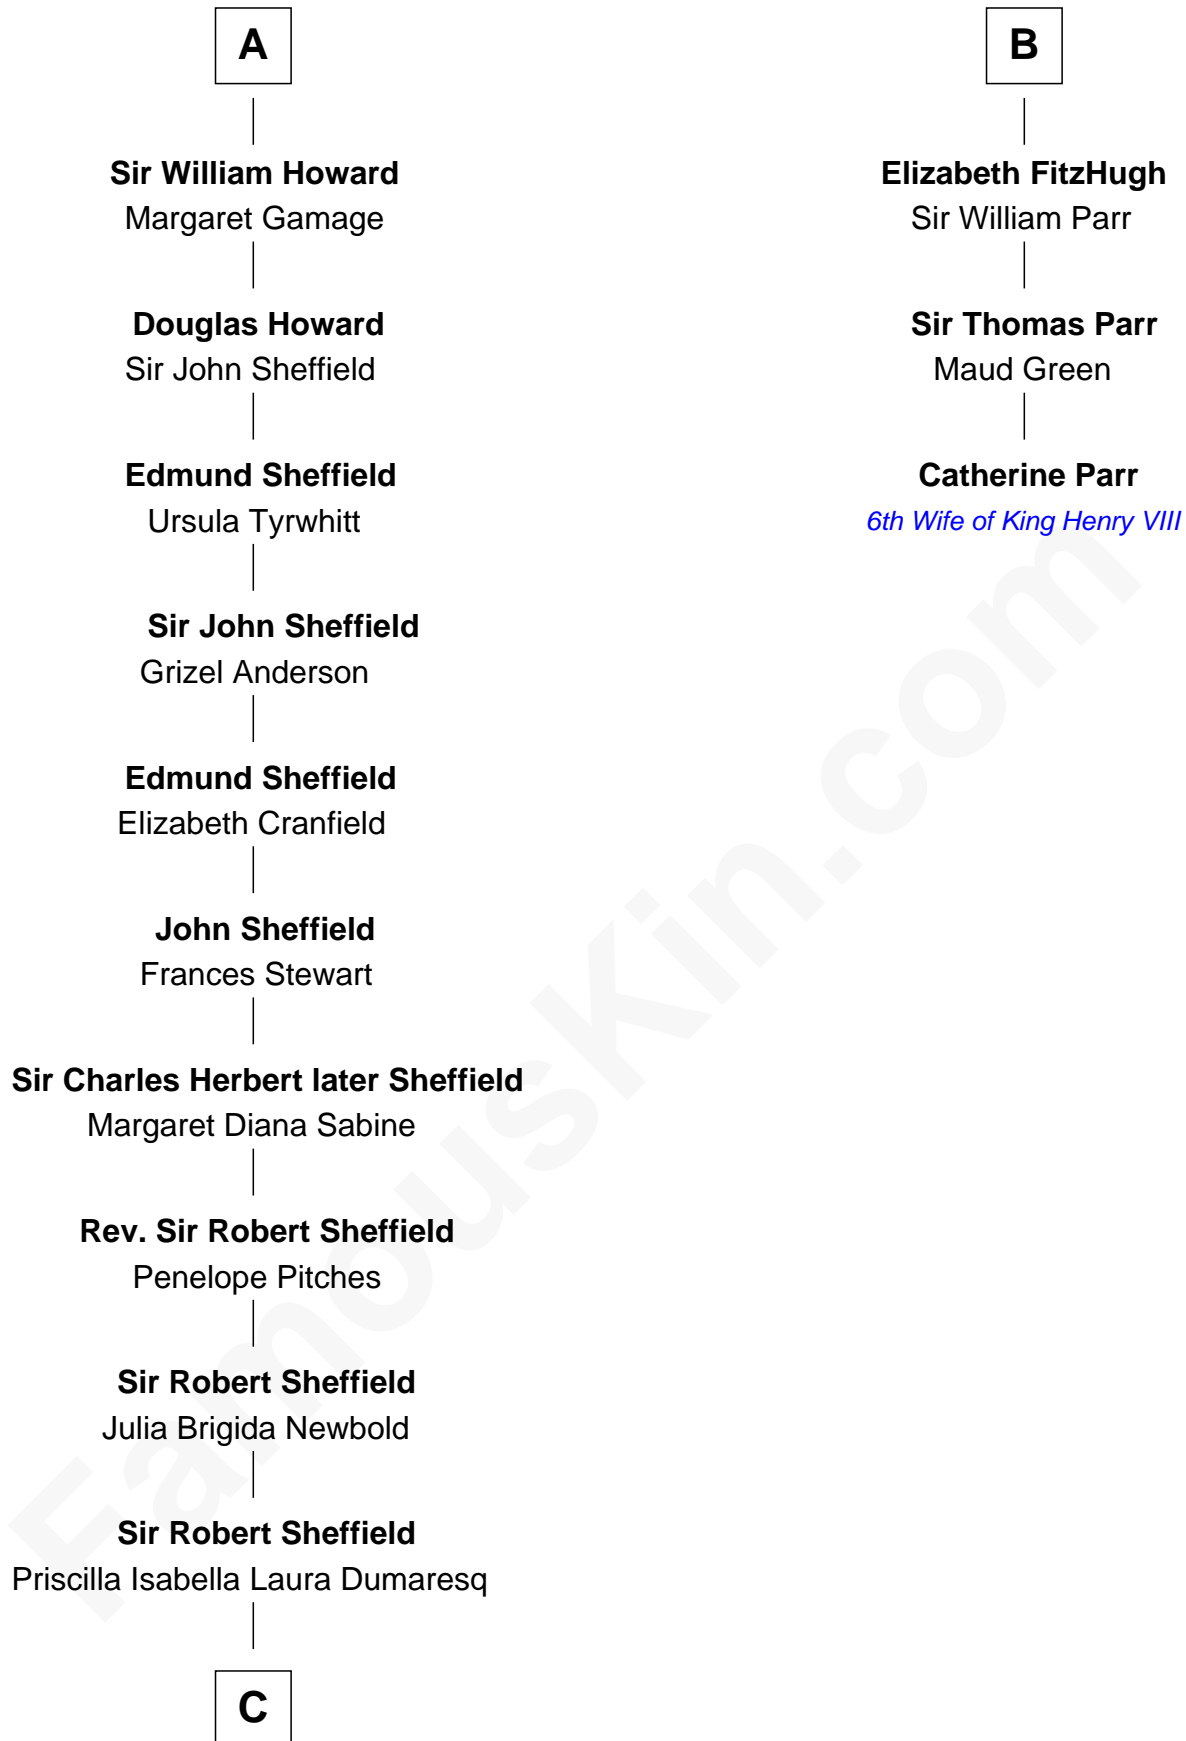

FamousKin.com

Relationship Chart of

Cara Delevingne

Fashion Model and Movie Actress

9th cousin 12 times removed of

Catherine Parr

6th Wife of King Henry VIII

C