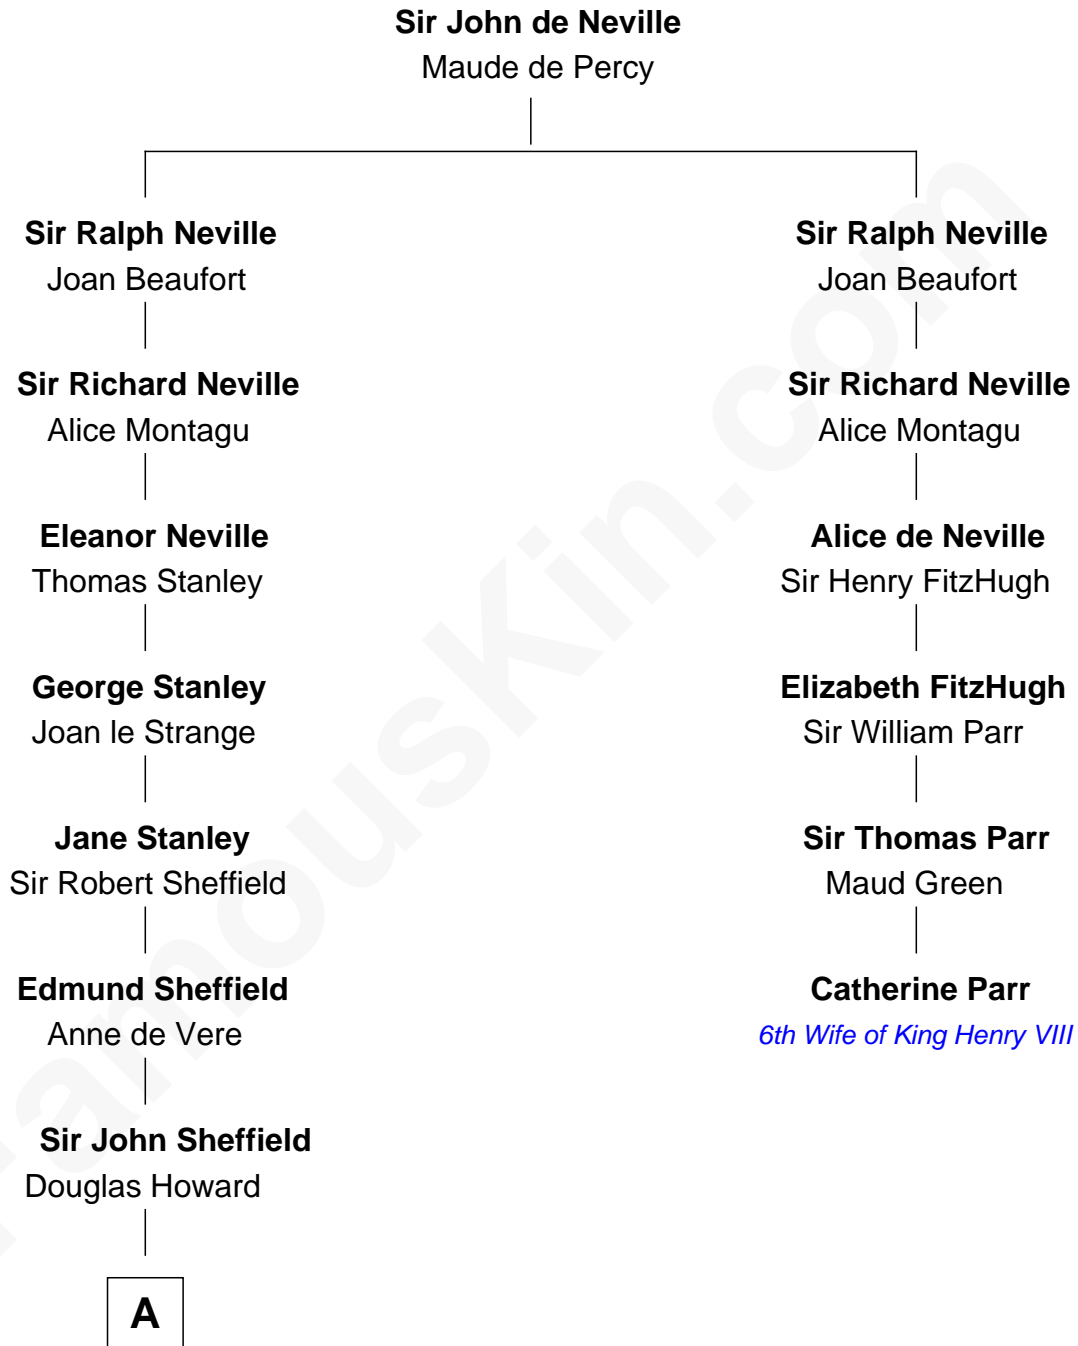

FamousKin.com

Relationship Chart of

Cara Delevingne

Fashion Model and Movie Actress

5th cousin 14 times removed of

Catherine Parr

6th Wife of King Henry VIII

A

Edmund Sheffield

Ursula Tyrwhitt

Sir John Sheffield

Grizel Anderson

Edmund Sheffield

Elizabeth Cranfield

John Sheffield

Frances Stewart