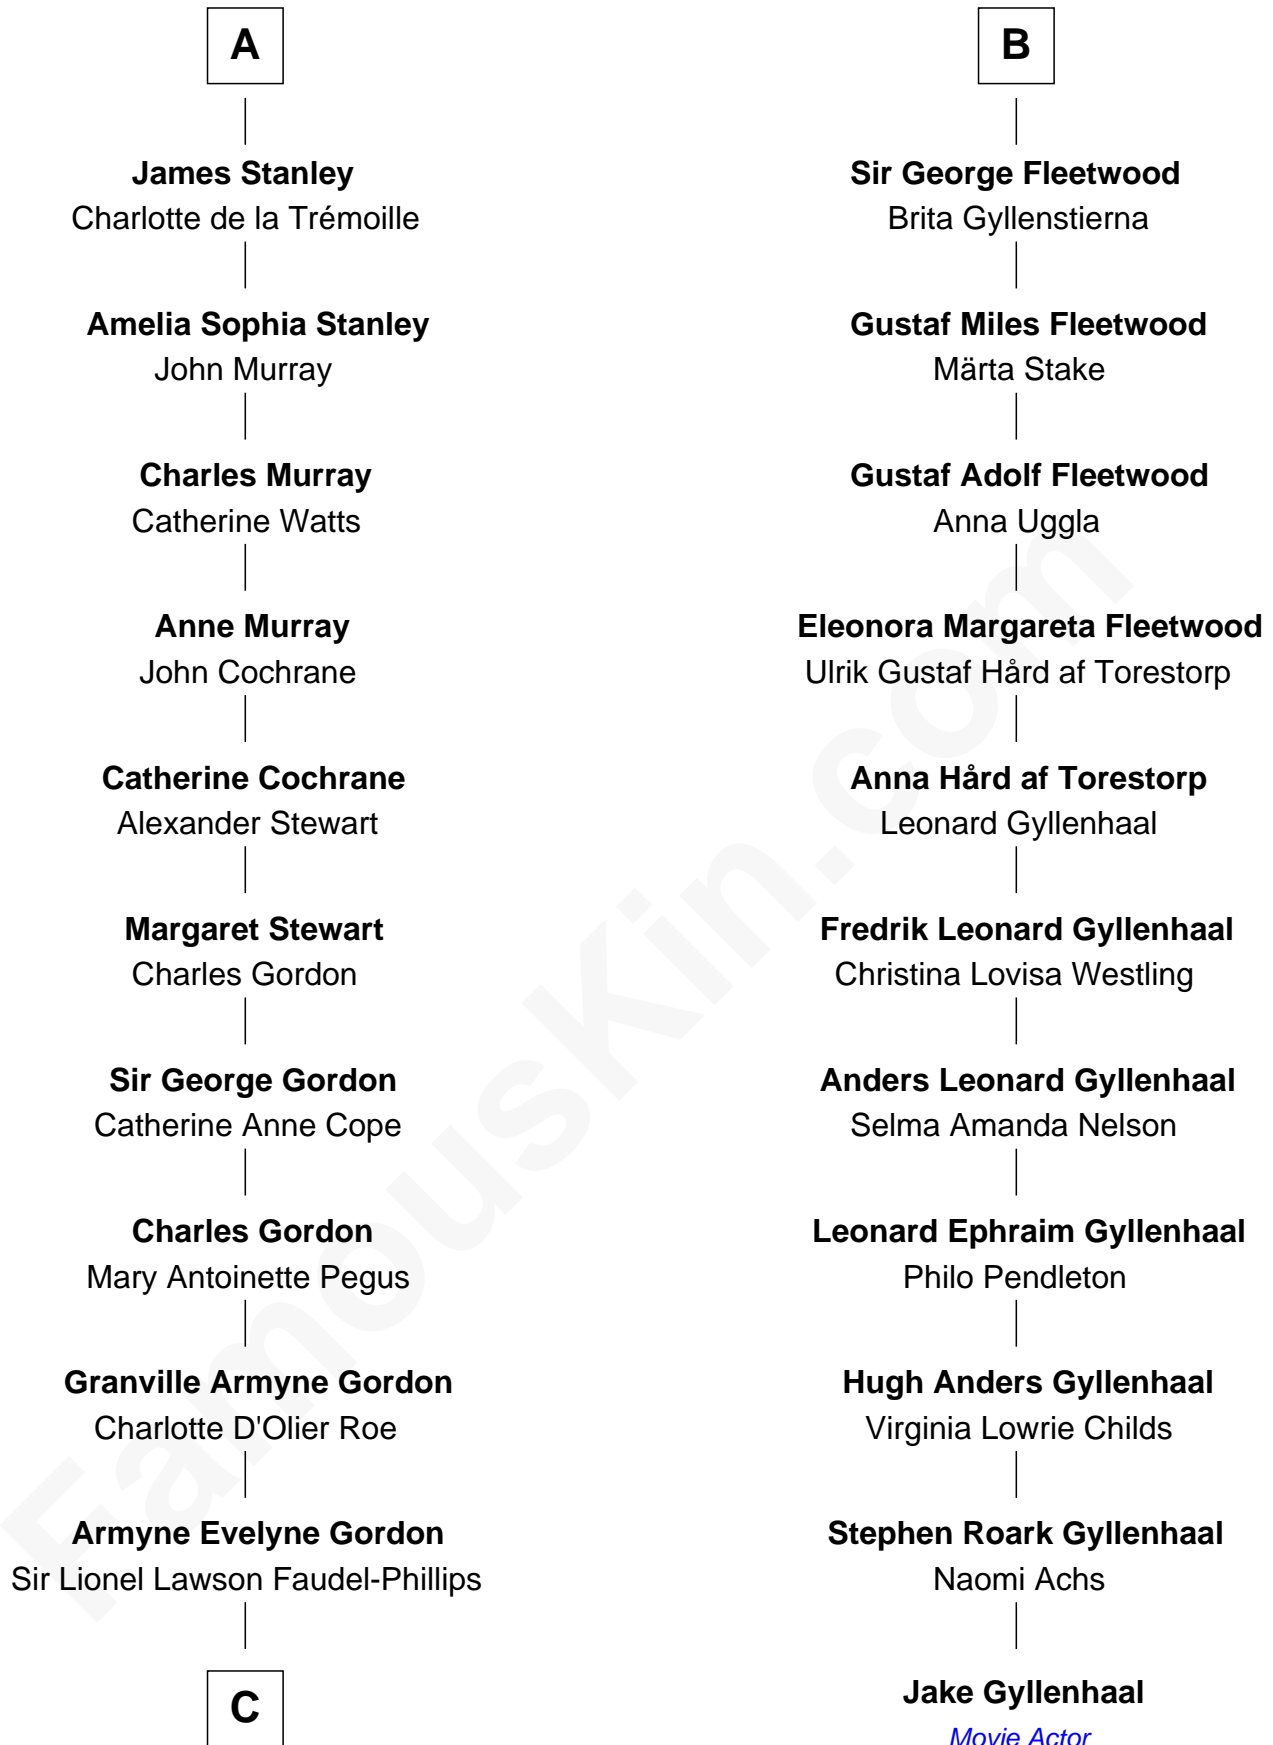

## Relationship Chart of

### Cara Delevingne

*Fashion Model and Movie Actress*

17th cousin 3 times removed of

### Jake Gyllenhaal

*Movie Actor*

**Sir John Beauchamp**

Edith Stourton

**C**

**Anne Margaret Faudel-Phillips**

John Vincent Sheffield

**Jane Armyne Sheffield**