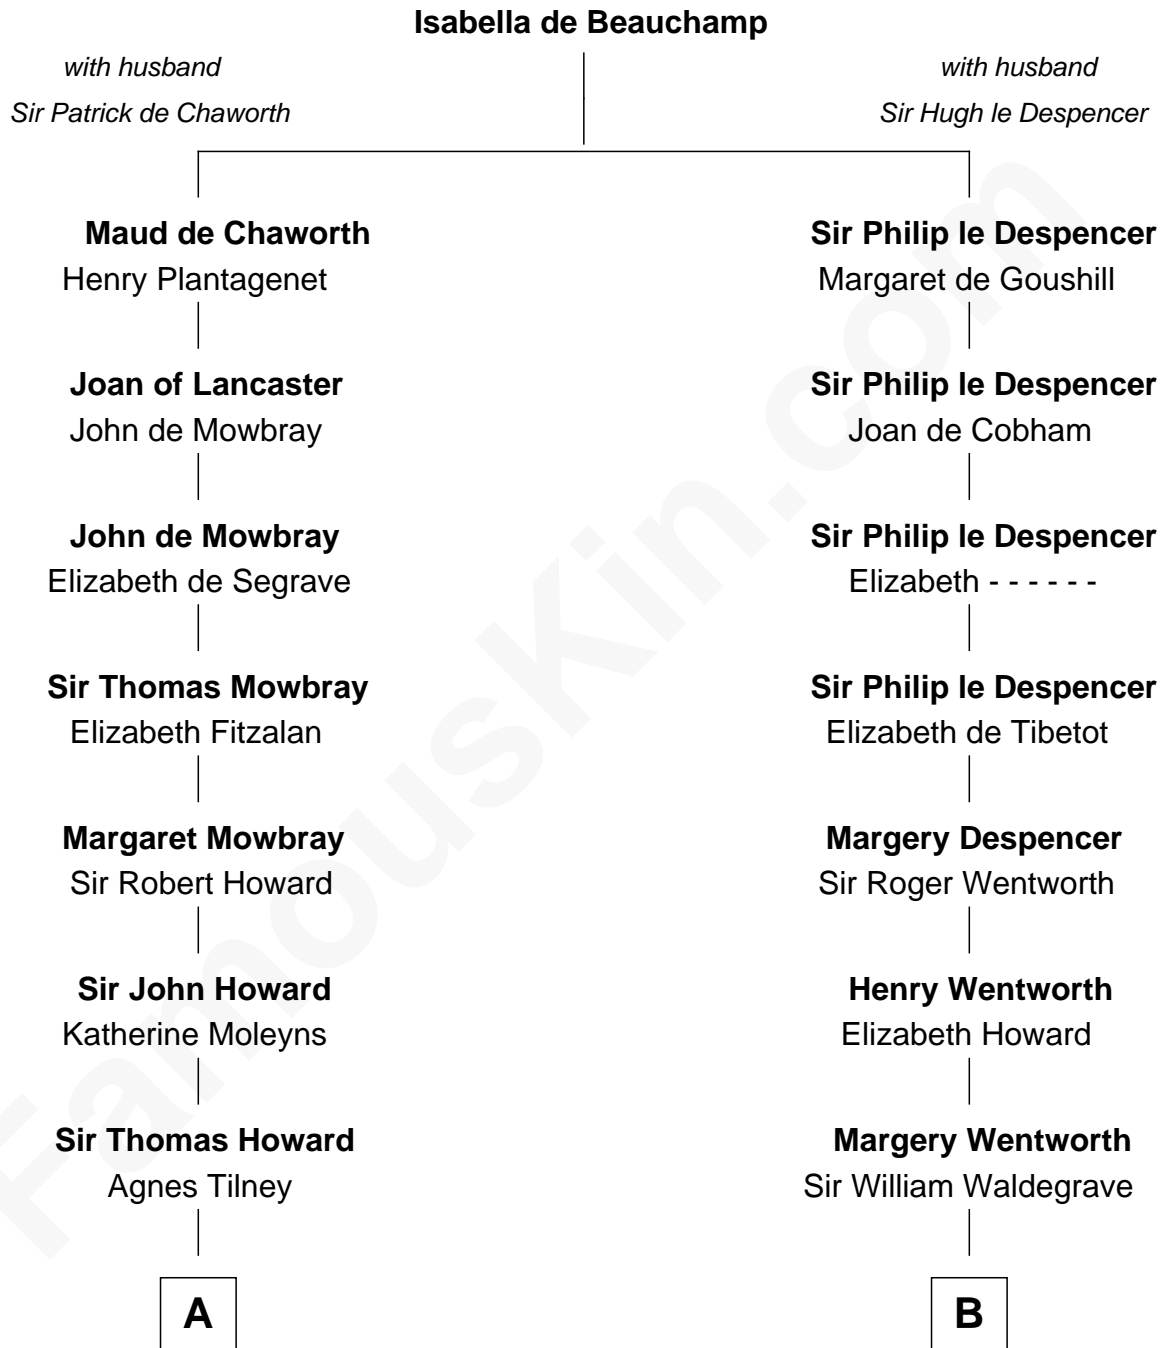

FamousKin.com

Relationship Chart of

Cara Delevingne

Fashion Model and Movie Actress

21st cousin of

Maggie Gyllenhaal

Movie Actress

C

Sir Berkeley Digby George Sheffield
Julia Mary de Tuyll van Serooskerken

John Vincent Sheffield
Anne Margaret Faudel-Phillips

Jane Armyne Sheffield
Sir Jocelyn Edward Greville Stevens

Pandora Anne Stevens
Charles Hamar Delevingne

Cara Delevingne
Model and Actress

D

Anders Leonard Gyllenhaal
Selma Amanda Nelson

Leonard Ephraim Gyllenhaal
Philo Pendleton

Hugh Anders Gyllenhaal
Virginia Lowrie Childs

Stephen Roark Gyllenhaal
Naomi Achs