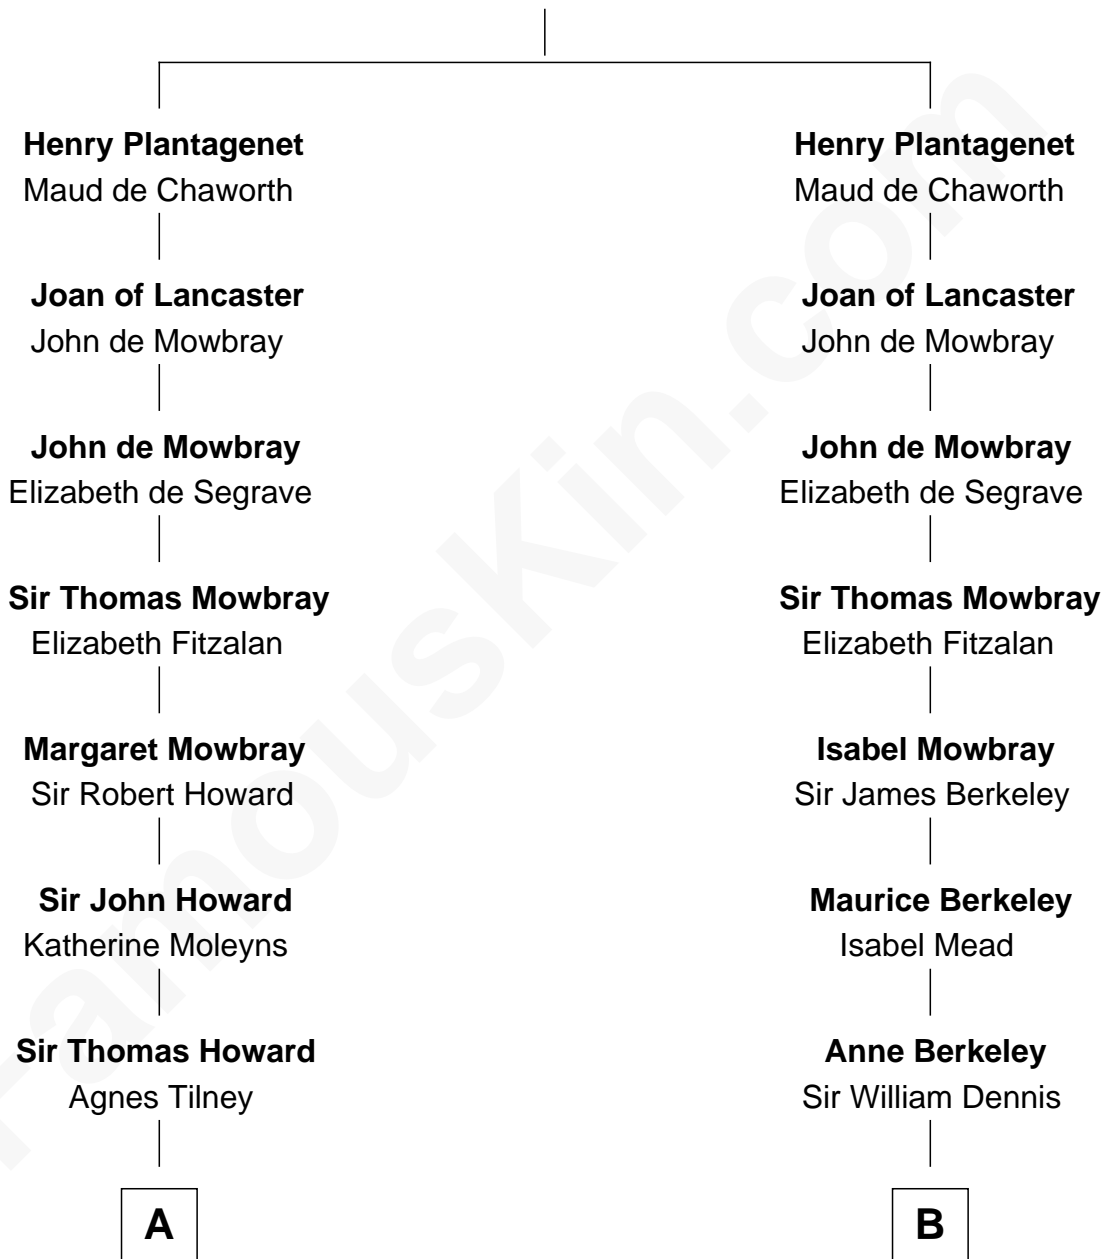

FamousKin.com

Relationship Chart of

Cara Delevingne

Fashion Model and Movie Actress

19th cousin 2 times removed of

Jack London

Author of "The Call of the Wild"

Edmund Plantagenet

Blanche of Artois

C

Sir Berkeley Digby George Sheffield
Julia Mary de Tuyll van Serooskerken

John Vincent Sheffield
Anne Margaret Faudel-Phillips

Jane Armyne Sheffield
Sir Jocelyn Edward Greville Stevens

Pandora Anne Stevens
Charles Hamar Delevingne

Cara Delevingne
Model and Actress

D

Marshall Daniel Wellman
Eleanor Garrett Jones

Flora Wellman
William Henry Chaney

Jack London
Author of "The Call of the Wild"