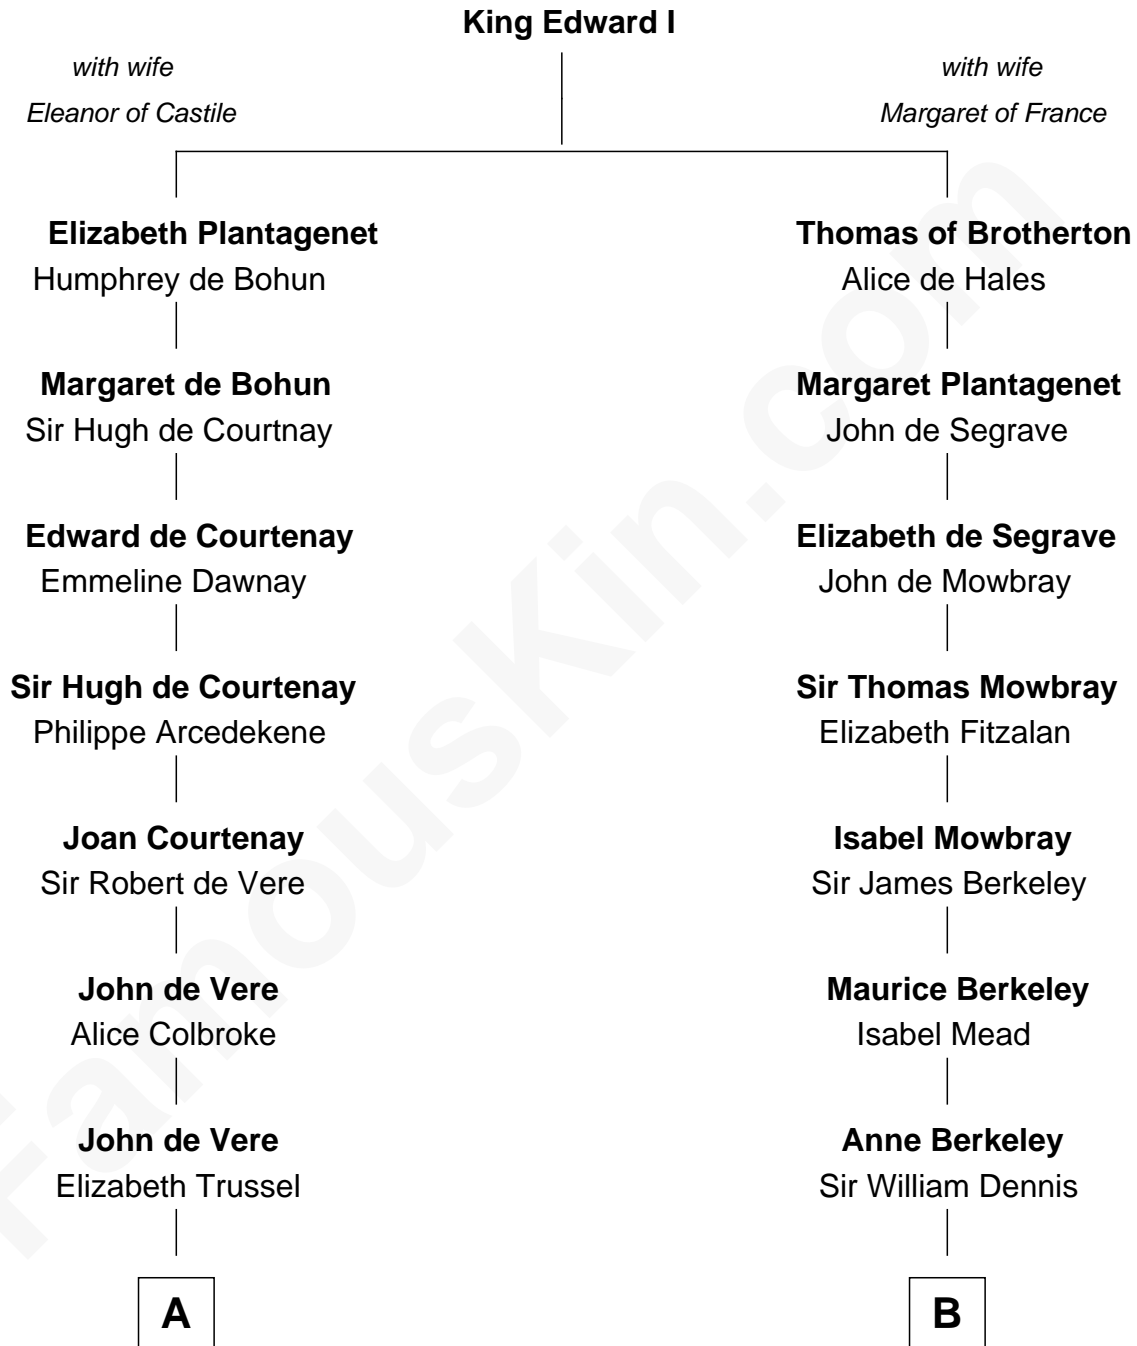

## Relationship Chart of

### Cara Delevingne

*Fashion Model and Movie Actress*

19th cousin 2 times removed of

**Jack London**

*Author of "The Call of the Wild"*

**C**

**Sir Berkeley Digby George Sheffield**  
Julia Mary de Tuyll van Serooskerken

**John Vincent Sheffield**  
Anne Margaret Faudel-Phillips

**Jane Armyne Sheffield**  
Sir Jocelyn Edward Greville Stevens

**Pandora Anne Stevens**  
Charles Hamar Delevingne

**Cara Delevingne**  
*Model and Actress*