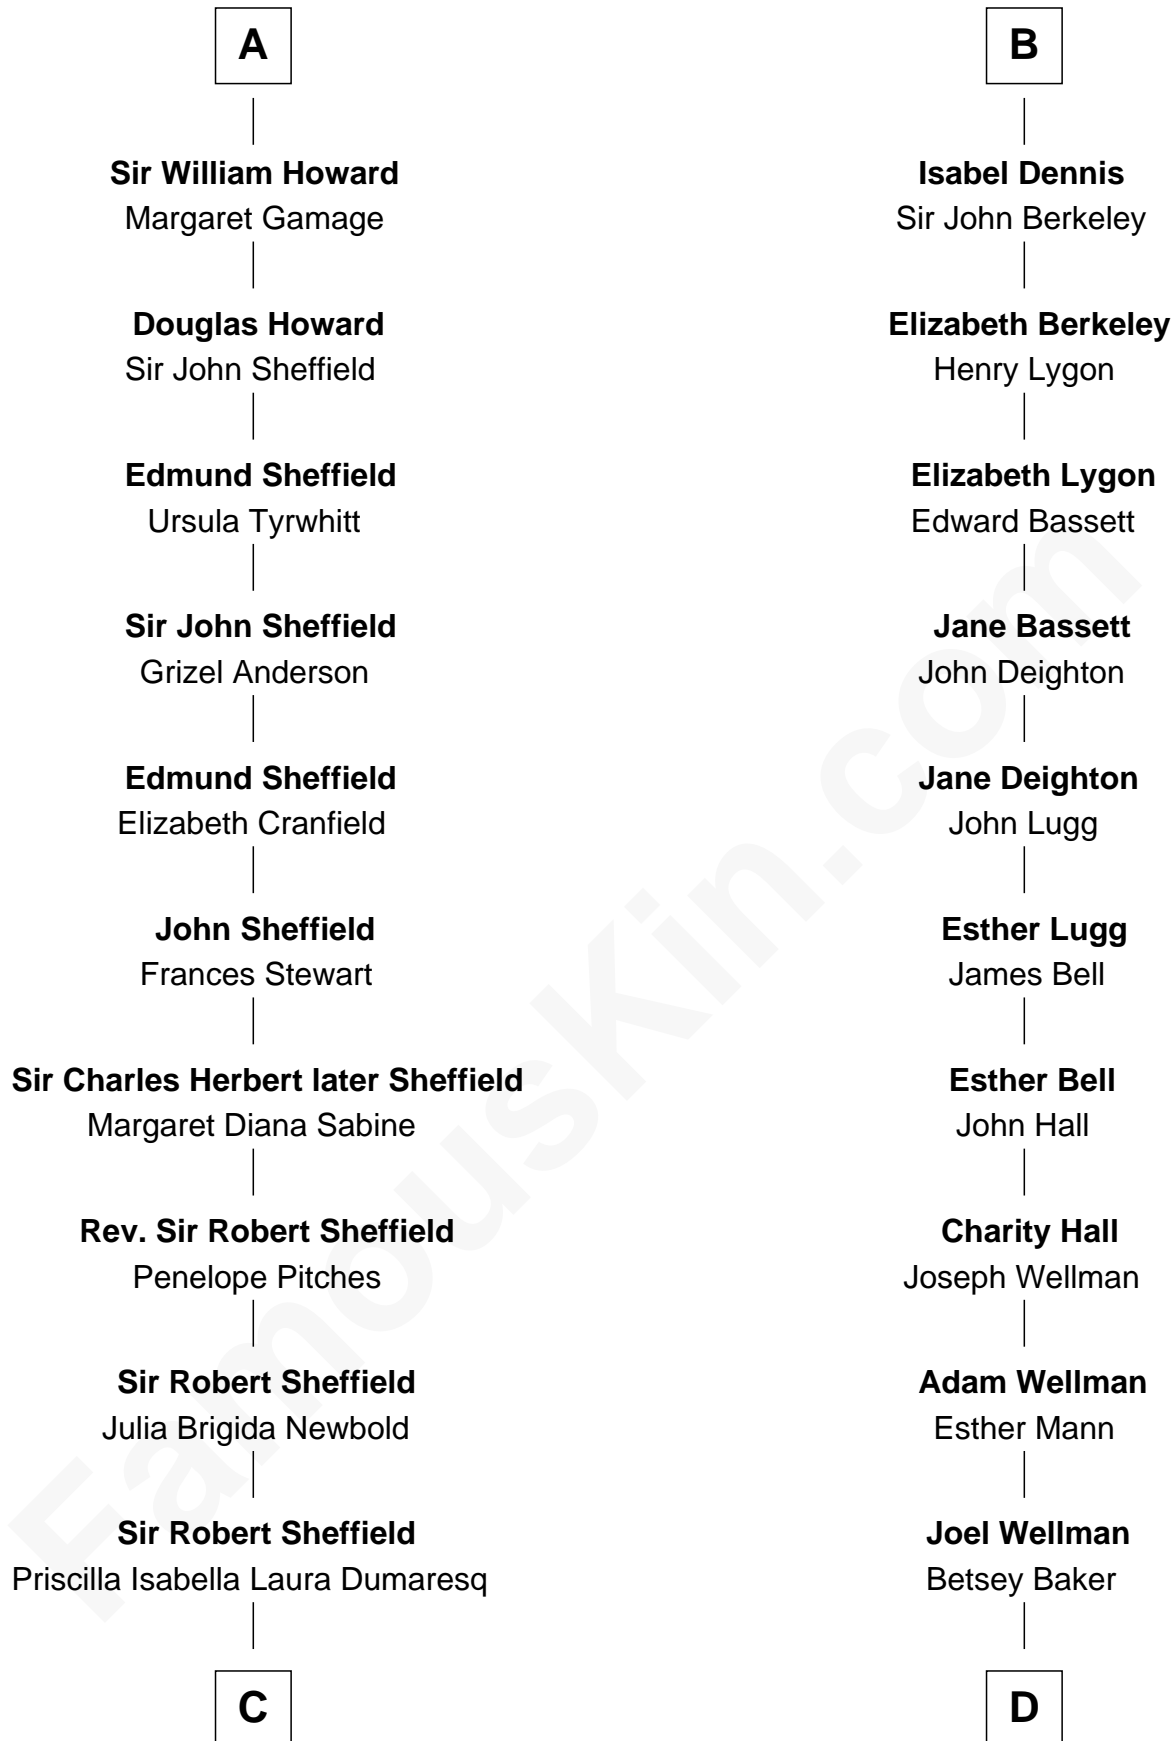

FamousKin.com

Relationship Chart of

Cara Delevingne

Fashion Model and Movie Actress

19th cousin 2 times removed of

Jack London

Author of "The Call of the Wild"

Sir Patrick de Chaworth

Isabel Mowbray

Sir James Berkeley

Maurice Berkeley

Isabel Mead

Anne Berkeley

Sir William Dennis

B

C