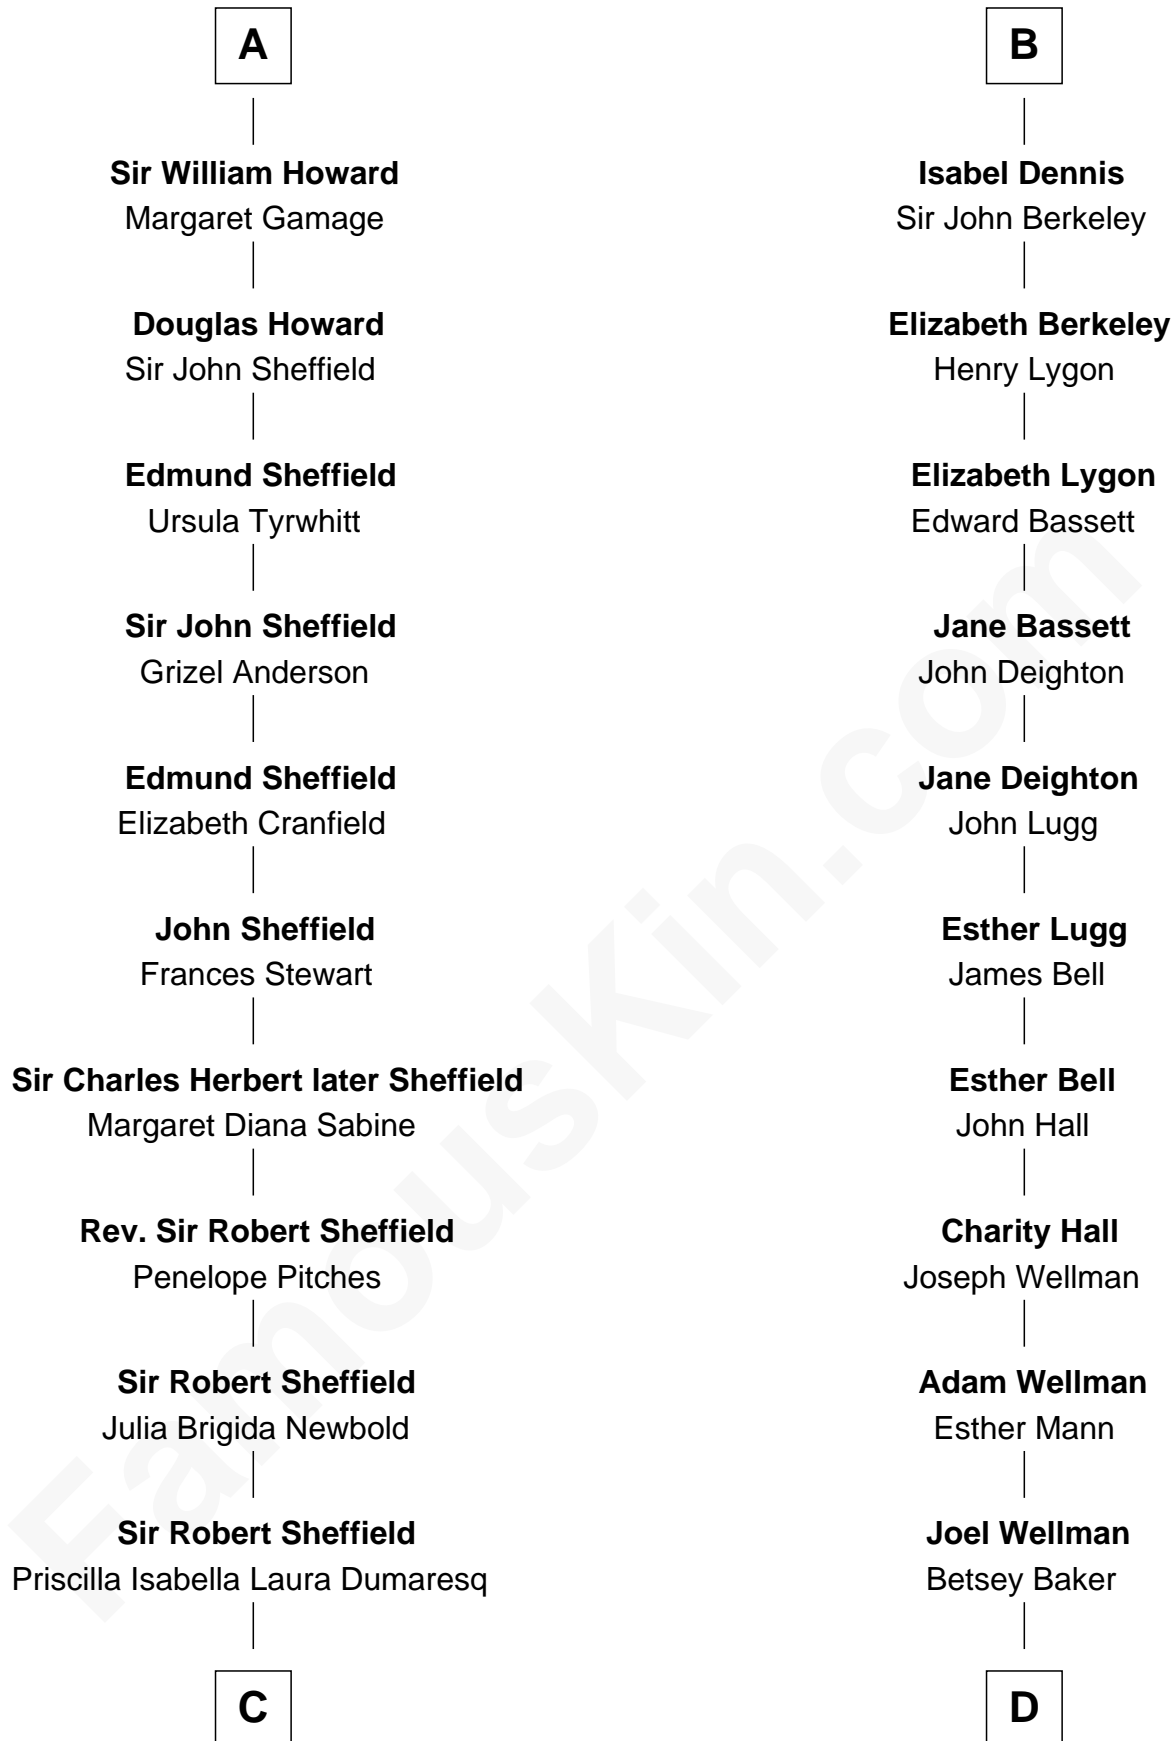

FamousKin.com

Relationship Chart of

Cara Delevingne

Fashion Model and Movie Actress

19th cousin 2 times removed of

Jack London

Author of "The Call of the Wild"

C

Sir Berkeley Digby George Sheffield
Julia Mary de Tuyll van Serooskerken

John Vincent Sheffield
Anne Margaret Faudel-Phillips

Jane Armyne Sheffield
Sir Jocelyn Edward Greville Stevens

Pandora Anne Stevens
Charles Hamar Delevingne