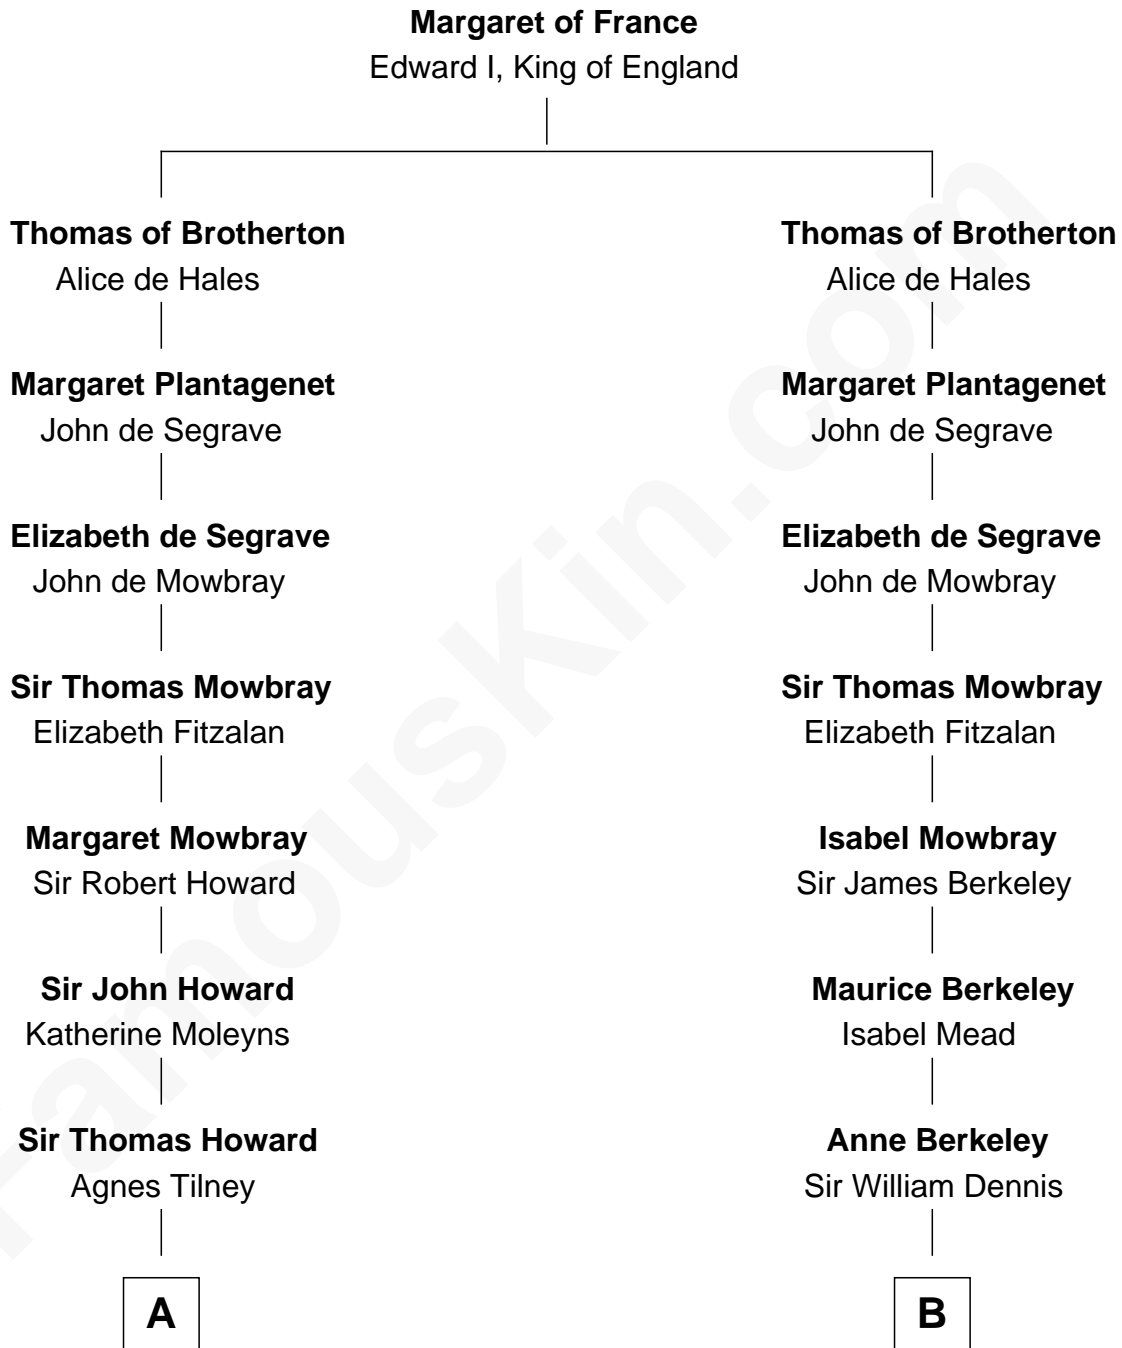

FamousKin.com

Relationship Chart of

Cara Delevingne

Fashion Model and Movie Actress

19th cousin 2 times removed of

Jack London

Author of "The Call of the Wild"

C

Sir Berkeley Digby George Sheffield
Julia Mary de Tuyll van Serooskerken

John Vincent Sheffield
Anne Margaret Faudel-Phillips

Jane Armyne Sheffield
Sir Jocelyn Edward Greville Stevens

Pandora Anne Stevens
Charles Hamar Delevingne