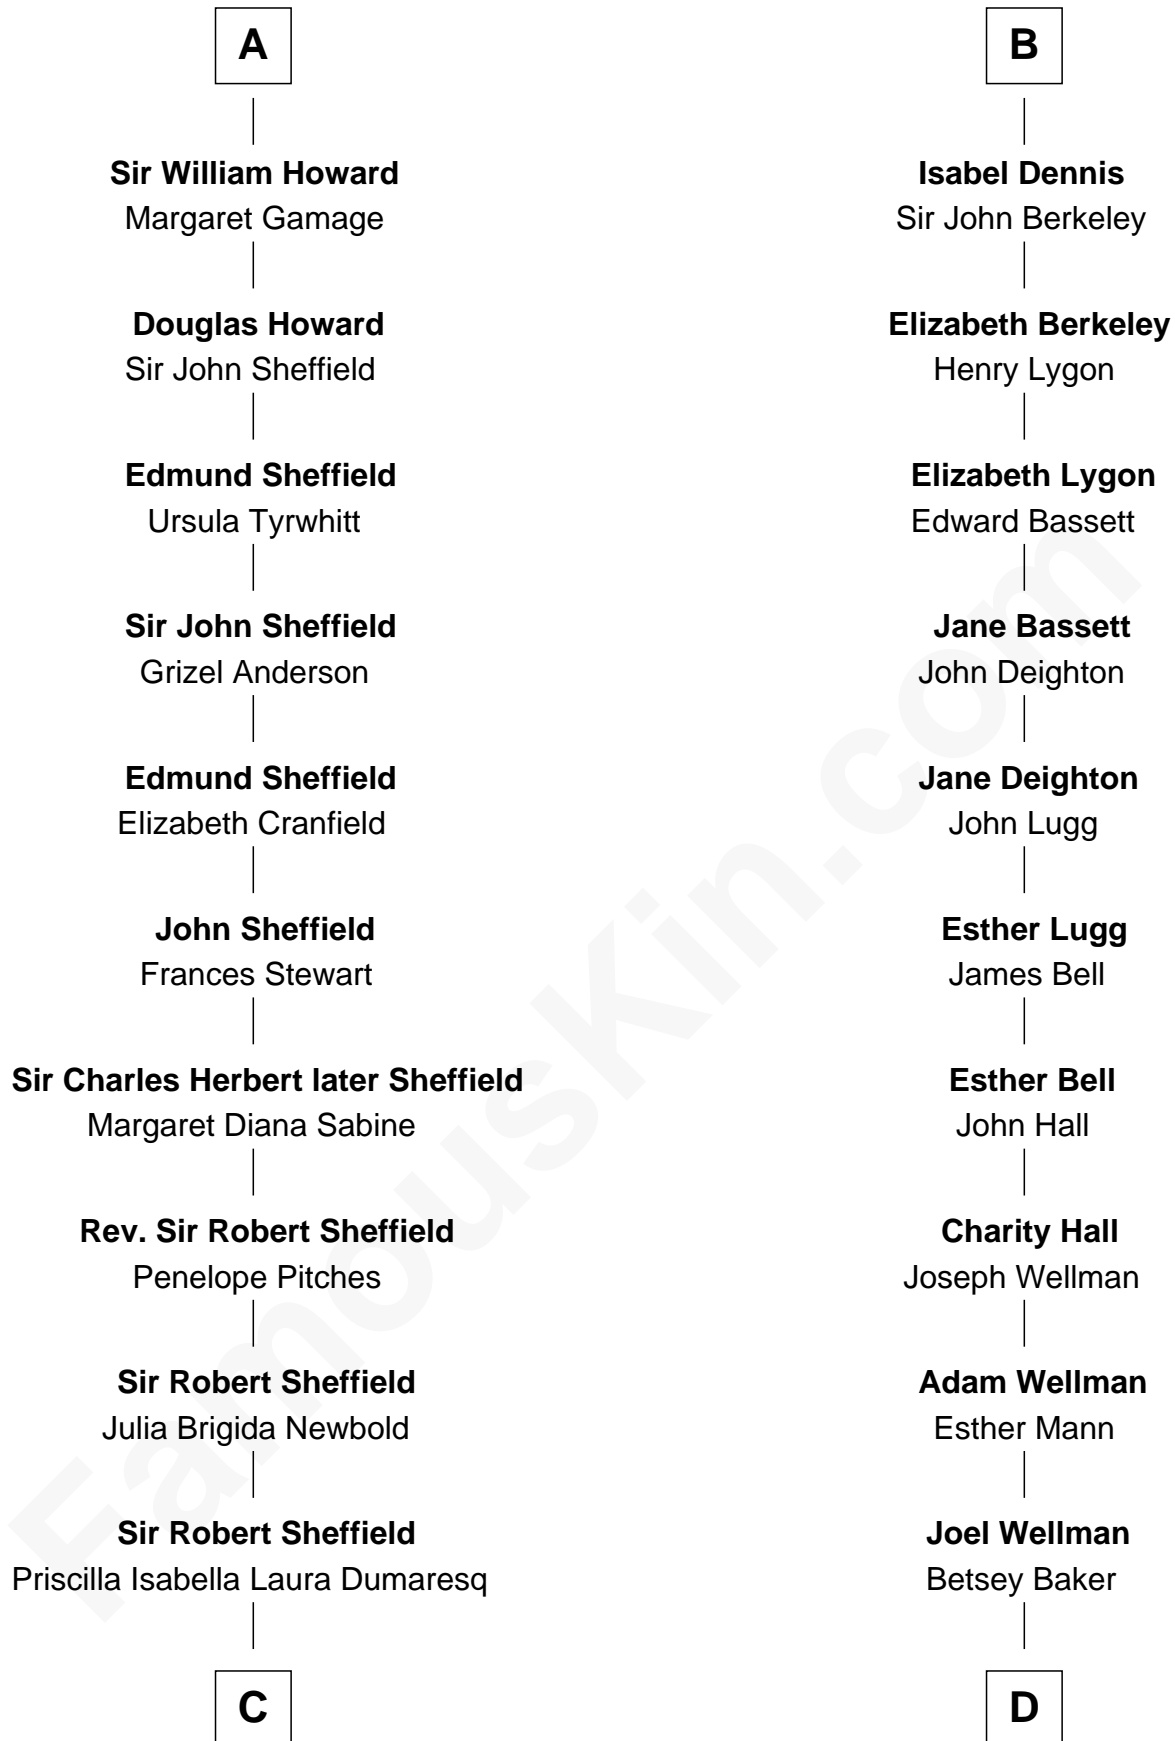

FamousKin.com

Relationship Chart of

Cara Delevingne

Fashion Model and Movie Actress

19th cousin 2 times removed of

Jack London

Author of "The Call of the Wild"

Sir Roger de Hales

Alice Skogan

C

Sir Berkeley Digby George Sheffield
Julia Mary de Tuyll van Serooskerken

John Vincent Sheffield
Anne Margaret Faudel-Phillips

Jane Armyne Sheffield
Sir Jocelyn Edward Greville Stevens

Pandora Anne Stevens
Charles Hamar Delevingne