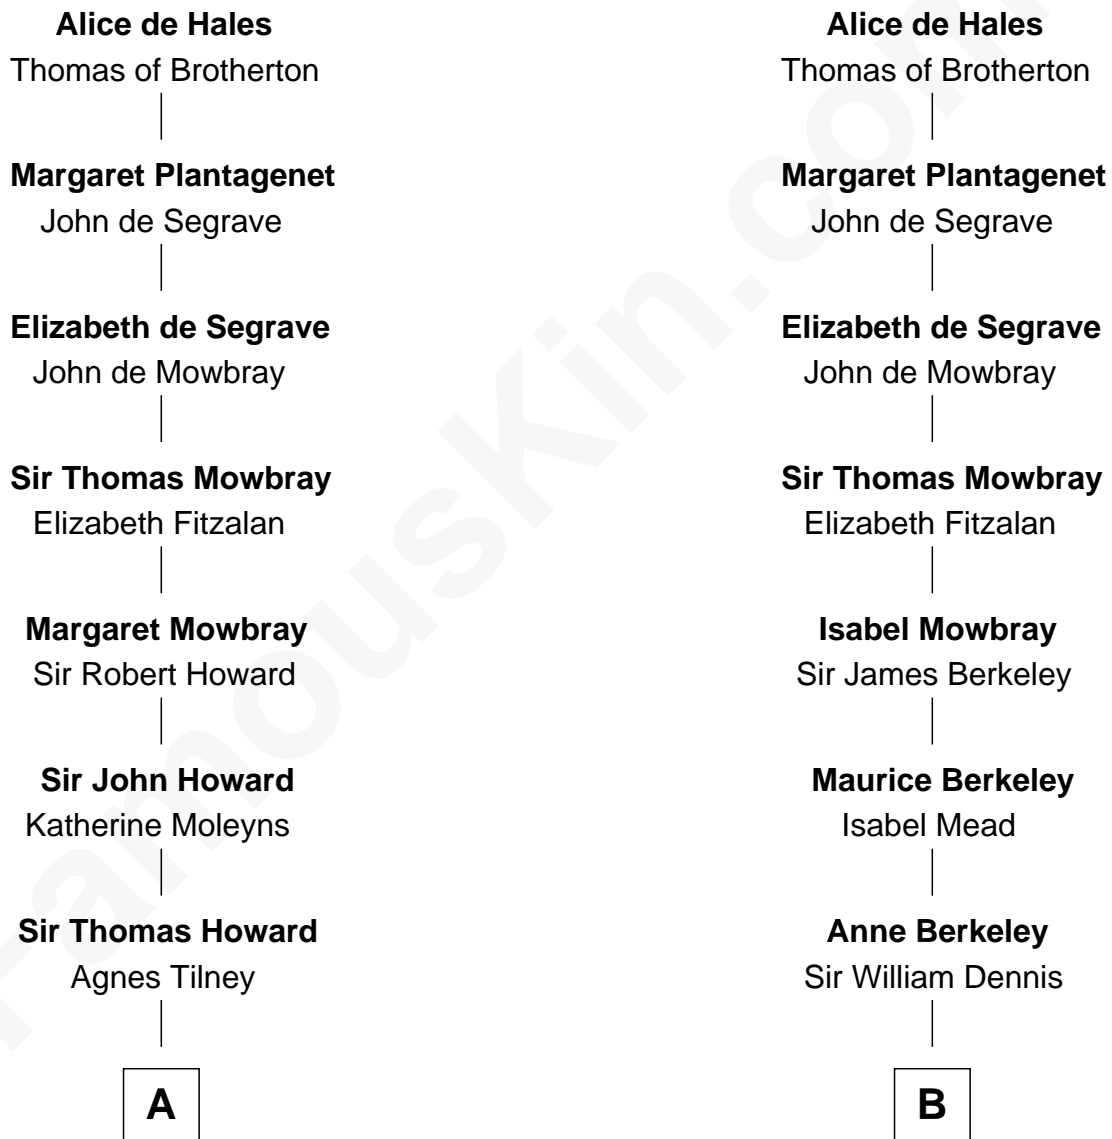

FamousKin.com

Relationship Chart of

Cara Delevingne

Fashion Model and Movie Actress

19th cousin 2 times removed of

Jack London

Author of "The Call of the Wild"

Sir Roger de Hales

Alice Skogan

C

Sir Berkeley Digby George Sheffield
Julia Mary de Tuyll van Serooskerken

John Vincent Sheffield
Anne Margaret Faudel-Phillips

Jane Armyne Sheffield
Sir Jocelyn Edward Greville Stevens

Pandora Anne Stevens
Charles Hamar Delevingne