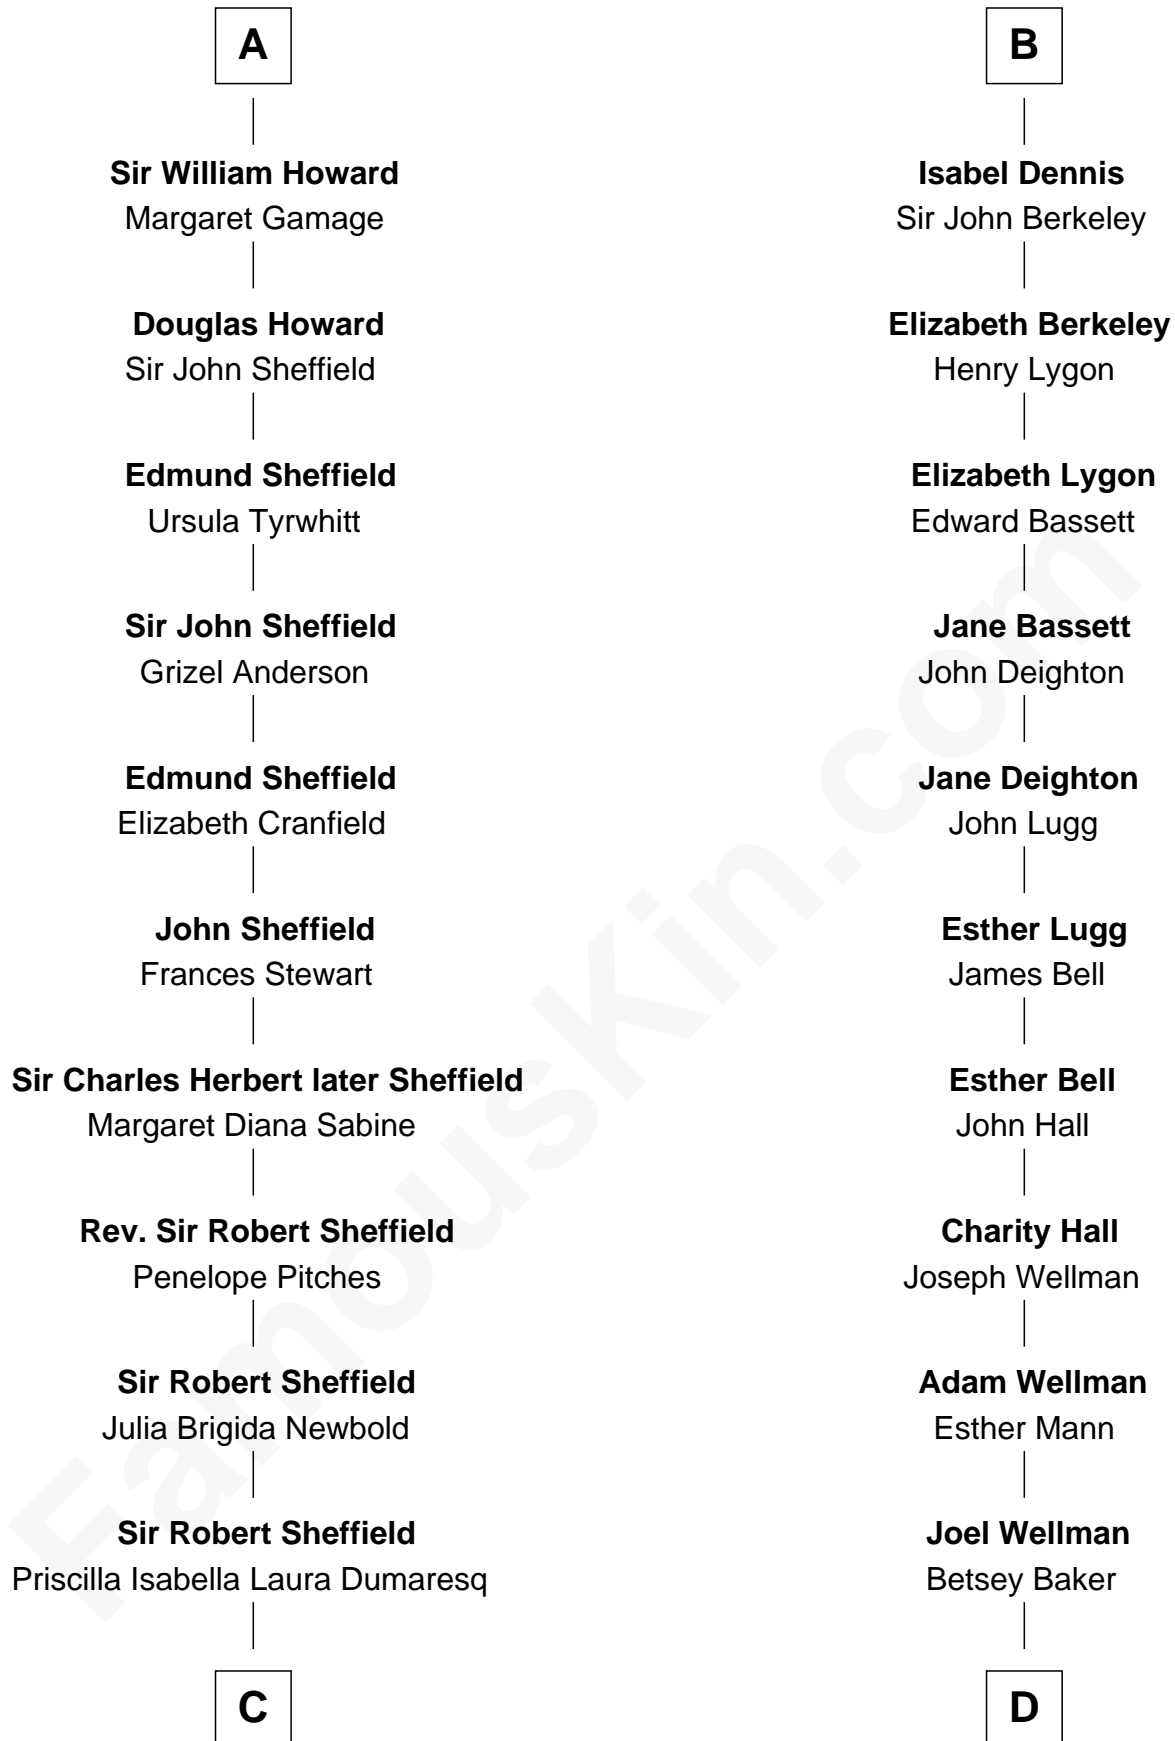

FamousKin.com

Relationship Chart of

Cara Delevingne

Fashion Model and Movie Actress

19th cousin 2 times removed of

Jack London

Author of "The Call of the Wild"

William de Braiose