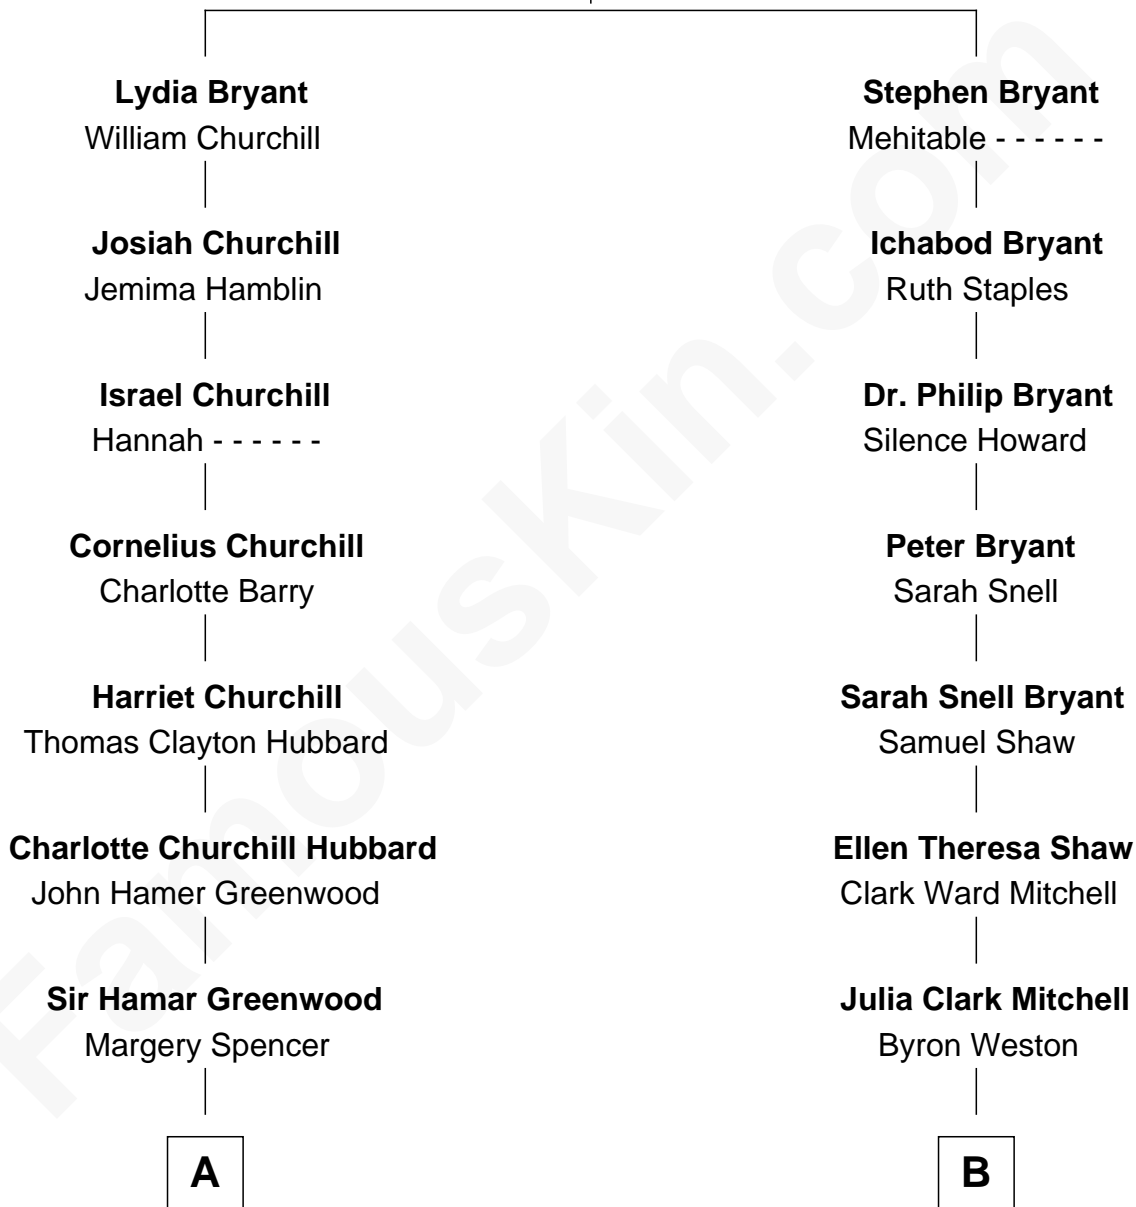

FamousKin.com

Relationship Chart of

Cara Delevingne

Fashion Model and Movie Actress

8th cousin 1 time removed of

Julia Child

American Chef, Author and TV Personality

Stephen Bryant

Abigail Shaw

A

Angela Margo Hamar Greenwood

Edward Dudley Delevingne

Charles Hamar Delevingne

Pandora Anne Stevens

Cara Delevingne

Model and Actress