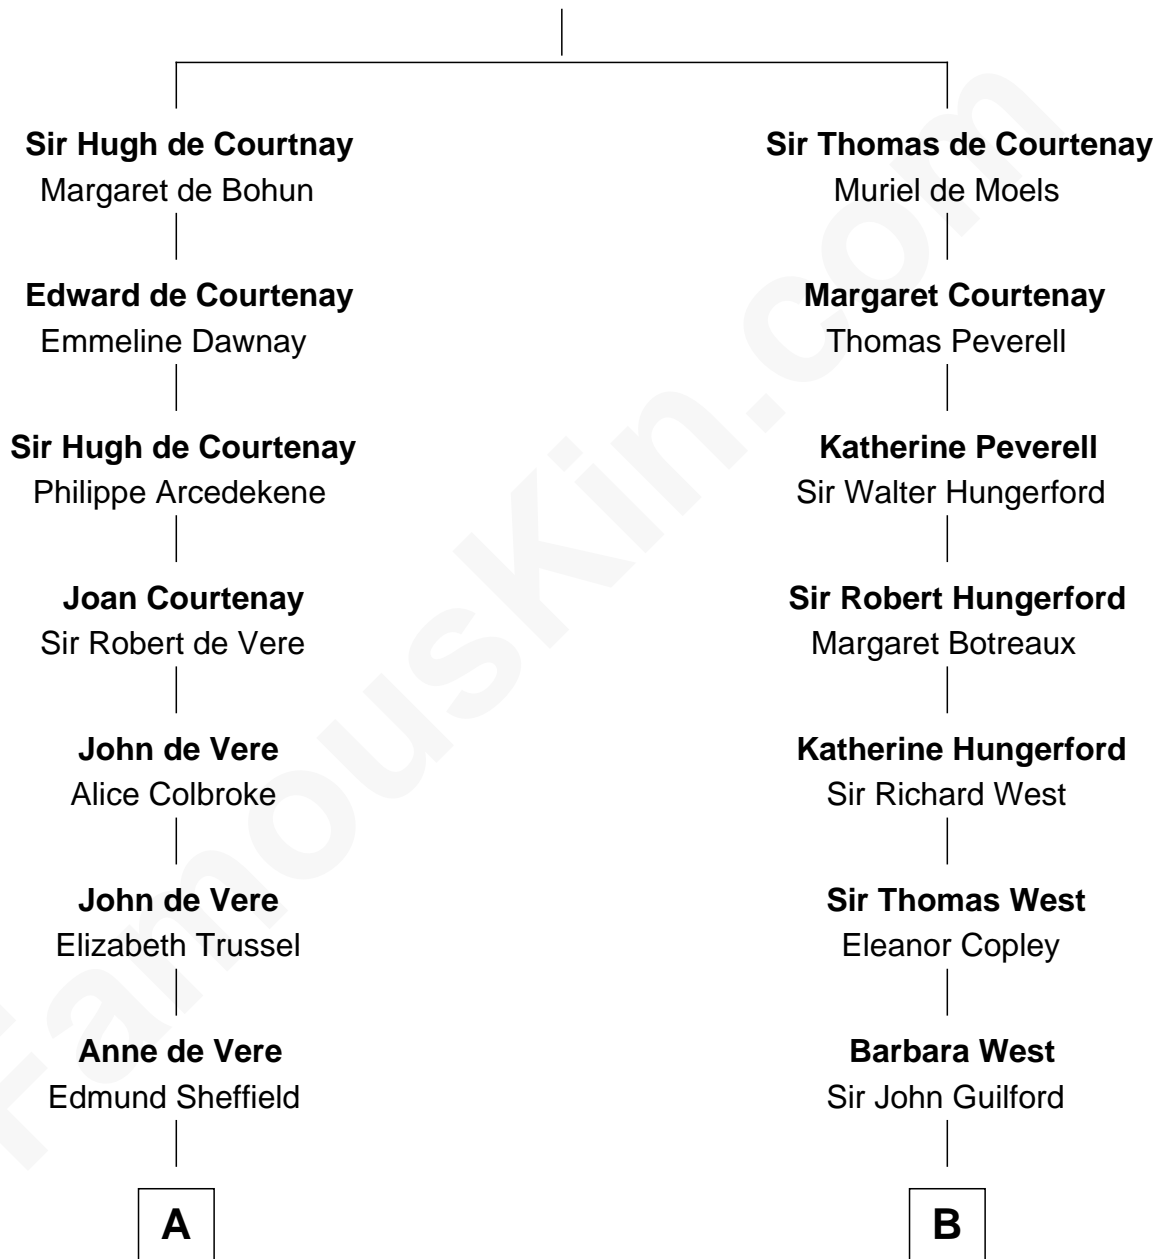

FamousKin.com

Relationship Chart of

Cara Delevingne

Fashion Model and Movie Actress

20th cousin 1 time removed of

Jeb Bush

43rd Governor of Florida

Sir Hugh de Courtenay

Agnes de St. John

C

John Vincent Sheffield
Anne Margaret Faudel-Phillips

Jane Armyne Sheffield
Sir Jocelyn Edward Greville Stevens

Pandora Anne Stevens
Charles Hamar Delevingne

Cara Delevingne
Model and Actress