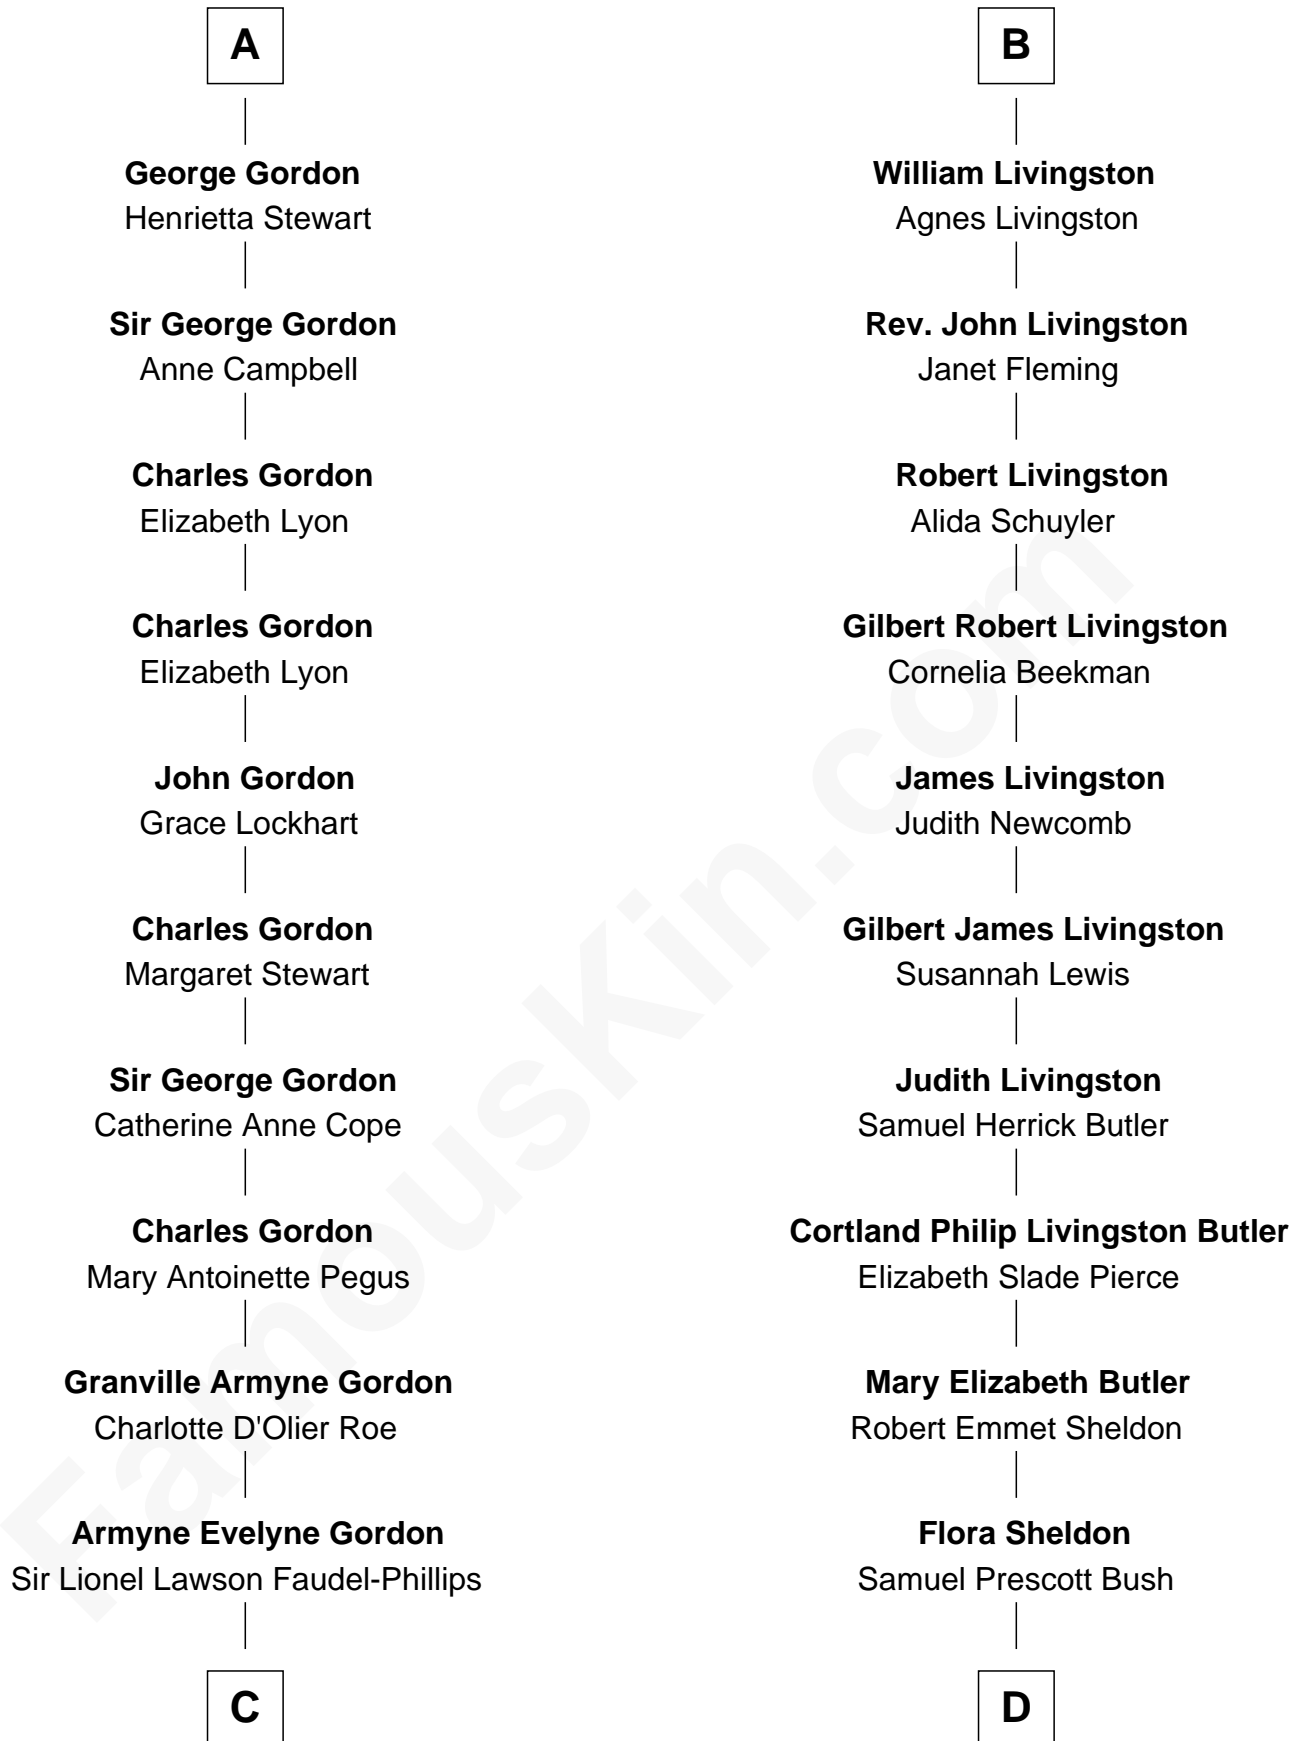

## Relationship Chart of

### Cara Delevingne

*Fashion Model and Movie Actress*

19th cousin 1 time removed of

### Jeb Bush

*43rd Governor of Florida*

**C**

**Anne Margaret Faudel-Phillips**

John Vincent Sheffield

**Jane Armyne Sheffield**

Sir Jocelyn Edward Greville Stevens

**Pandora Anne Stevens**