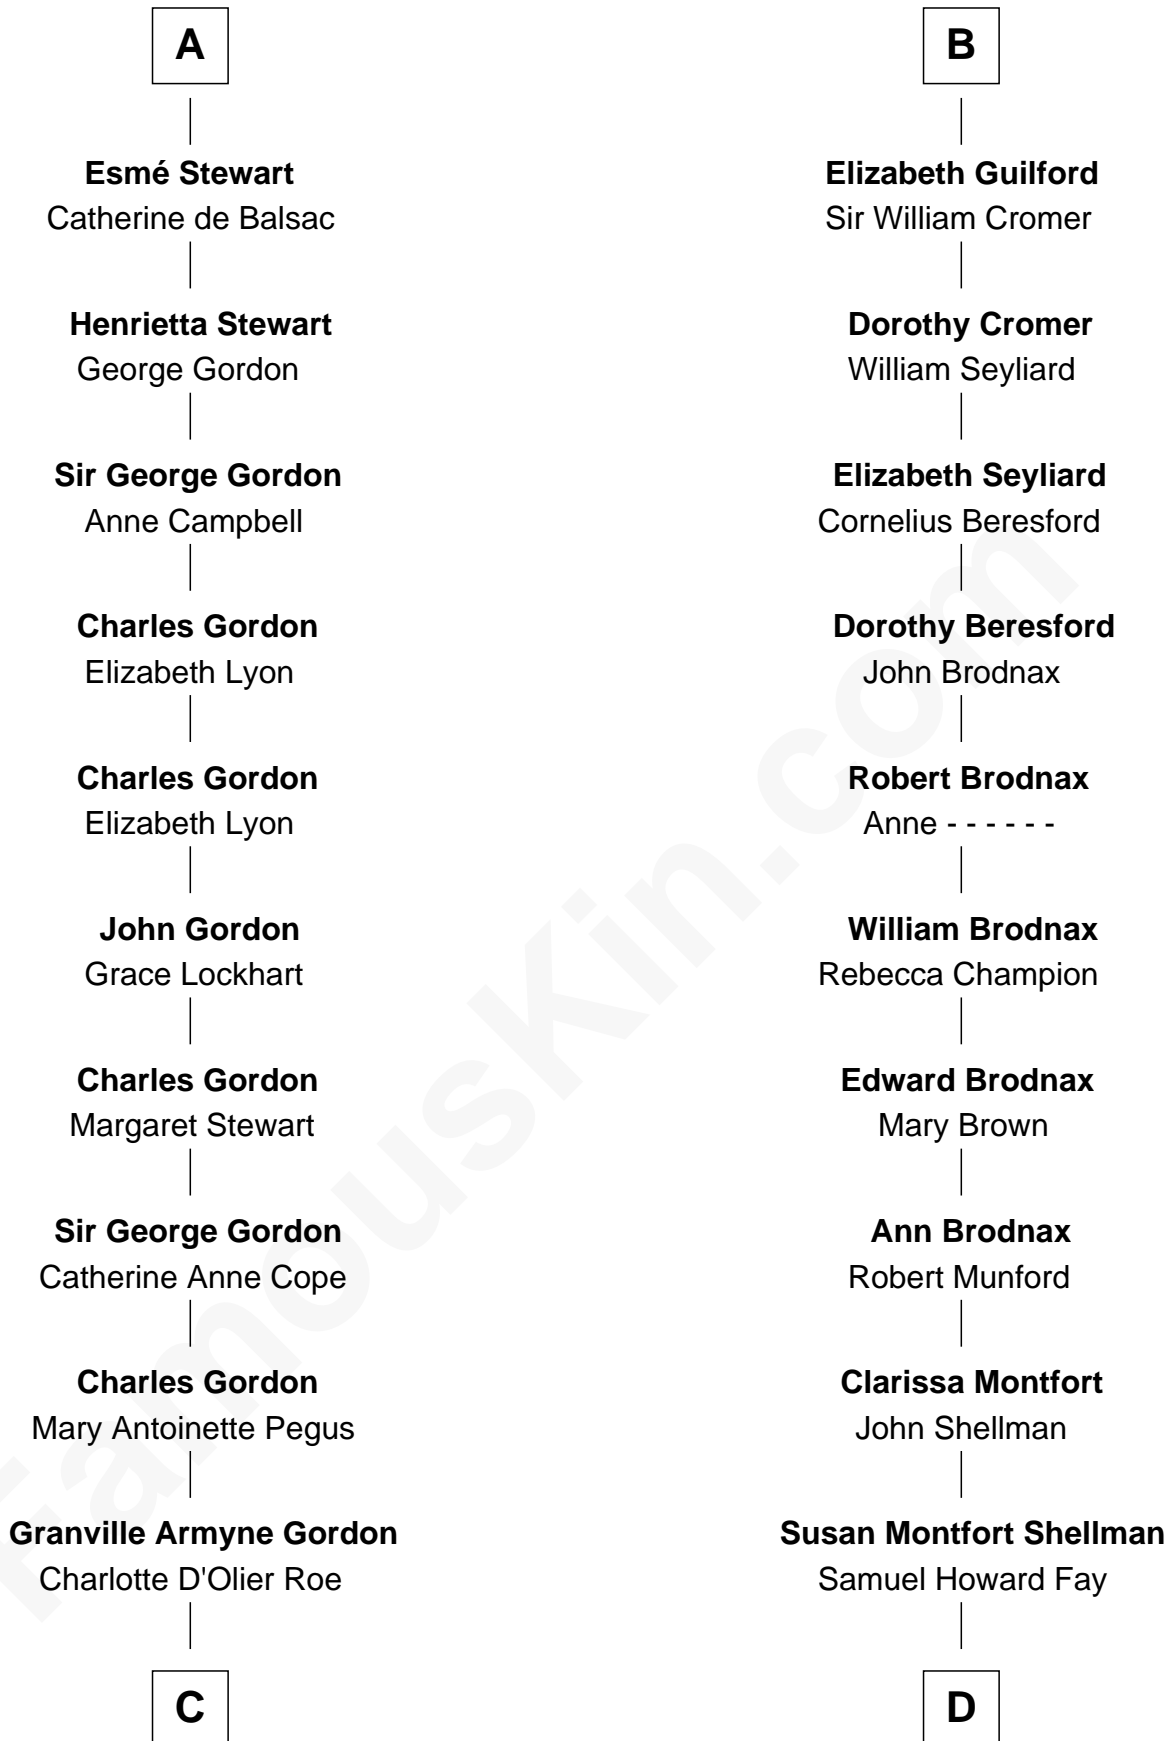

### Cara Delevingne

*Fashion Model and Movie Actress*

21st cousin of

### Jeb Bush

*43rd Governor of Florida*

**Sir Robert de Holland**

Maude la Zouche

**C**

**Armyne Evelyne Gordon**  
Sir Lionel Lawson Faudel-Phillips

**Anne Margaret Faudel-Phillips**  
John Vincent Sheffield

**Jane Armyne Sheffield**  
Sir Jocelyn Edward Greville Stevens

**Pandora Anne Stevens**  
Charles Hamar Delevingne

**Cara Delevingne**  
*Model and Actress*

**D**

**Harriet Eleanor Fay**  
Rev. James Smith Bush