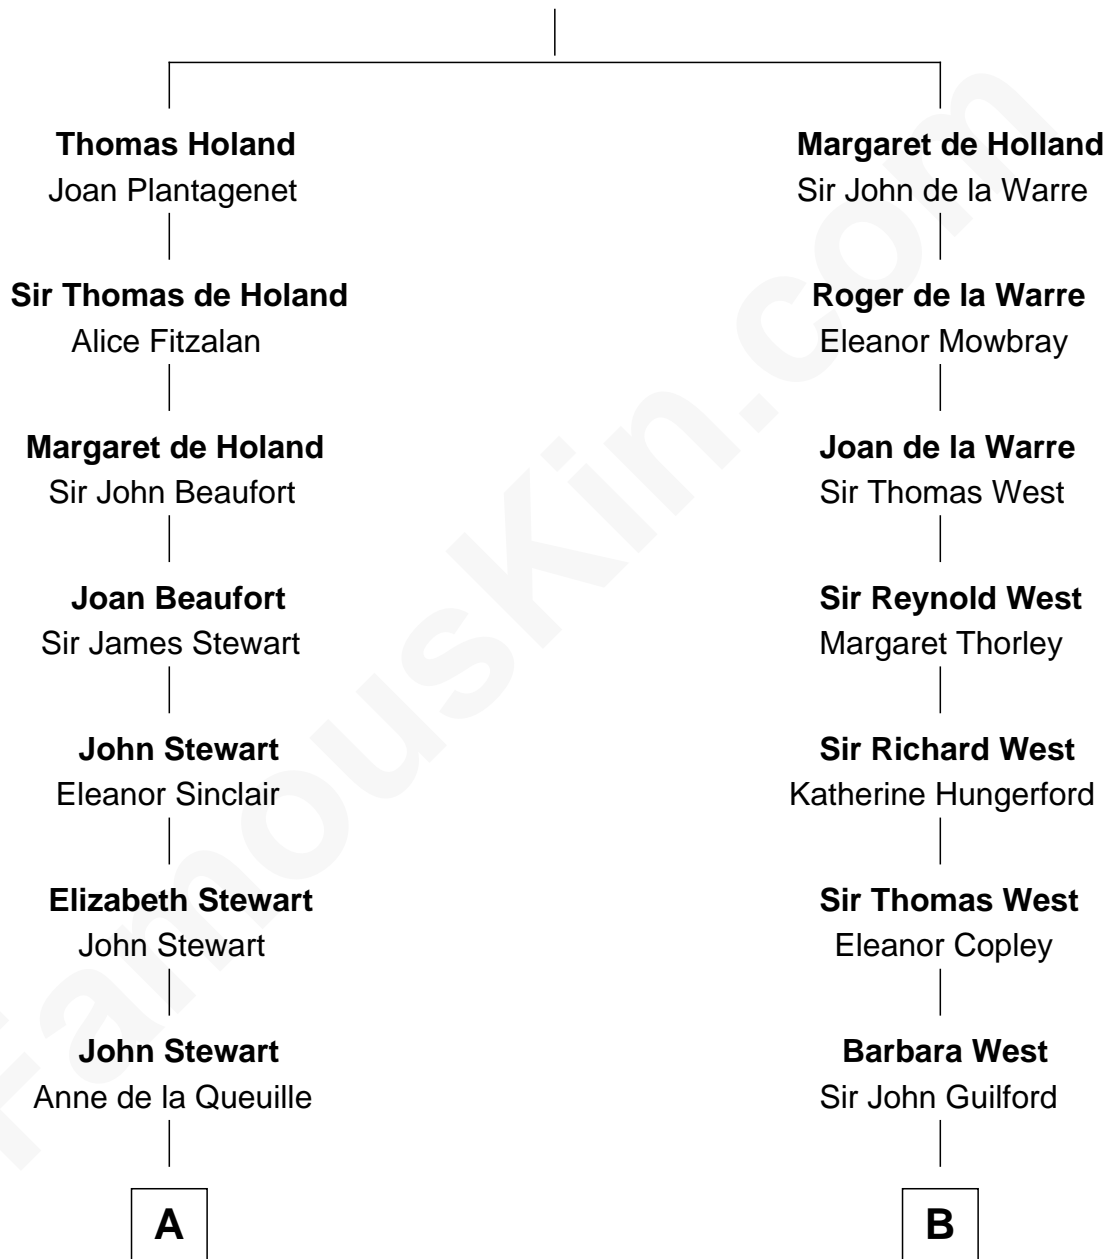

## Relationship Chart of

### Cara Delevingne

*Fashion Model and Movie Actress*

21st cousin of

### Jeb Bush

*43rd Governor of Florida*

**Sir Robert de Holland**

Maude la Zouche

**C**

**Armyne Evelyne Gordon**  
Sir Lionel Lawson Faudel-Phillips

**Anne Margaret Faudel-Phillips**  
John Vincent Sheffield