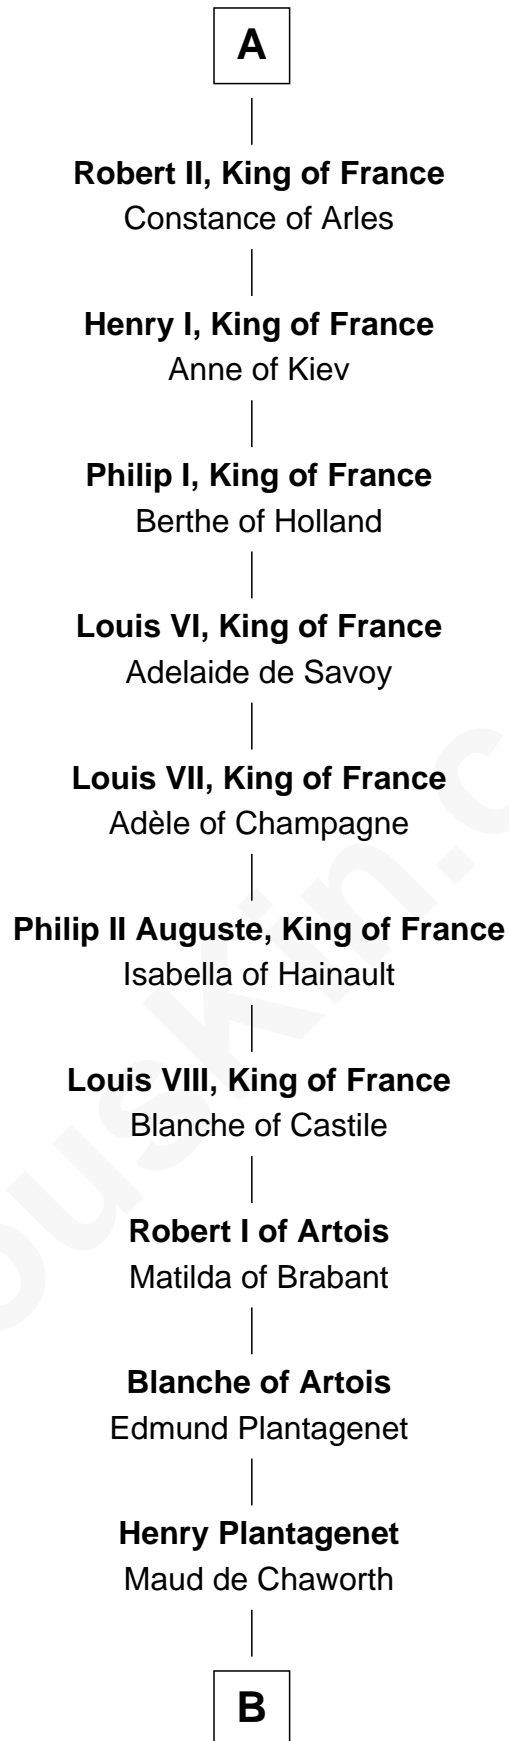

FamousKin.com Relationship Chart of

Cara Delevingne

Fashion Model and Movie Actress

36th Great-granddaughter of

Charlemagne

King of the Franks

Charlemagne
Hildegard of Vinzgouw

—
Pepin, King of Italy

—
Bernard of Italy
Cunegonde of Laon

—
Pepin of Vermandois

—
Herbert I of Vermandois
Bertha de Morvois

—
Beatrice of Vermandois
Robert I, King of France

—
Hugh the Great
Hedwig of Saxony

—
Hugh Capet
Adelaide of Aquitaine

A

B

Joan of Lancaster

John de Mowbray

John de Mowbray

Elizabeth de Segrave

Sir Thomas Mowbray

Elizabeth of Arundel

Margaret Mowbray

Sir Robert Howard

Sir John Howard

Katherine Moleyns

Sir Thomas Howard

Agnes Tilney

Sir William Howard

Margaret Gamage