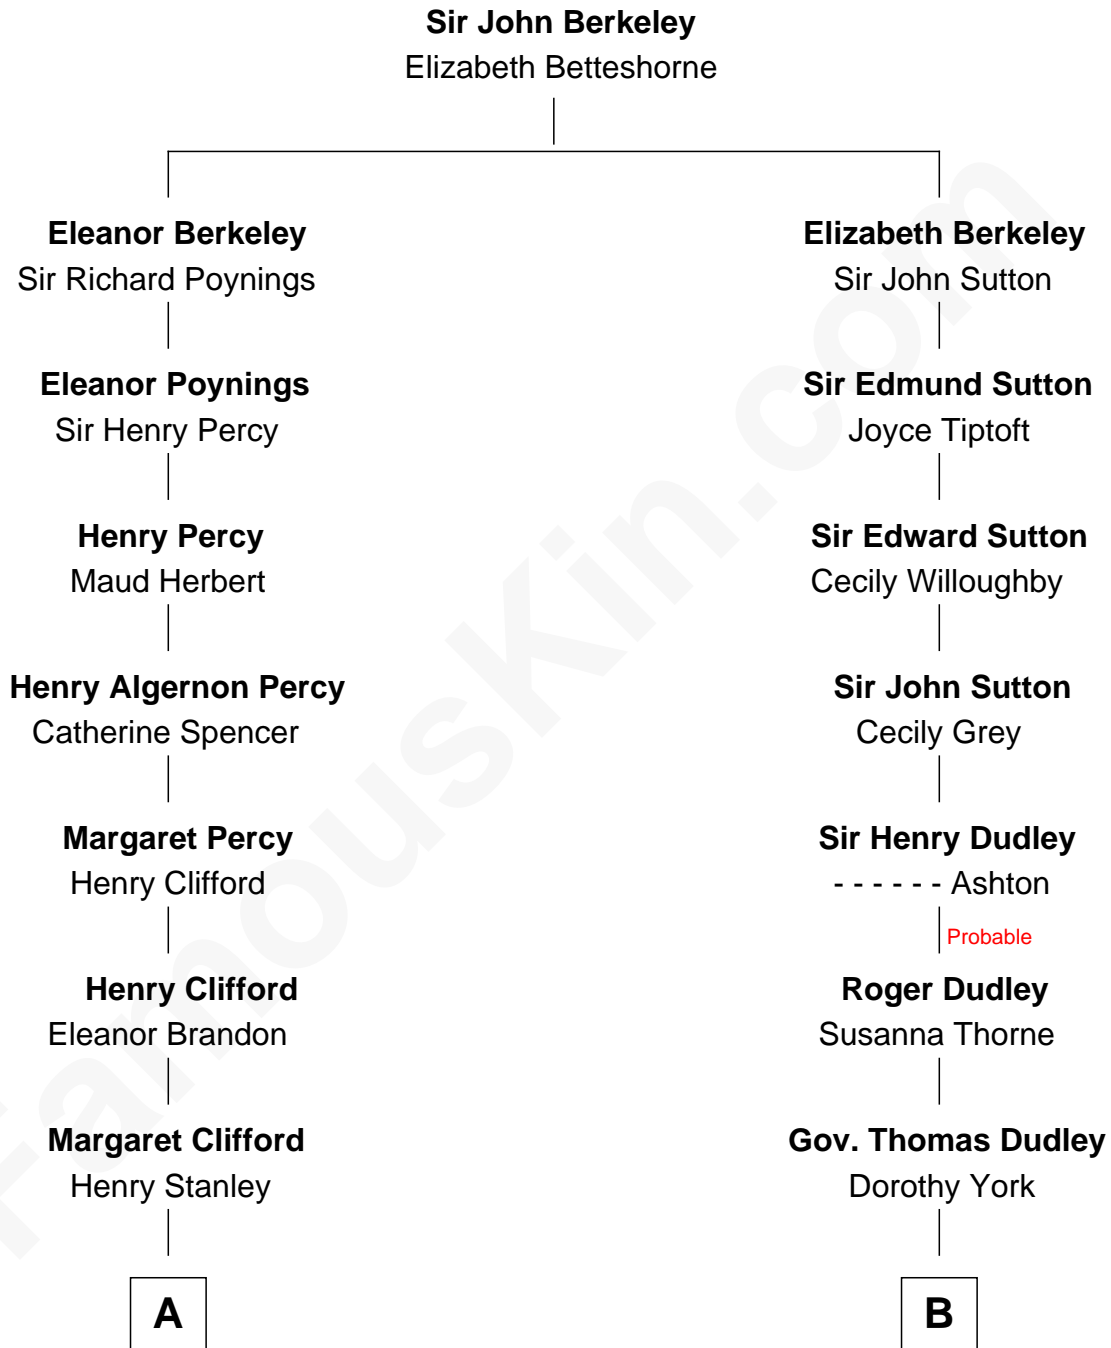

## Relationship Chart of

### Cara Delevingne

*Fashion Model and Movie Actress*

14th cousin 7 times removed of

**John Brown**

*American Abolitionist*

**C**

**Armyne Evelyne Gordon**

Sir Lionel Lawson Faudel-Phillips