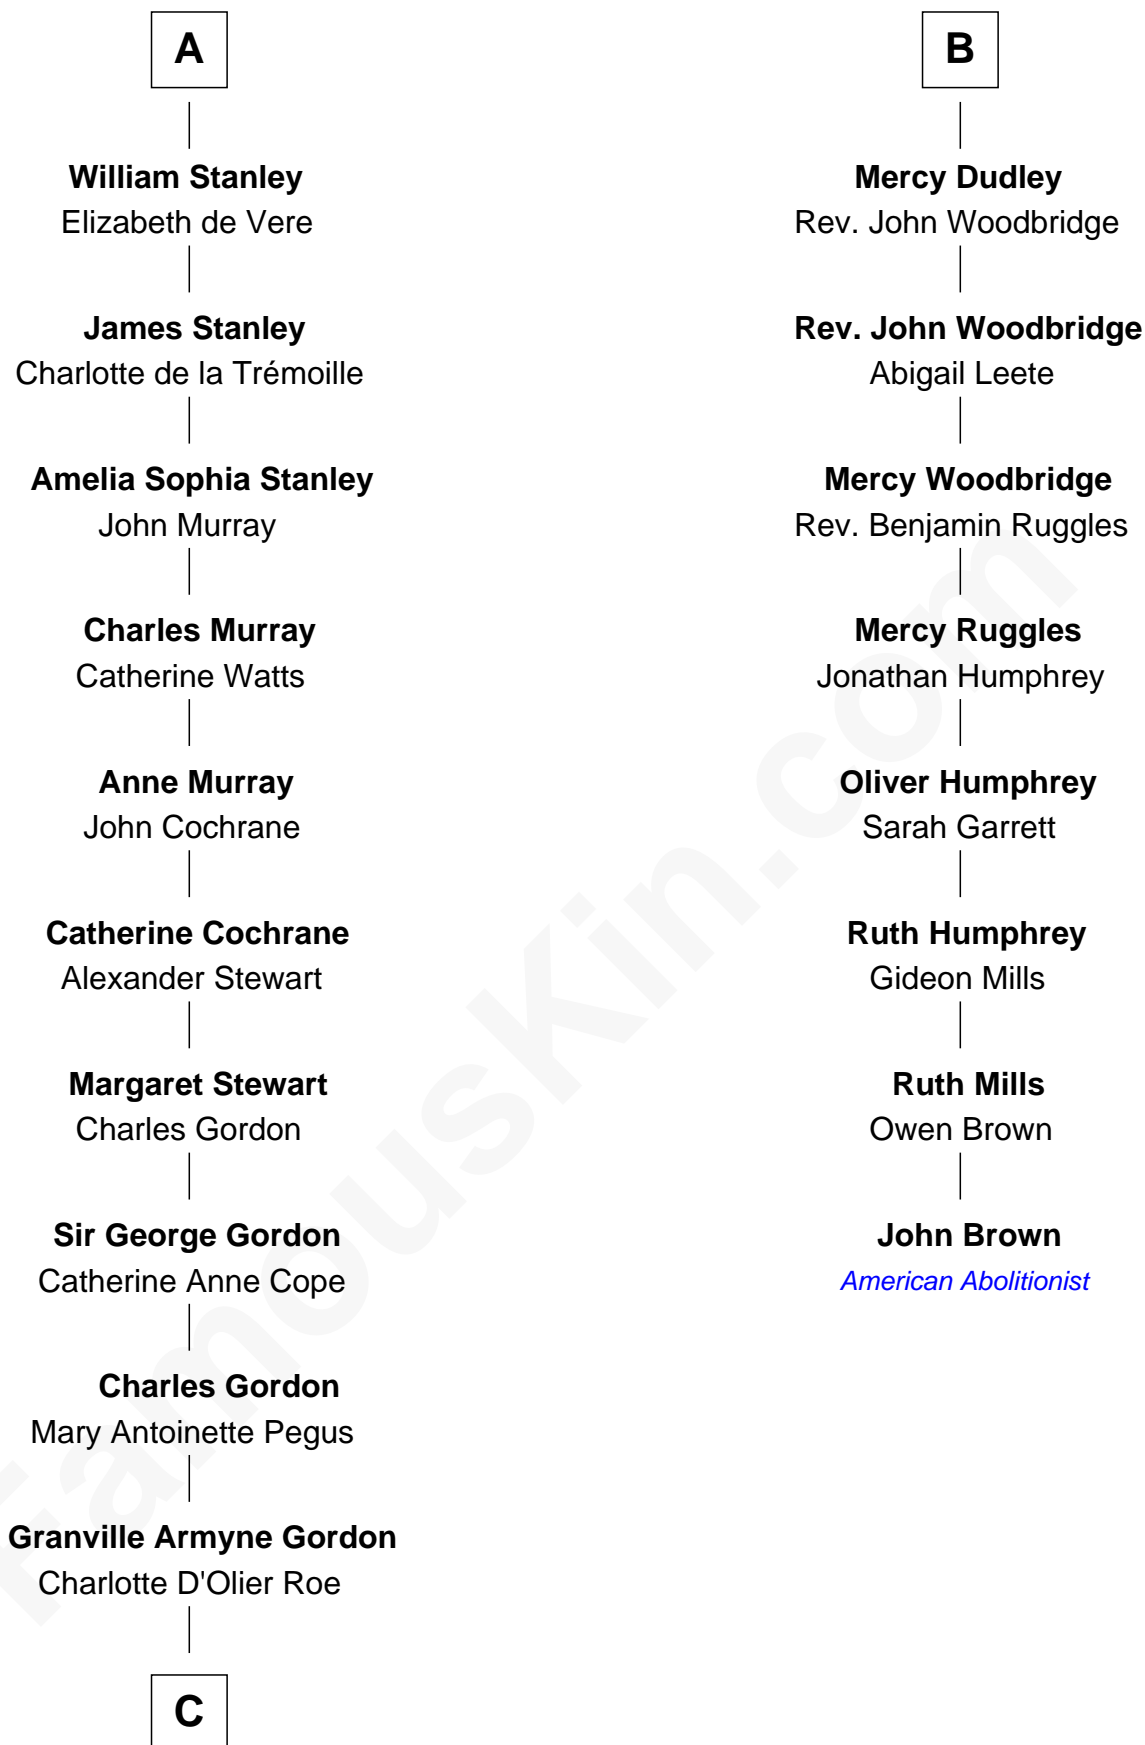

## Relationship Chart of

### Cara Delevingne

*Fashion Model and Movie Actress*

14th cousin 7 times removed of

**John Brown**

*American Abolitionist*

**C**

**Armyne Evelyne Gordon**

Sir Lionel Lawson Faudel-Phillips

**Anne Margaret Faudel-Phillips**

John Vincent Sheffield

**Jane Armyne Sheffield**

Sir Jocelyn Edward Greville Stevens

**Pandora Anne Stevens**

Charles Hamar Delevingne

**Cara Delevingne**

*Model and Actress*