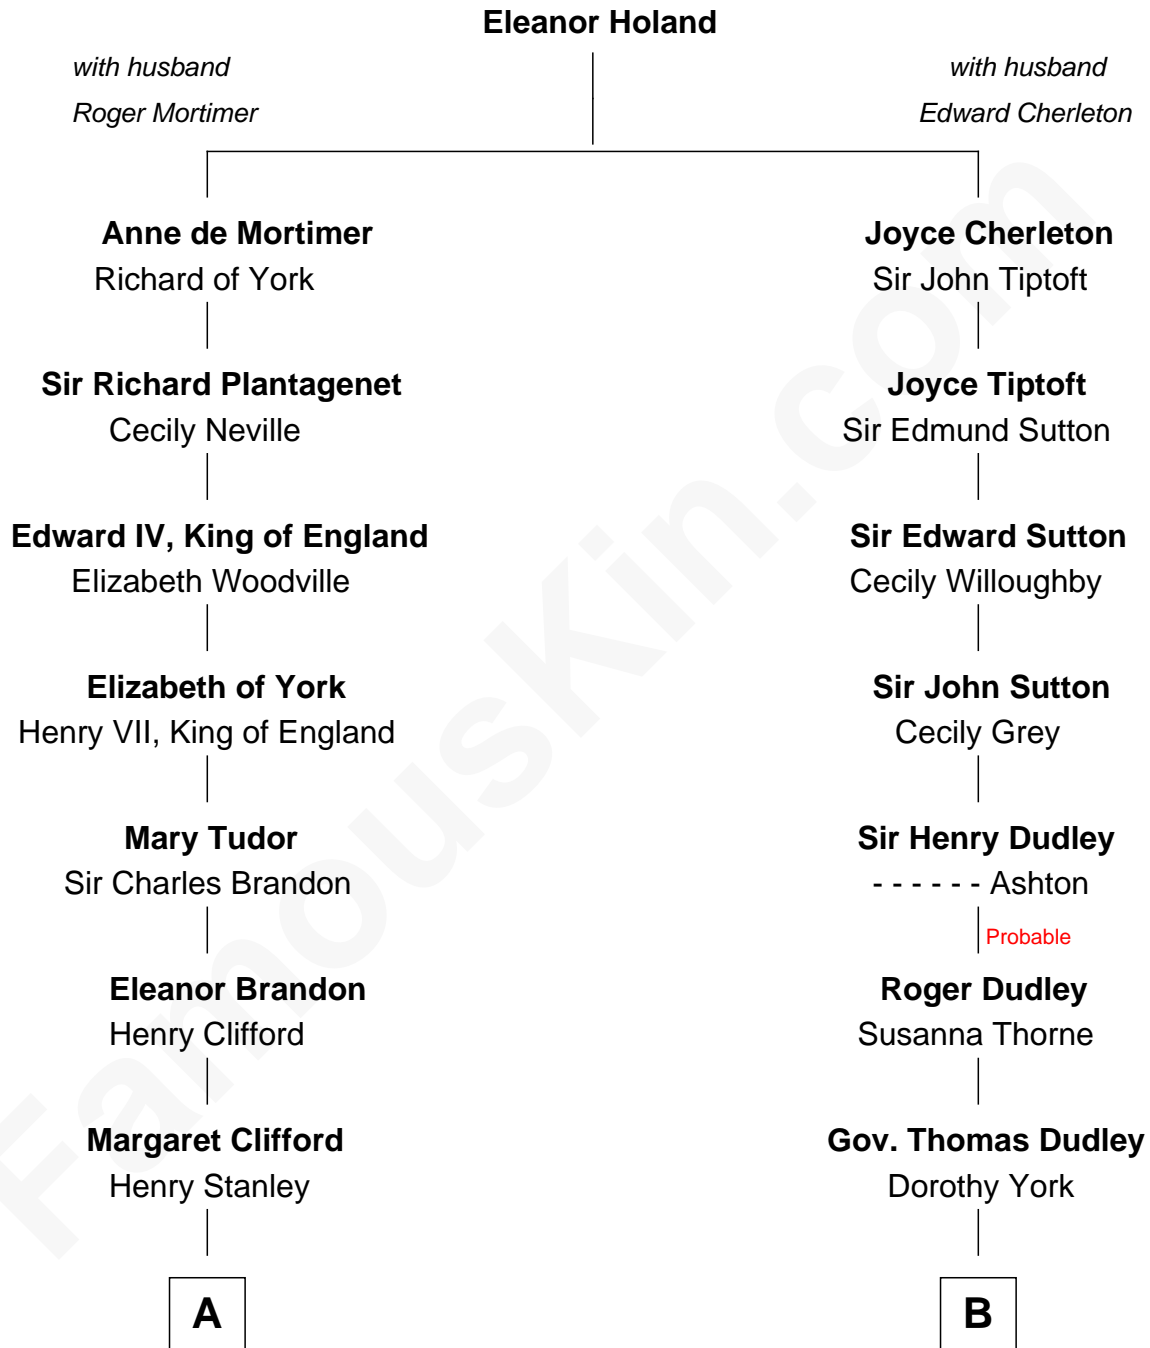

FamousKin.com

Relationship Chart of

Cara Delevingne

Fashion Model and Movie Actress

14th cousin 7 times removed of

John Brown

American Abolitionist

C

—
Armyne Evelyne Gordon

Sir Lionel Lawson Faudel-Phillips

—
Anne Margaret Faudel-Phillips

John Vincent Sheffield

—
Jane Armyne Sheffield

Sir Jocelyn Edward Greville Stevens

—
Pandora Anne Stevens

Charles Hamar Delevingne

—
Cara Delevingne

Model and Actress