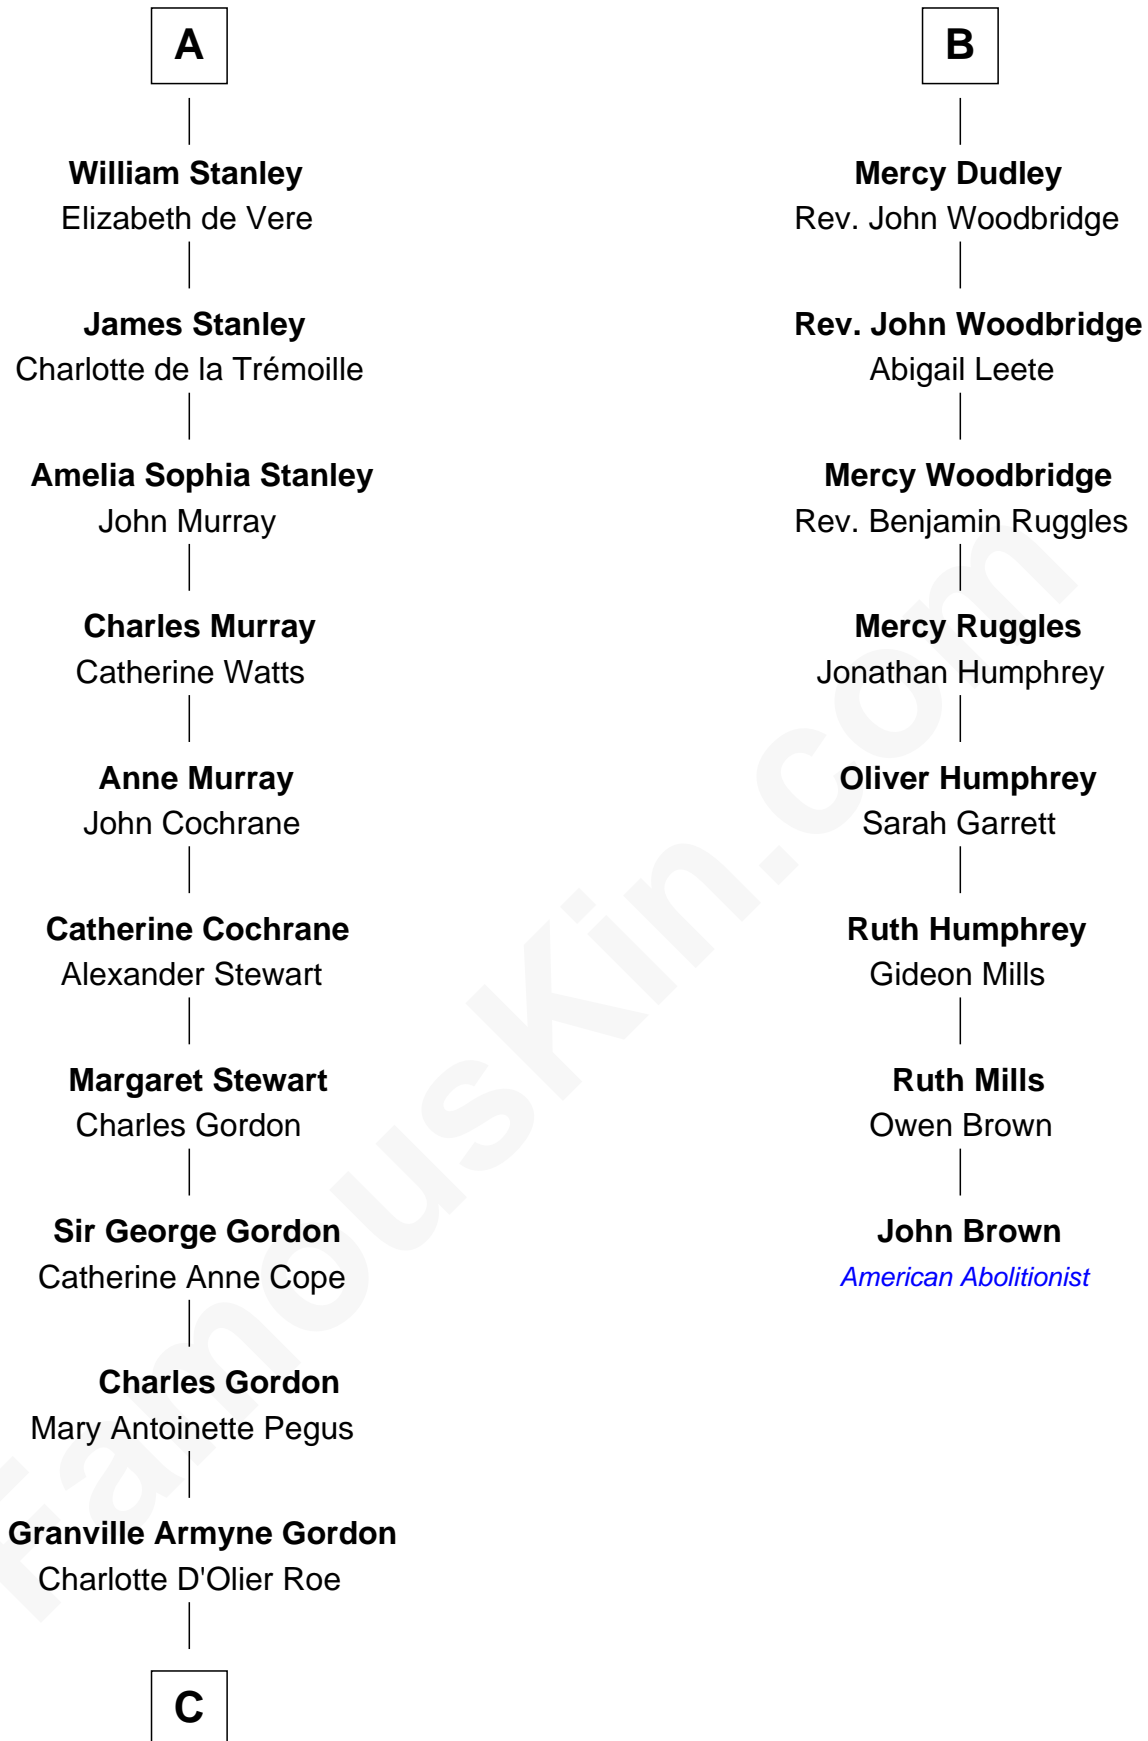

FamousKin.com

Relationship Chart of

Cara Delevingne

Fashion Model and Movie Actress

14th cousin 7 times removed of

John Brown

American Abolitionist

C

—
Armyne Evelyne Gordon

Sir Lionel Lawson Faudel-Phillips

—
Anne Margaret Faudel-Phillips

John Vincent Sheffield

—
Jane Armyne Sheffield

Sir Jocelyn Edward Greville Stevens

—
Pandora Anne Stevens

Charles Hamar Delevingne

—
Cara Delevingne

Model and Actress