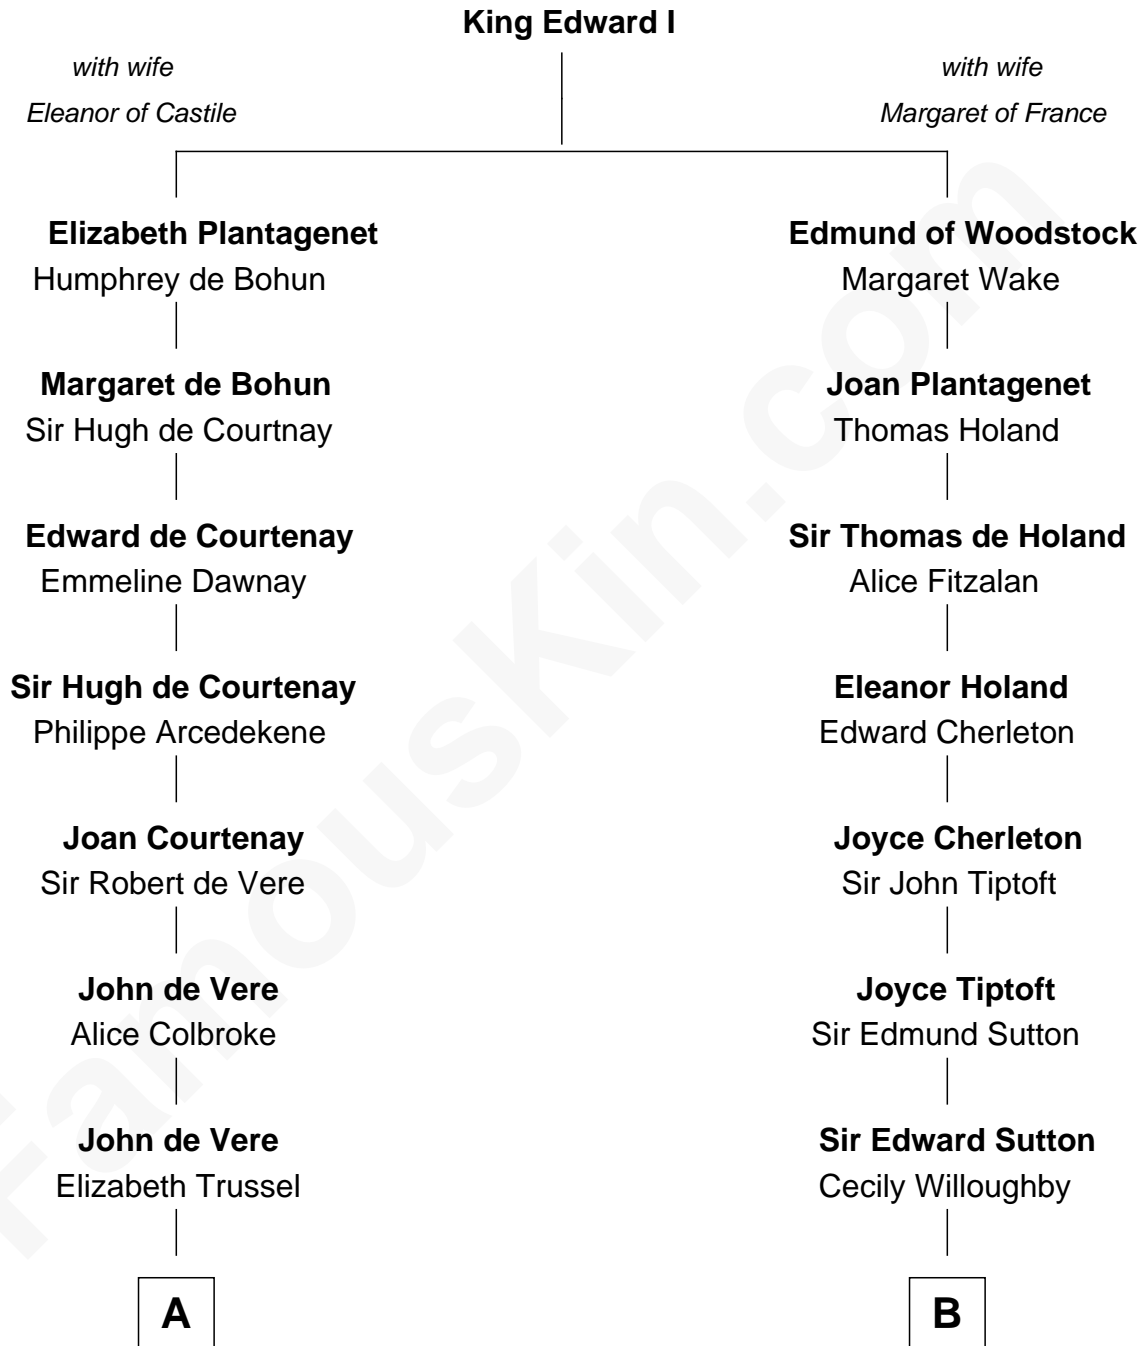

FamousKin.com

Relationship Chart of

Cara Delevingne

Fashion Model and Movie Actress

18th cousin 3 times removed of

John Brown

American Abolitionist

C

Sir Berkeley Digby George Sheffield
Julia Mary de Tuyll van Serooskerken

John Vincent Sheffield
Anne Margaret Faudel-Phillips

Jane Armyne Sheffield
Sir Jocelyn Edward Greville Stevens

Pandora Anne Stevens
Charles Hamar Delevingne

Cara Delevingne
Model and Actress

D

Ruth Mills
Owen Brown

John Brown
American Abolitionist