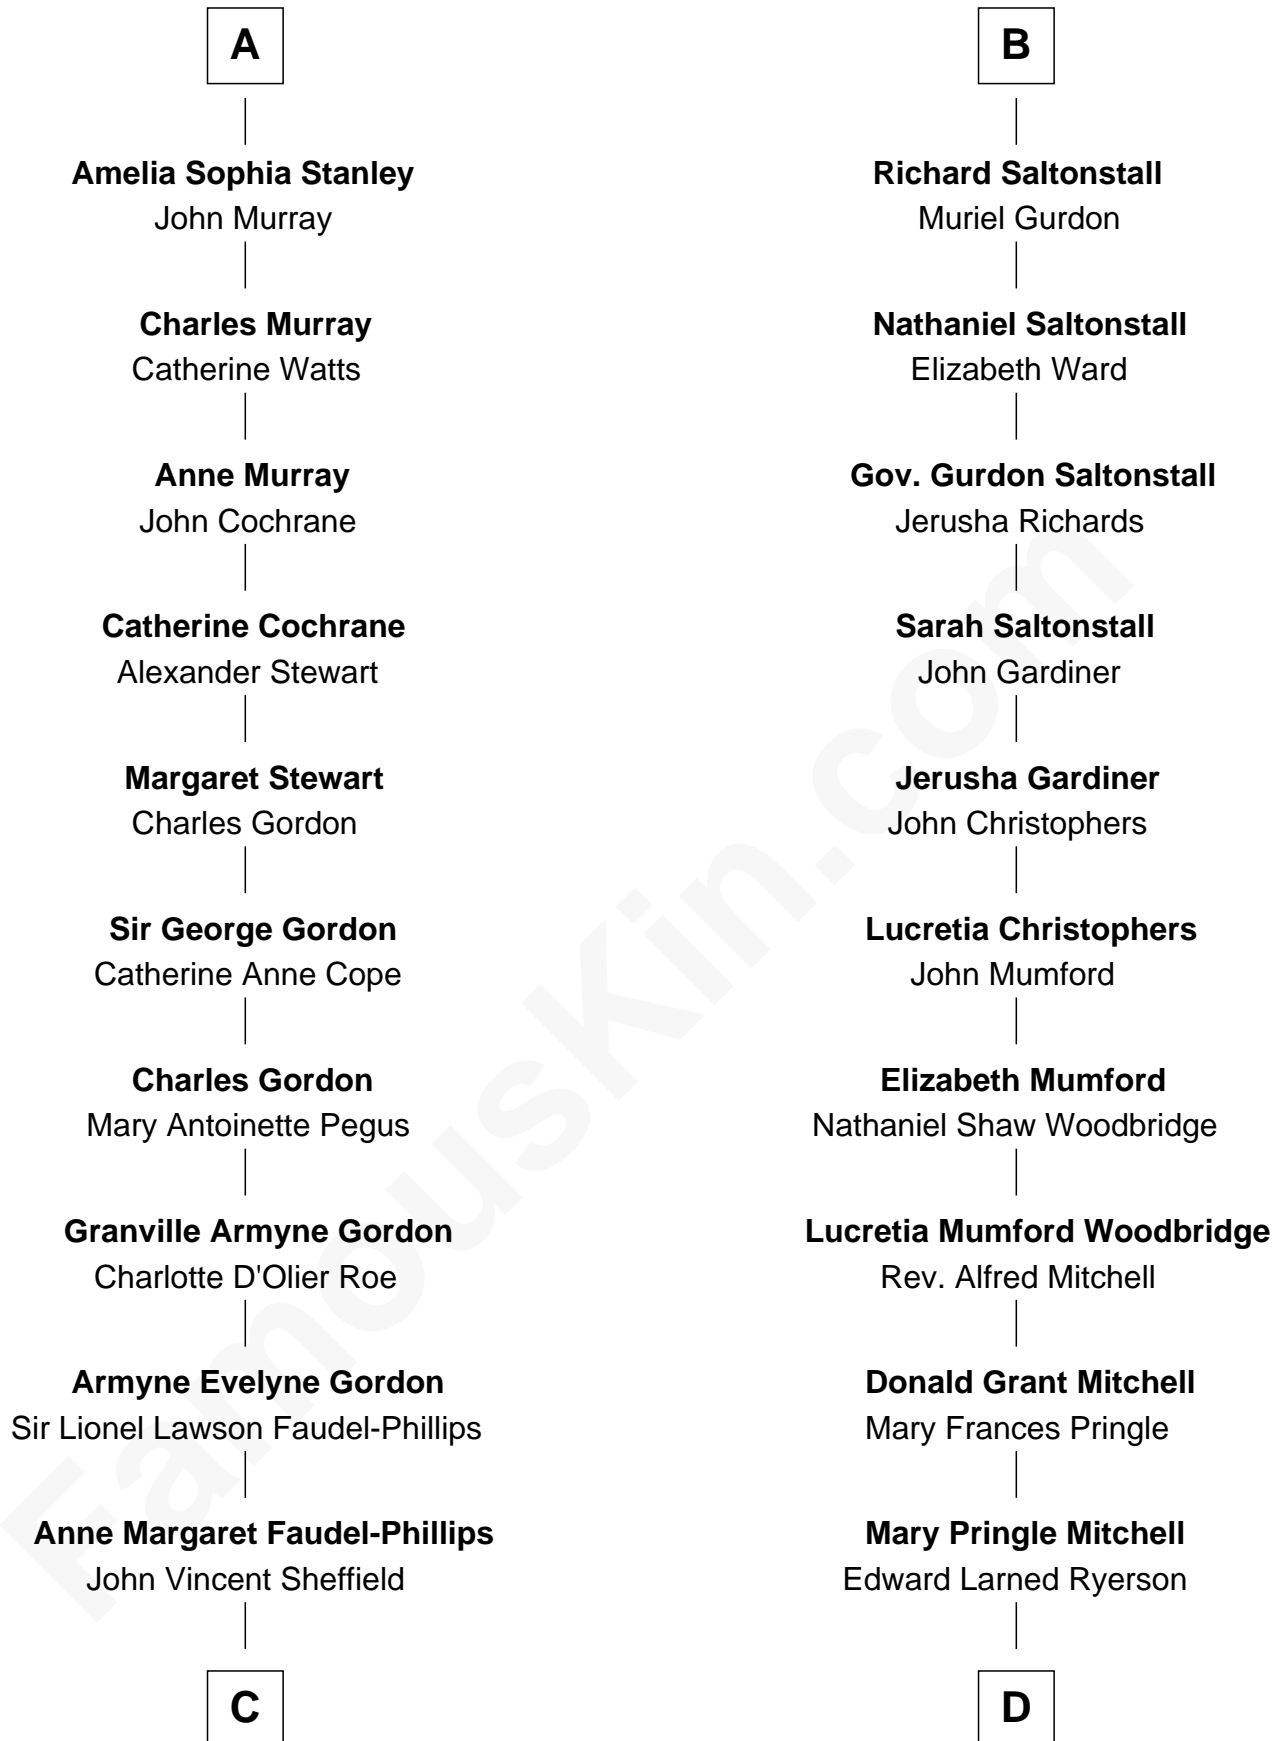

## Relationship Chart of

### Cara Delevingne

*Fashion Model and Movie Actress*

19th cousin 1 time removed of

**Paget Brewster**  
*TV Actress*

**C**

**Jane Armyne Sheffield**  
Sir Jocelyn Edward Greville Stevens

**Pandora Anne Stevens**  
Charles Hamar Delevingne

**Cara Delevingne**  
*Model and Actress*

**D**

**Donald Mitchell Ryerson**  
Isabelle McGenniss

**Joan Ryerson**  
George Washington Wales Brewster

**Galen Brewster**  
Hathaway Tew

**Paget Brewster**  
*TV Actress*