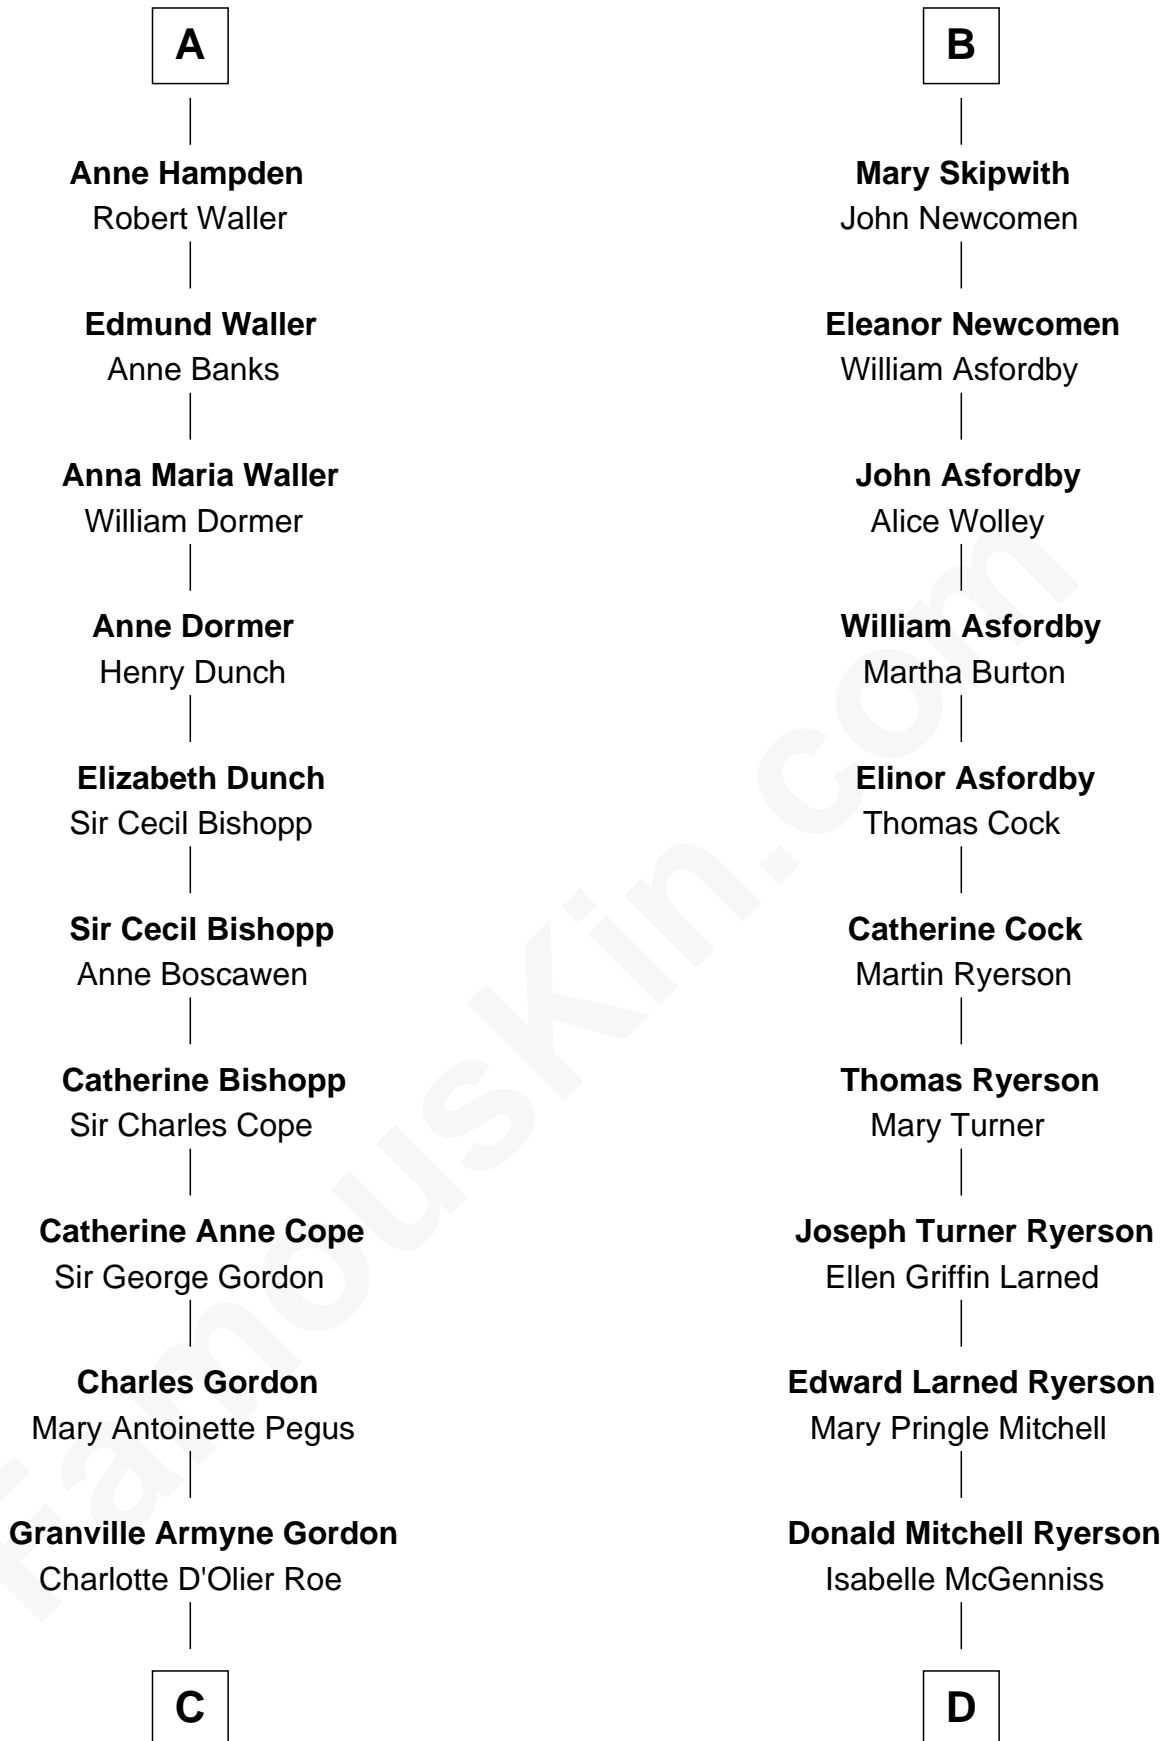

FamousKin.com

Relationship Chart of

Cara Delevingne

Fashion Model and Movie Actress

19th cousin 2 times removed of

Paget Brewster
TV Actress

John de Welles
Maud de Roos

Margery de Welles
Stephen le Scrope

John de Welles
Eleanor de Mowbray

Eudo de Welles
Maud de Greystoke

Sir Lionel de Welles
Joan de Waterton

Margaret de Welles
Sir Thomas Dymoke

Sir Lionel Dymoke
Joanna Griffith

Alice Dymoke
Sir William Skipwith

John Skipwith
Eleanor Kingston

B

C

Armyne Evelyne Gordon
Sir Lionel Lawson Faudel-Phillips

Anne Margaret Faudel-Phillips
John Vincent Sheffield

Jane Armyne Sheffield
Sir Jocelyn Edward Greville Stevens

Pandora Anne Stevens
Charles Hamar Delevingne

Cara Delevingne
Model and Actress

D

Joan Ryerson
George Washington Wales Brewster

Galen Brewster
Hathaway Tew

Paget Brewster
TV Actress