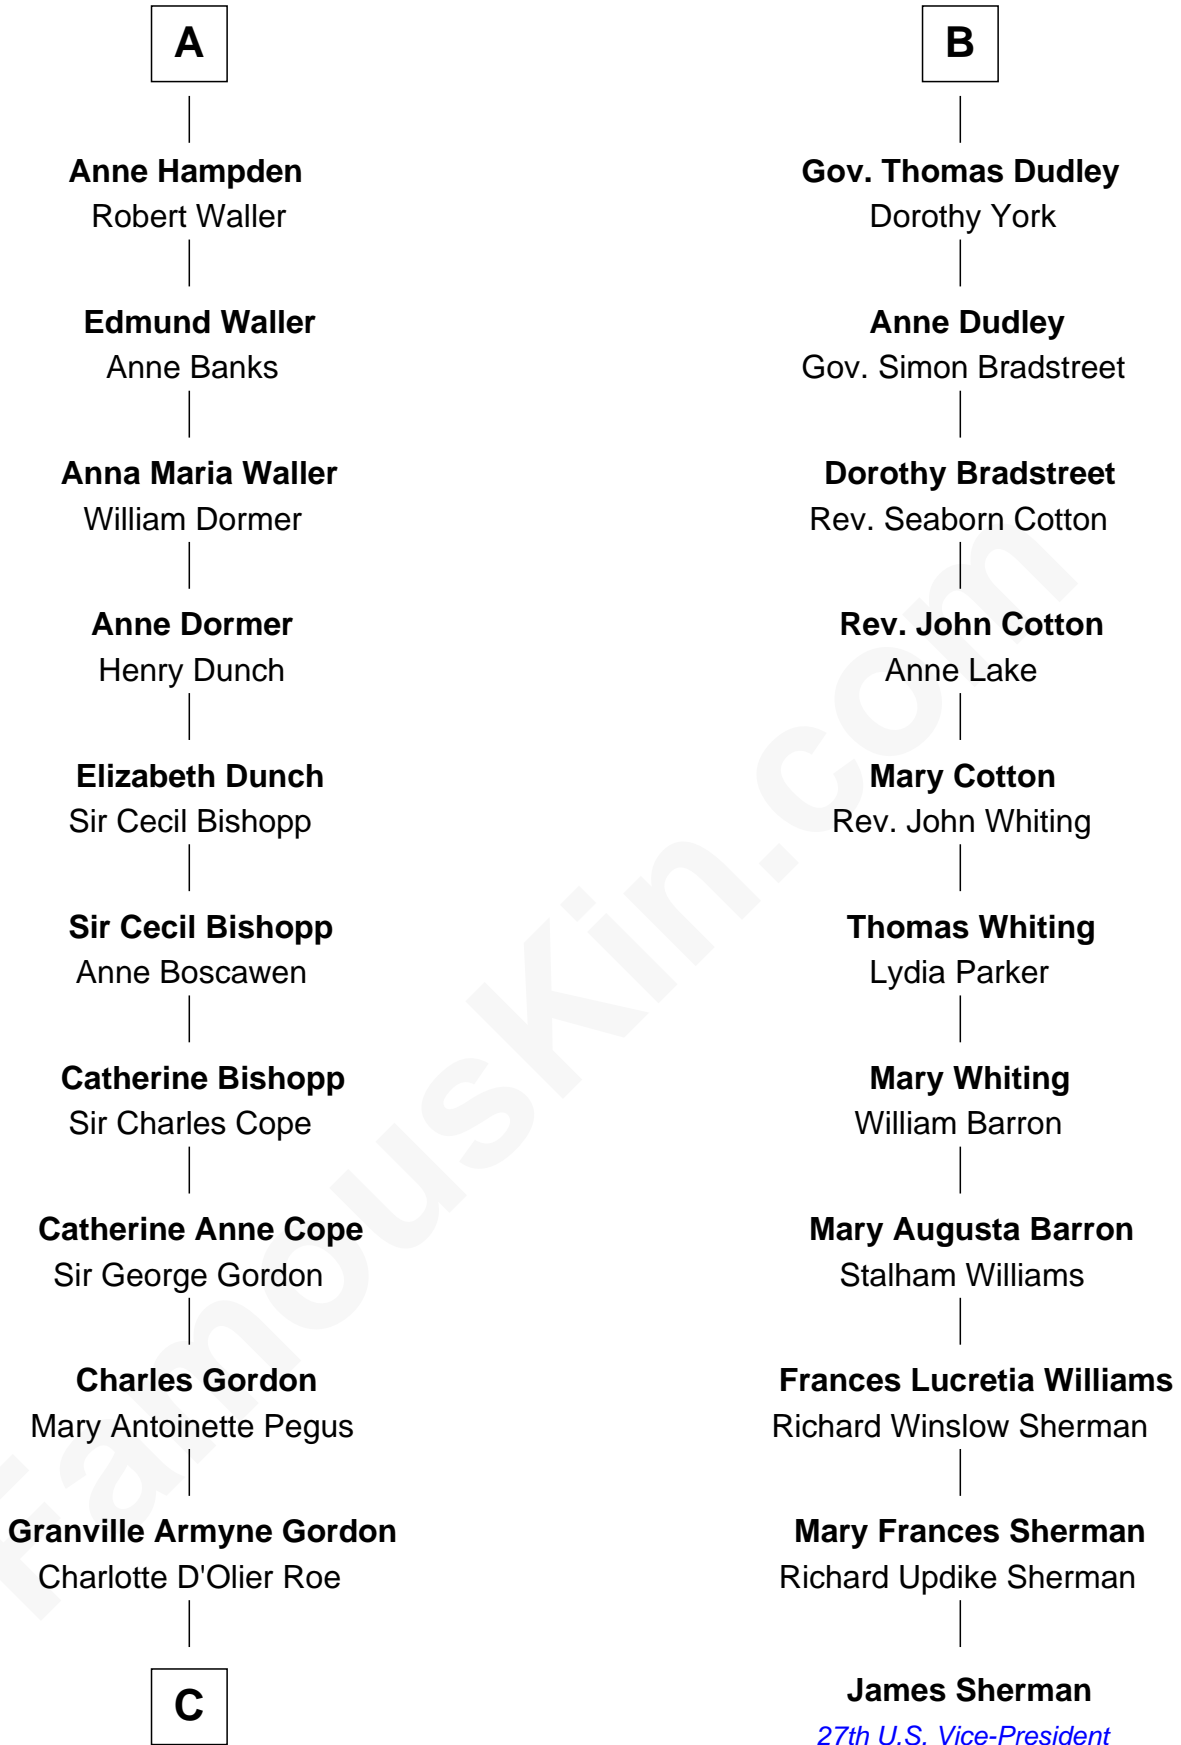

FamousKin.com

Relationship Chart of

Cara Delevingne

Fashion Model and Movie Actress

17th cousin 4 times removed of

James Sherman

27th U.S. Vice-President

Sir Walter Blount

Sancha de Ayala

Sir Thomas Blount
Margaret de Gresley

Sanchia Blount
Edward Langford

Alice Langford
John Stradling

Anne Stradling
Sir John Danvers

Anne Danvers
Thomas Lovett

Elizabeth Lovett
Anthony Cave

Anne Cave
Griffith Hampden

A

Constance Blount
Sir John Sutton

Sir John Sutton
Elizabeth Berkeley

Sir Edmund Sutton
Joyce Tiptoft

Sir Edward Sutton
Cecily Willoughby

Sir John Sutton
Cecily Grey

Sir Henry Dudley
----- Ashton

Probable

Roger Dudley
Susanna Thorne

B

C

Armyne Evelyne Gordon

Sir Lionel Lawson Faudel-Phillips

Anne Margaret Faudel-Phillips

John Vincent Sheffield

Jane Armyne Sheffield