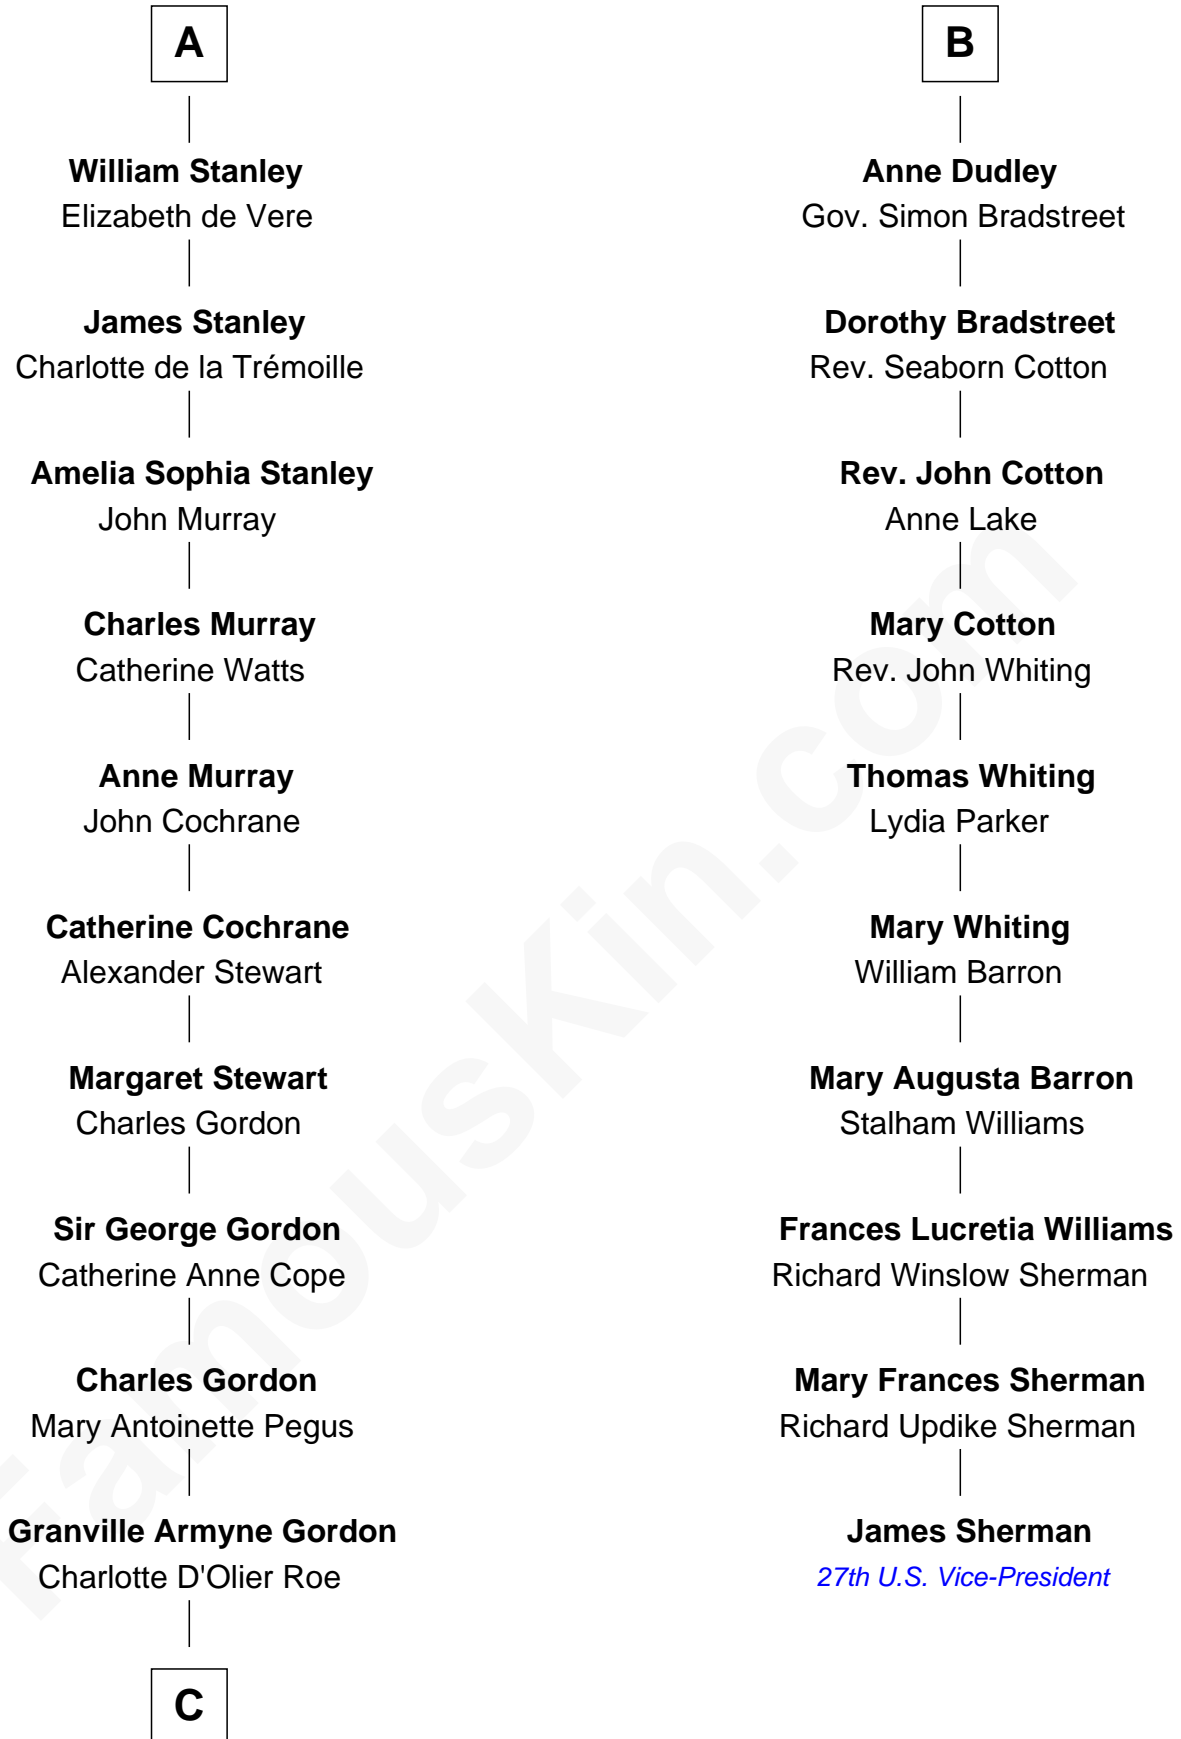

FamousKin.com

Relationship Chart of

Cara Delevingne

Fashion Model and Movie Actress

16th cousin 5 times removed of

James Sherman

27th U.S. Vice-President

C

Armyne Evelyne Gordon

Sir Lionel Lawson Faudel-Phillips

Anne Margaret Faudel-Phillips

John Vincent Sheffield

Jane Armyne Sheffield

Sir Jocelyn Edward Greville Stevens

Pandora Anne Stevens

Charles Hamar Delevingne

Cara Delevingne

Model and Actress