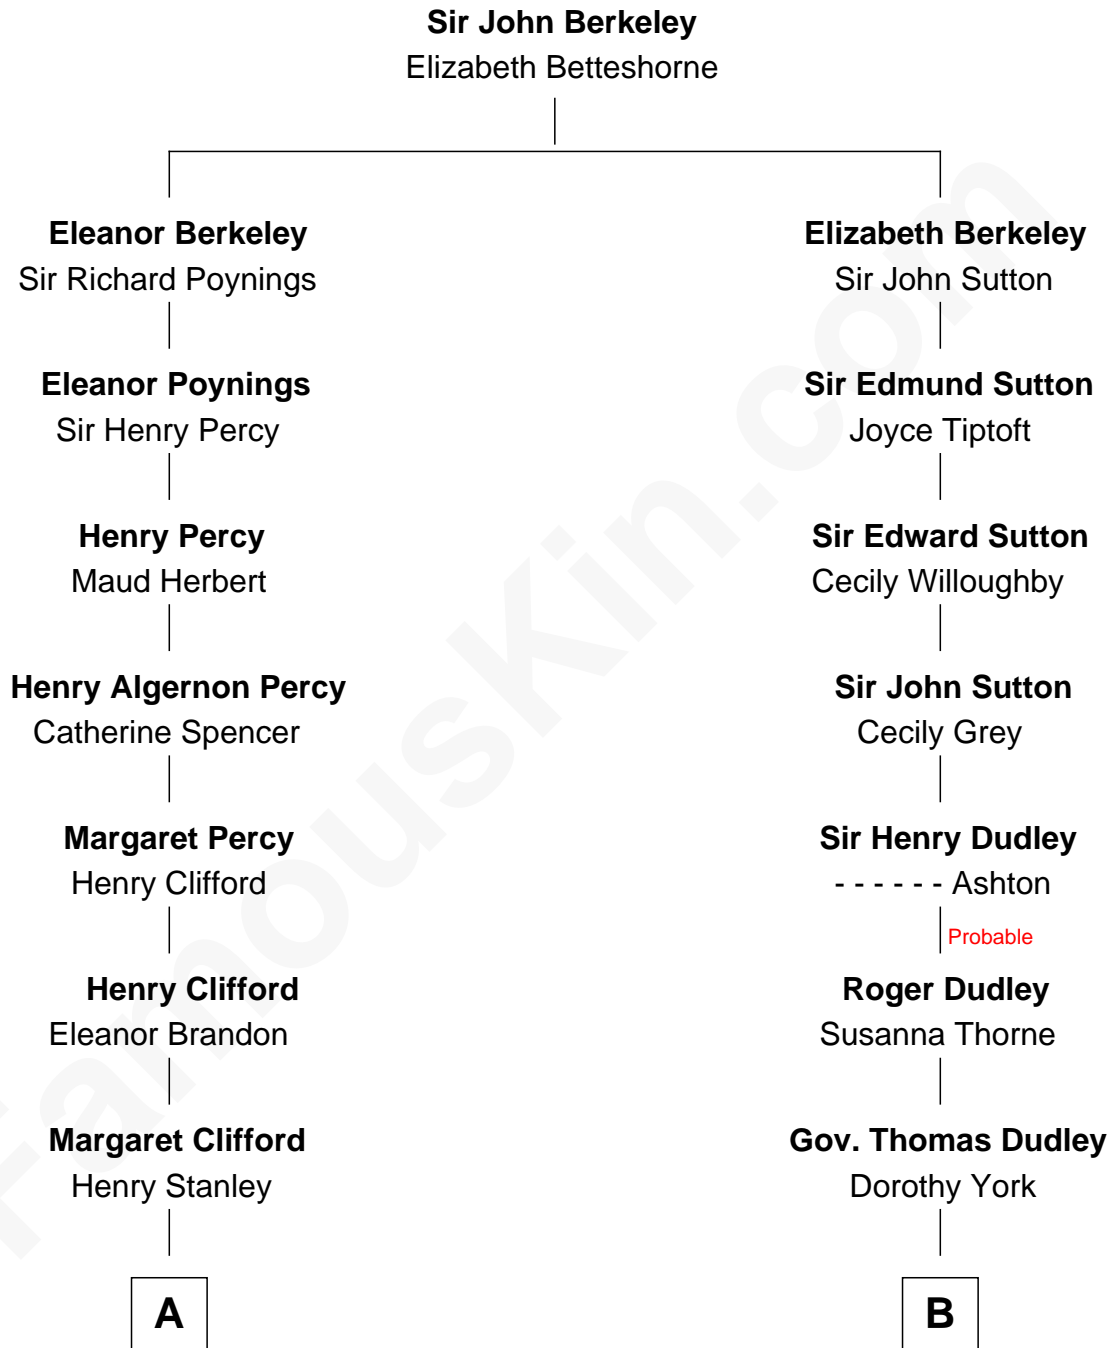

FamousKin.com

Relationship Chart of

Cara Delevingne

Fashion Model and Movie Actress

16th cousin 5 times removed of

James Sherman

27th U.S. Vice-President

C

Armyne Evelyne Gordon

Sir Lionel Lawson Faudel-Phillips

Anne Margaret Faudel-Phillips

John Vincent Sheffield

Jane Armyne Sheffield

Sir Jocelyn Edward Greville Stevens

Pandora Anne Stevens

Charles Hamar Delevingne