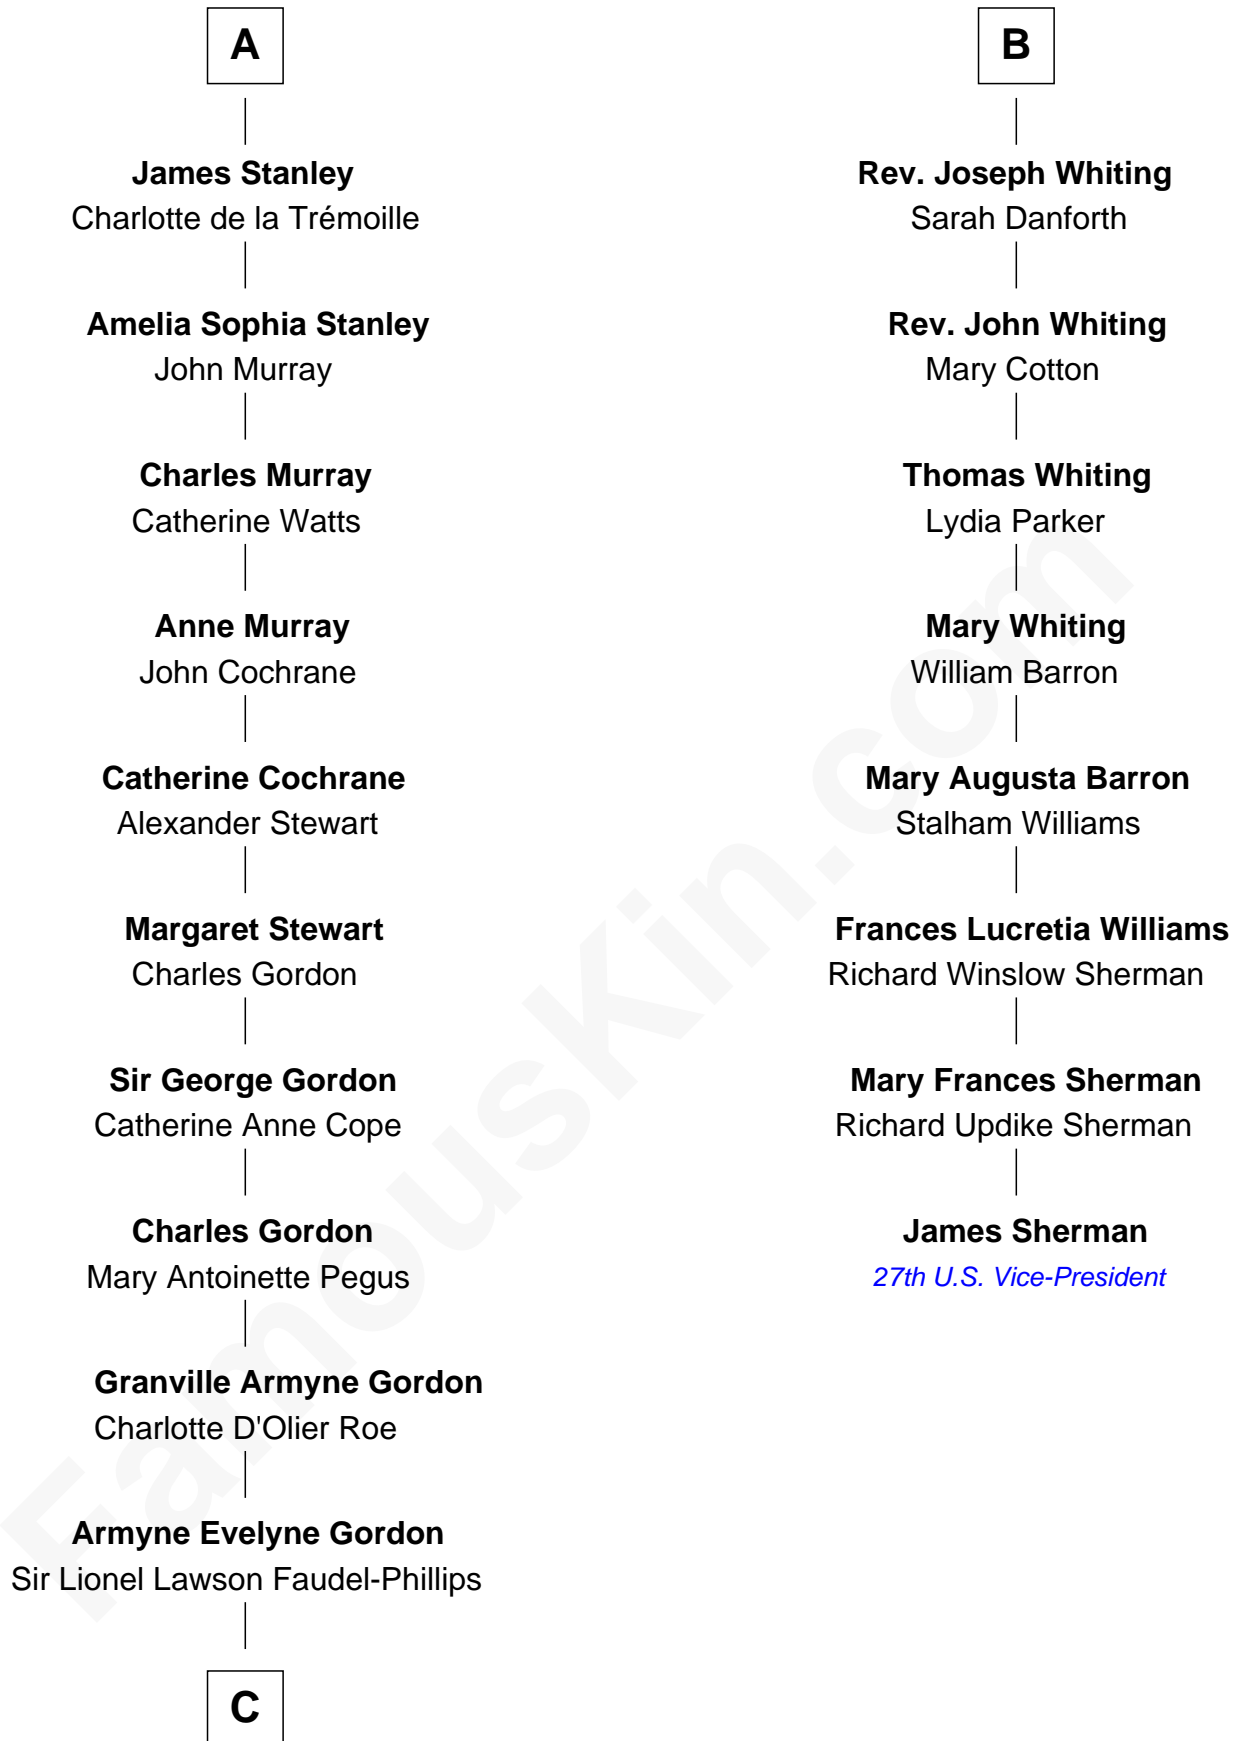

FamousKin.com

Relationship Chart of

Cara Delevingne

Fashion Model and Movie Actress

14th cousin 6 times removed of

James Sherman

27th U.S. Vice-President

Sir John Beauchamp

Edith Stourton

C

—
Anne Margaret Faudel-Phillips

John Vincent Sheffield

—
Jane Armyne Sheffield

Sir Jocelyn Edward Greville Stevens

—
Pandora Anne Stevens

Charles Hamar Delevingne

—
Cara Delevingne

Model and Actress

FamousKin.com