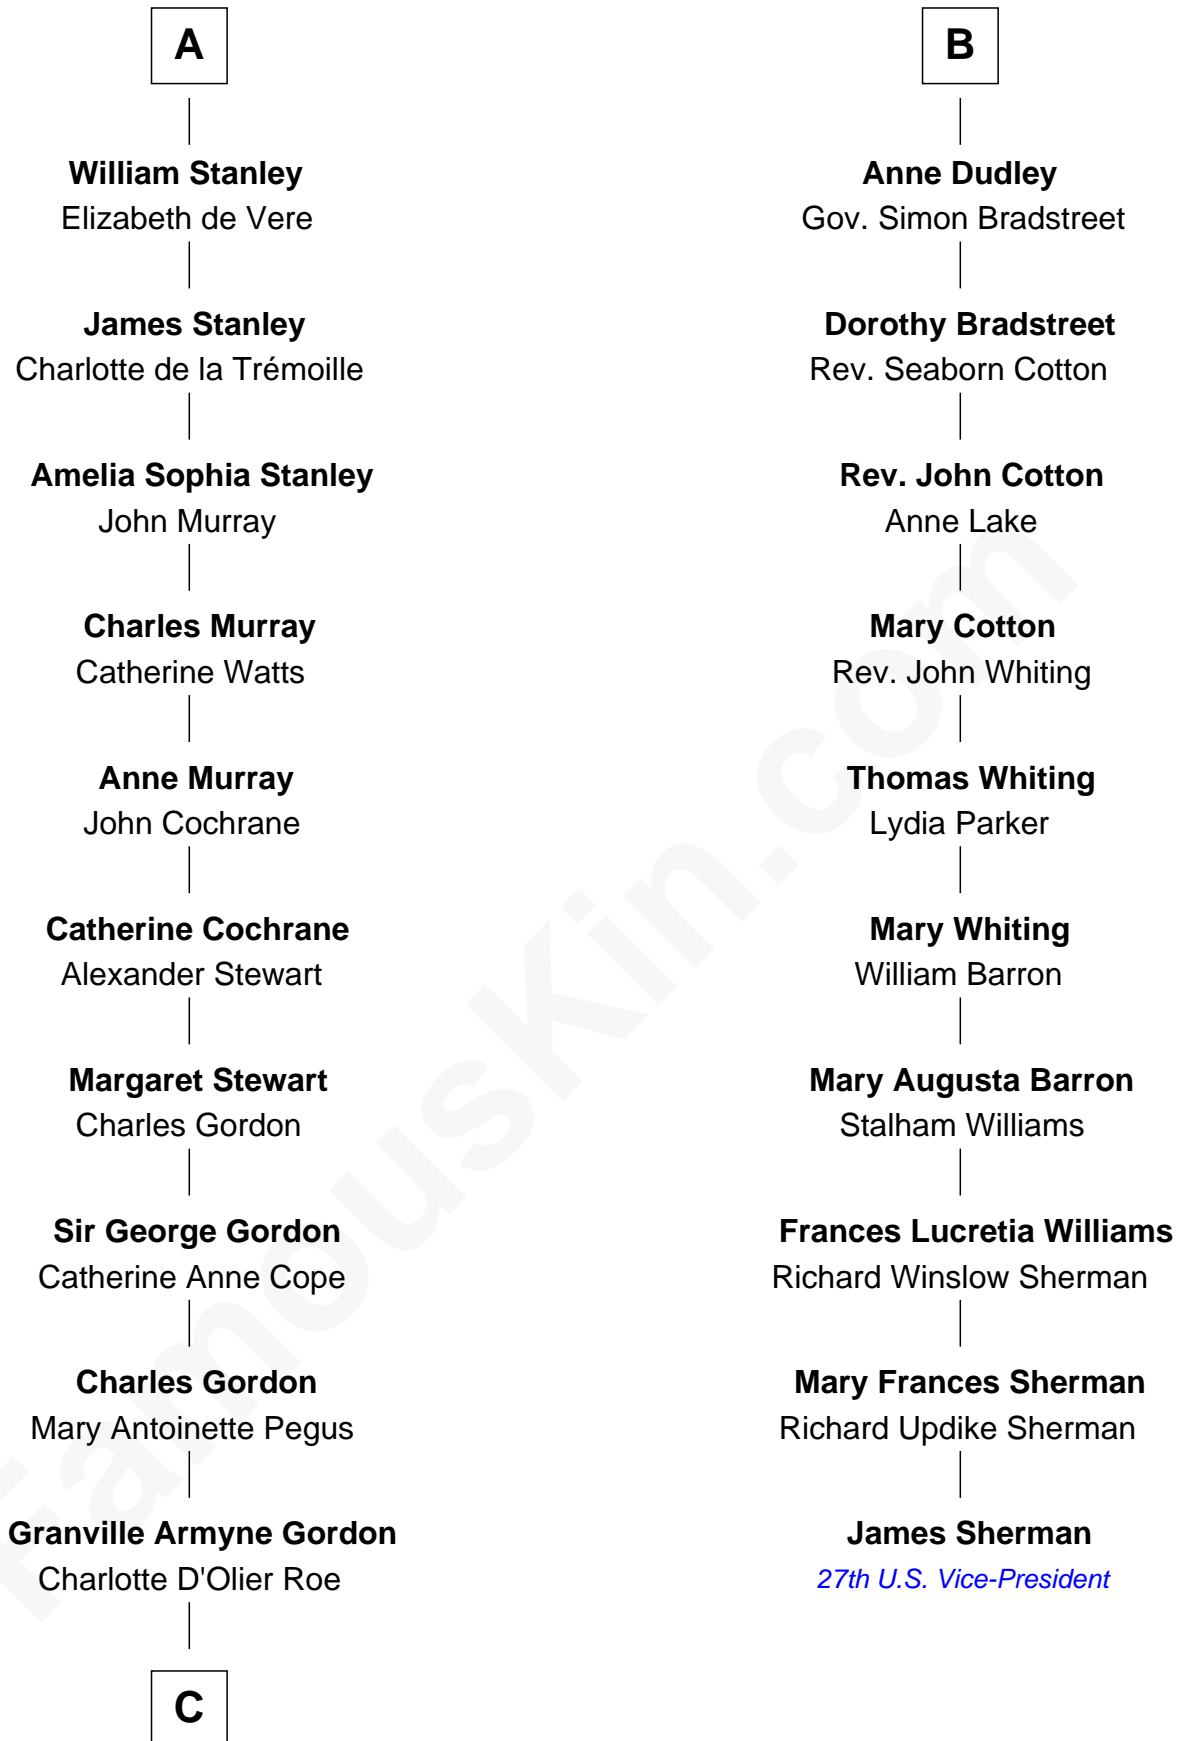

FamousKin.com

Relationship Chart of

Cara Delevingne

Fashion Model and Movie Actress

16th cousin 5 times removed of

James Sherman

27th U.S. Vice-President

C

Armyne Evelyne Gordon

Sir Lionel Lawson Faudel-Phillips

Anne Margaret Faudel-Phillips

John Vincent Sheffield

Jane Armyne Sheffield

Sir Jocelyn Edward Greville Stevens

Pandora Anne Stevens

Charles Hamar Delevingne

Cara Delevingne

Model and Actress