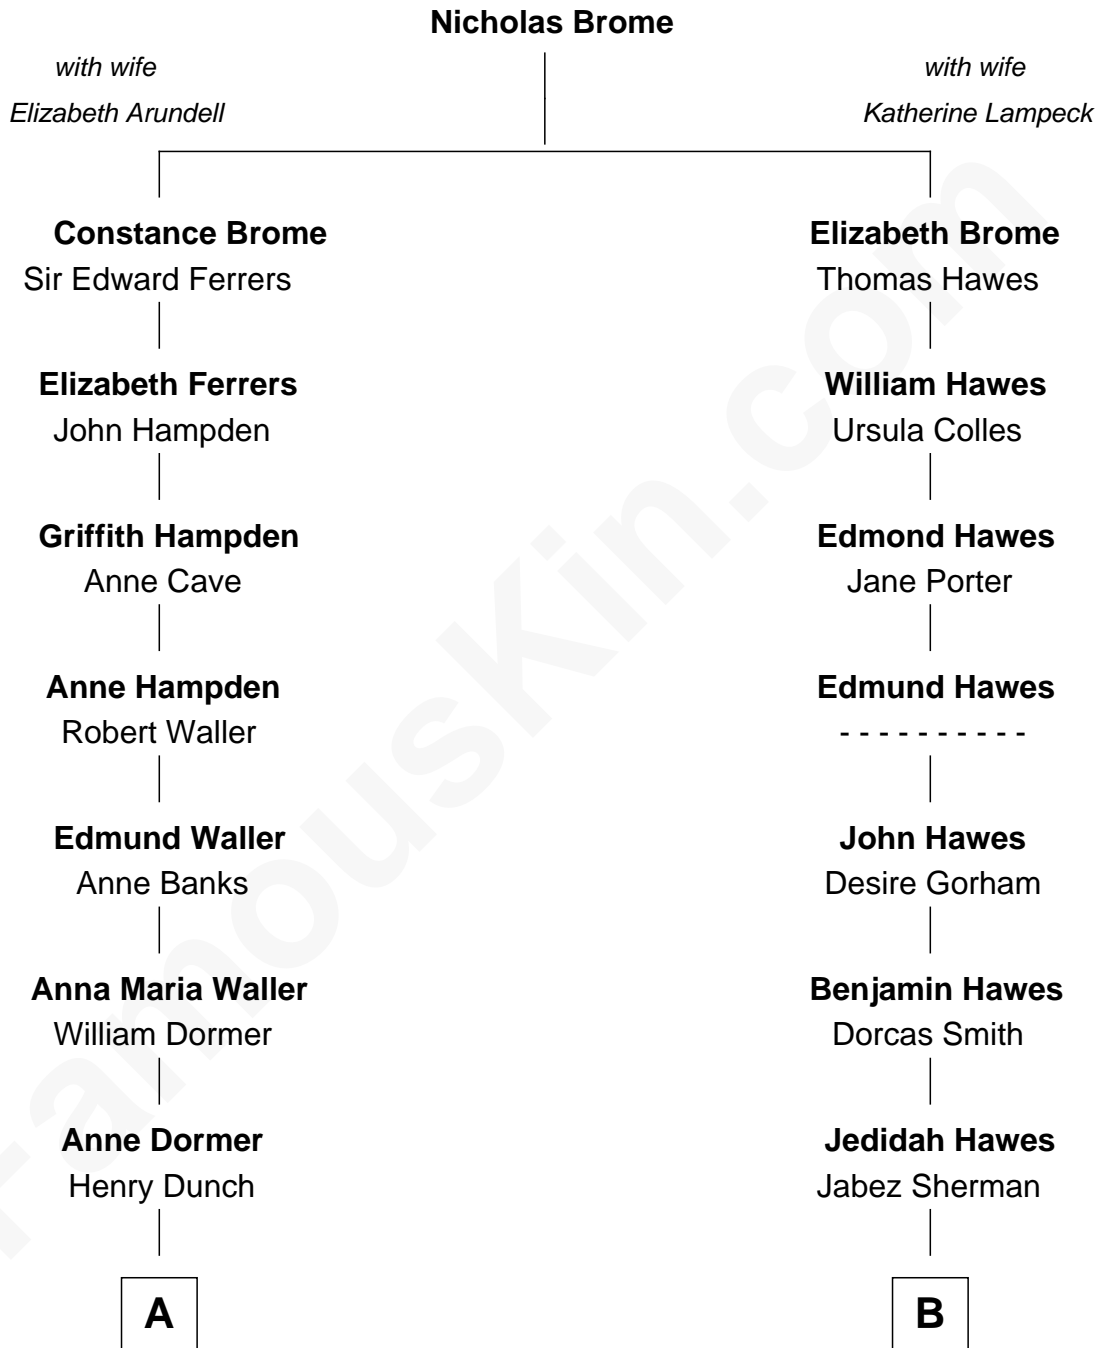

FamousKin.com

Relationship Chart of

Cara Delevingne

Fashion Model and Movie Actress

11th cousin 6 times removed of

James Sherman

27th U.S. Vice-President

A

Elizabeth Dunch
Sir Cecil Bishopp

Sir Cecil Bishopp
Anne Boscawen

Catherine Bishopp
Sir Charles Cope

Catherine Anne Cope
Sir George Gordon

Charles Gordon
Mary Antoinette Pegus

Granville Armyne Gordon
Charlotte D'Olier Roe