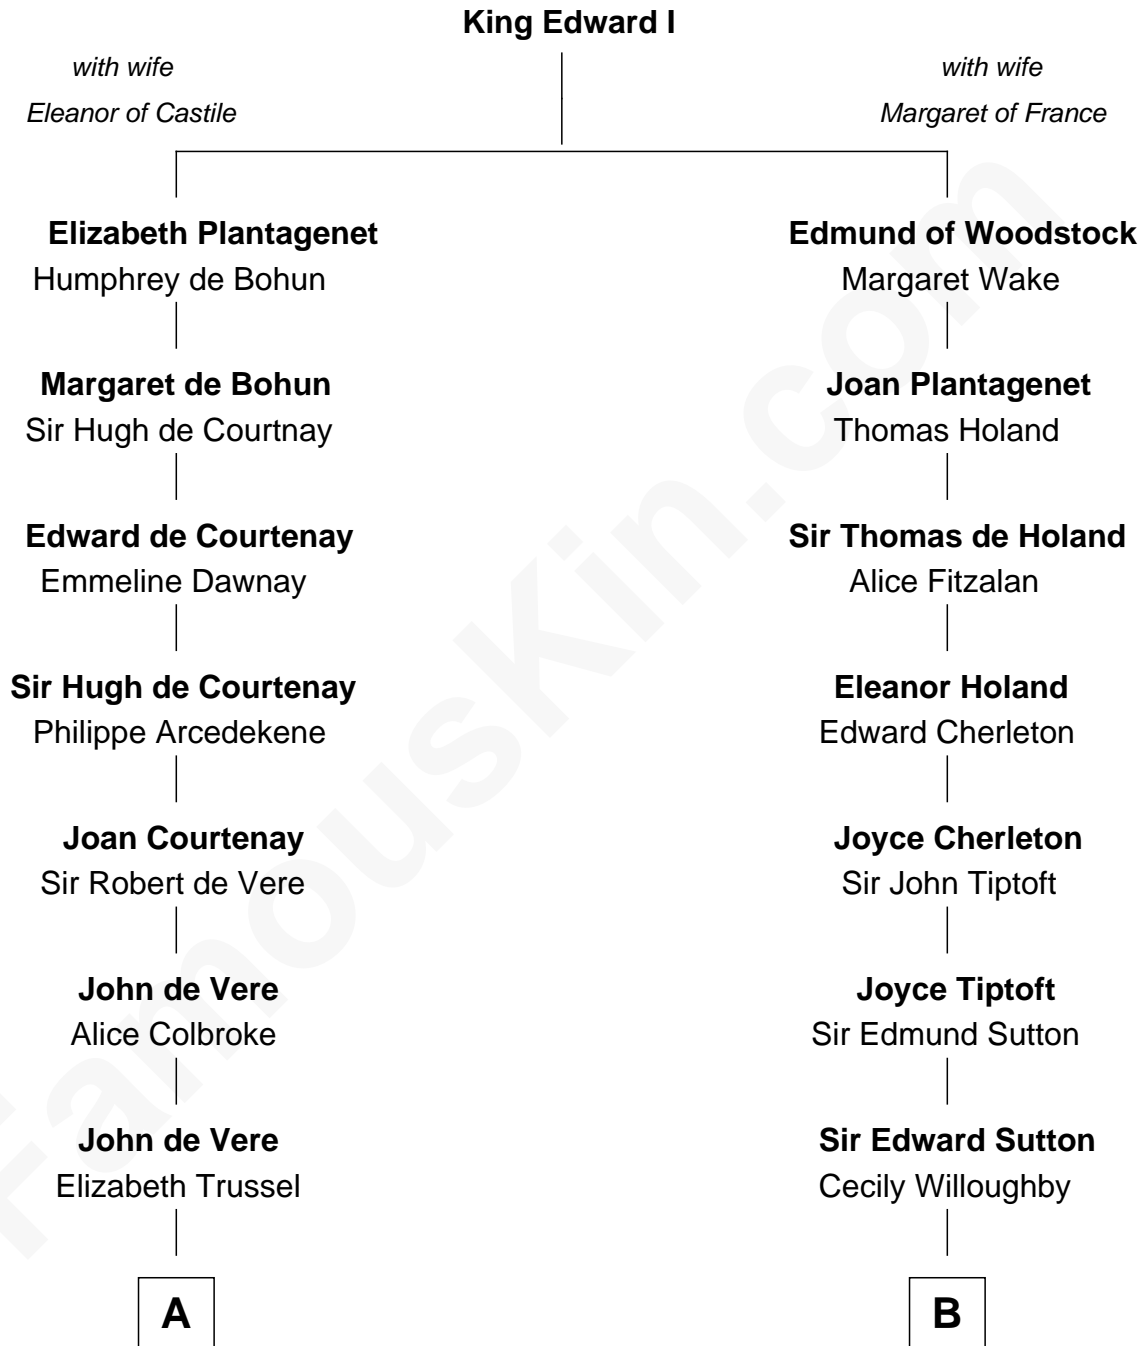

FamousKin.com

Relationship Chart of

Cara Delevingne

Fashion Model and Movie Actress

20th cousin 1 time removed of

James Sherman

27th U.S. Vice-President

C

Sir Berkeley Digby George Sheffield
Julia Mary de Tuyll van Serooskerken

John Vincent Sheffield
Anne Margaret Faudel-Phillips

Jane Armyne Sheffield
Sir Jocelyn Edward Greville Stevens

Pandora Anne Stevens
Charles Hamar Delevingne

Cara Delevingne
Model and Actress

D

Mary Augusta Barron
Stalham Williams

Frances Lucretia Williams
Richard Winslow Sherman

Mary Frances Sherman
Richard Updike Sherman

James Sherman
27th U.S. Vice-President