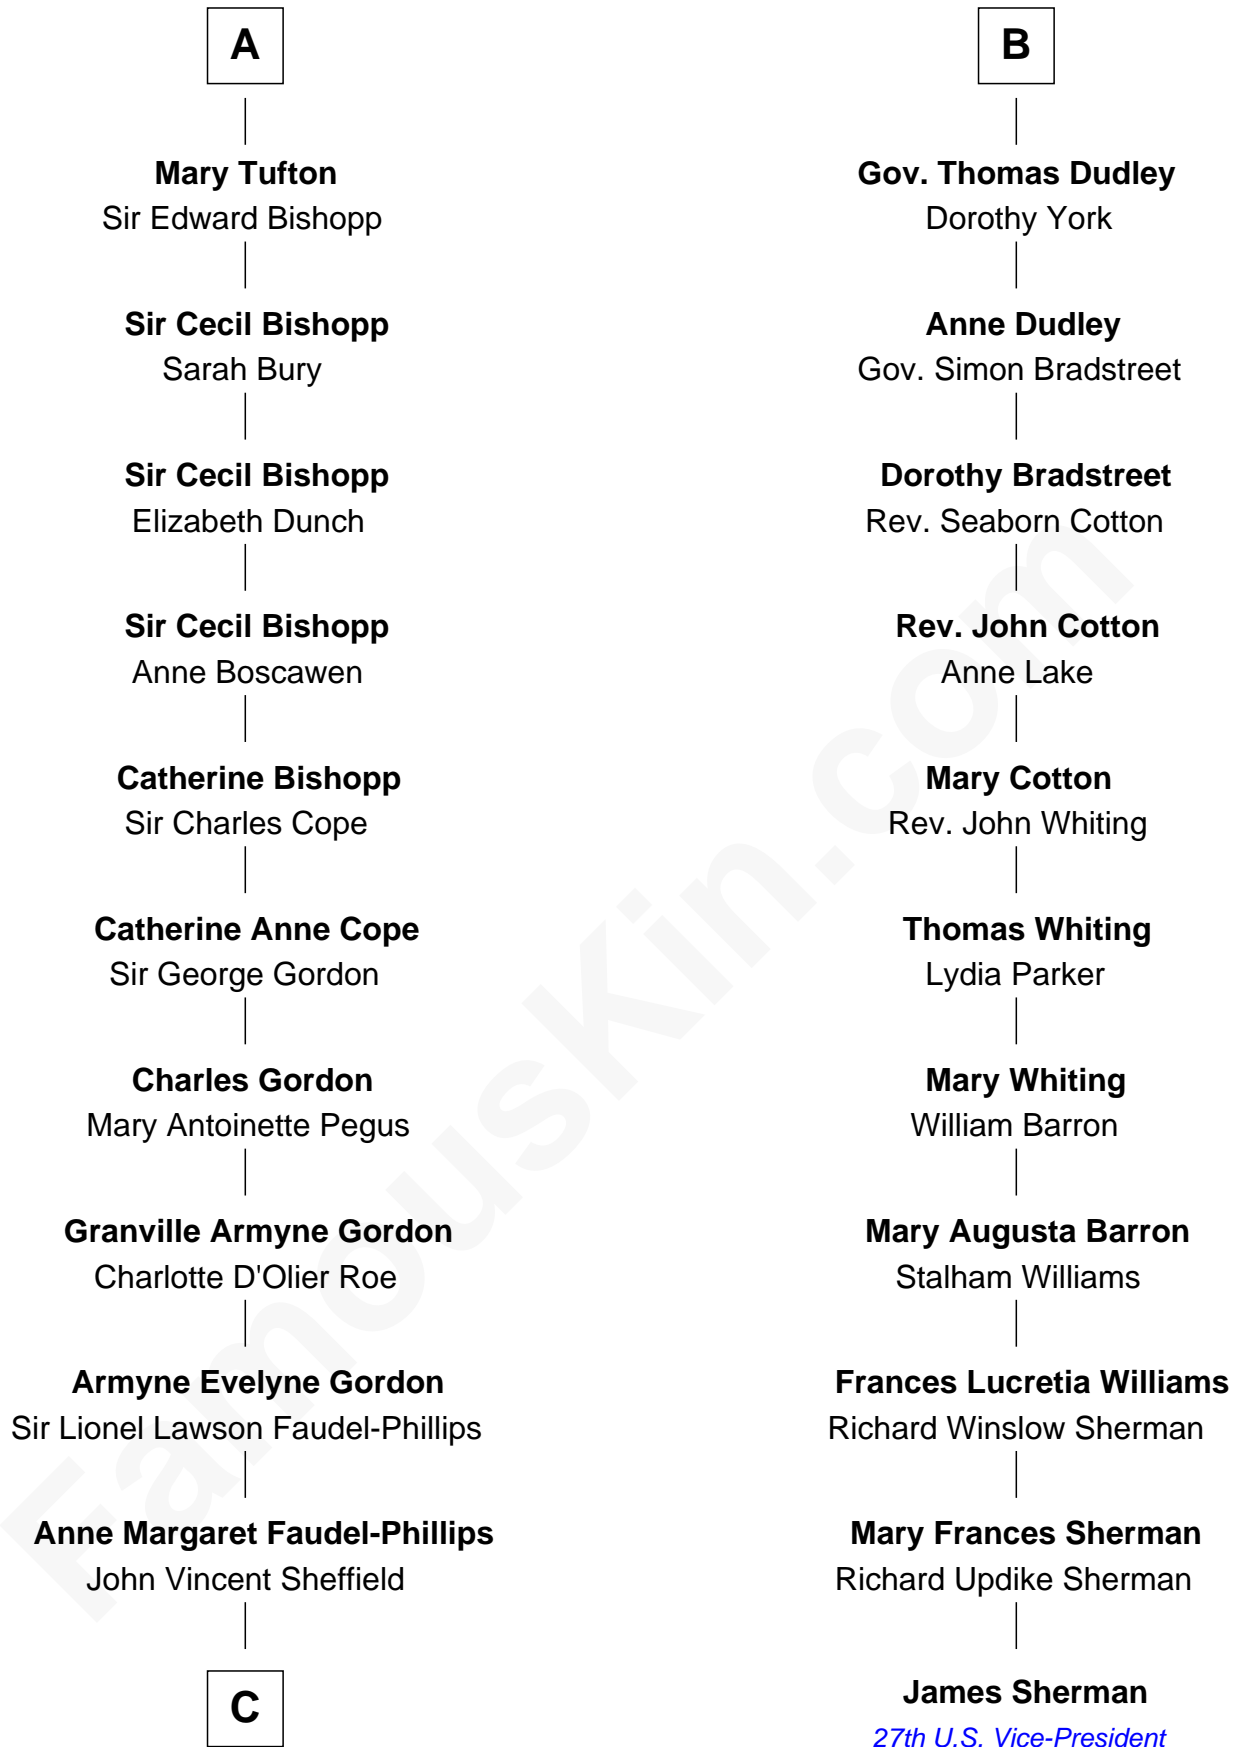

## Relationship Chart of

### Cara Delevingne

*Fashion Model and Movie Actress*

17th cousin 2 times removed of

**James Sherman**

*27th U.S. Vice-President*

**Jane Armyne Sheffield**

Sir Jocelyn Edward Greville Stevens

**Pandora Anne Stevens**

Charles Hamar Delevingne

**Cara Delevingne**

*Model and Actress*

FamousKin.com