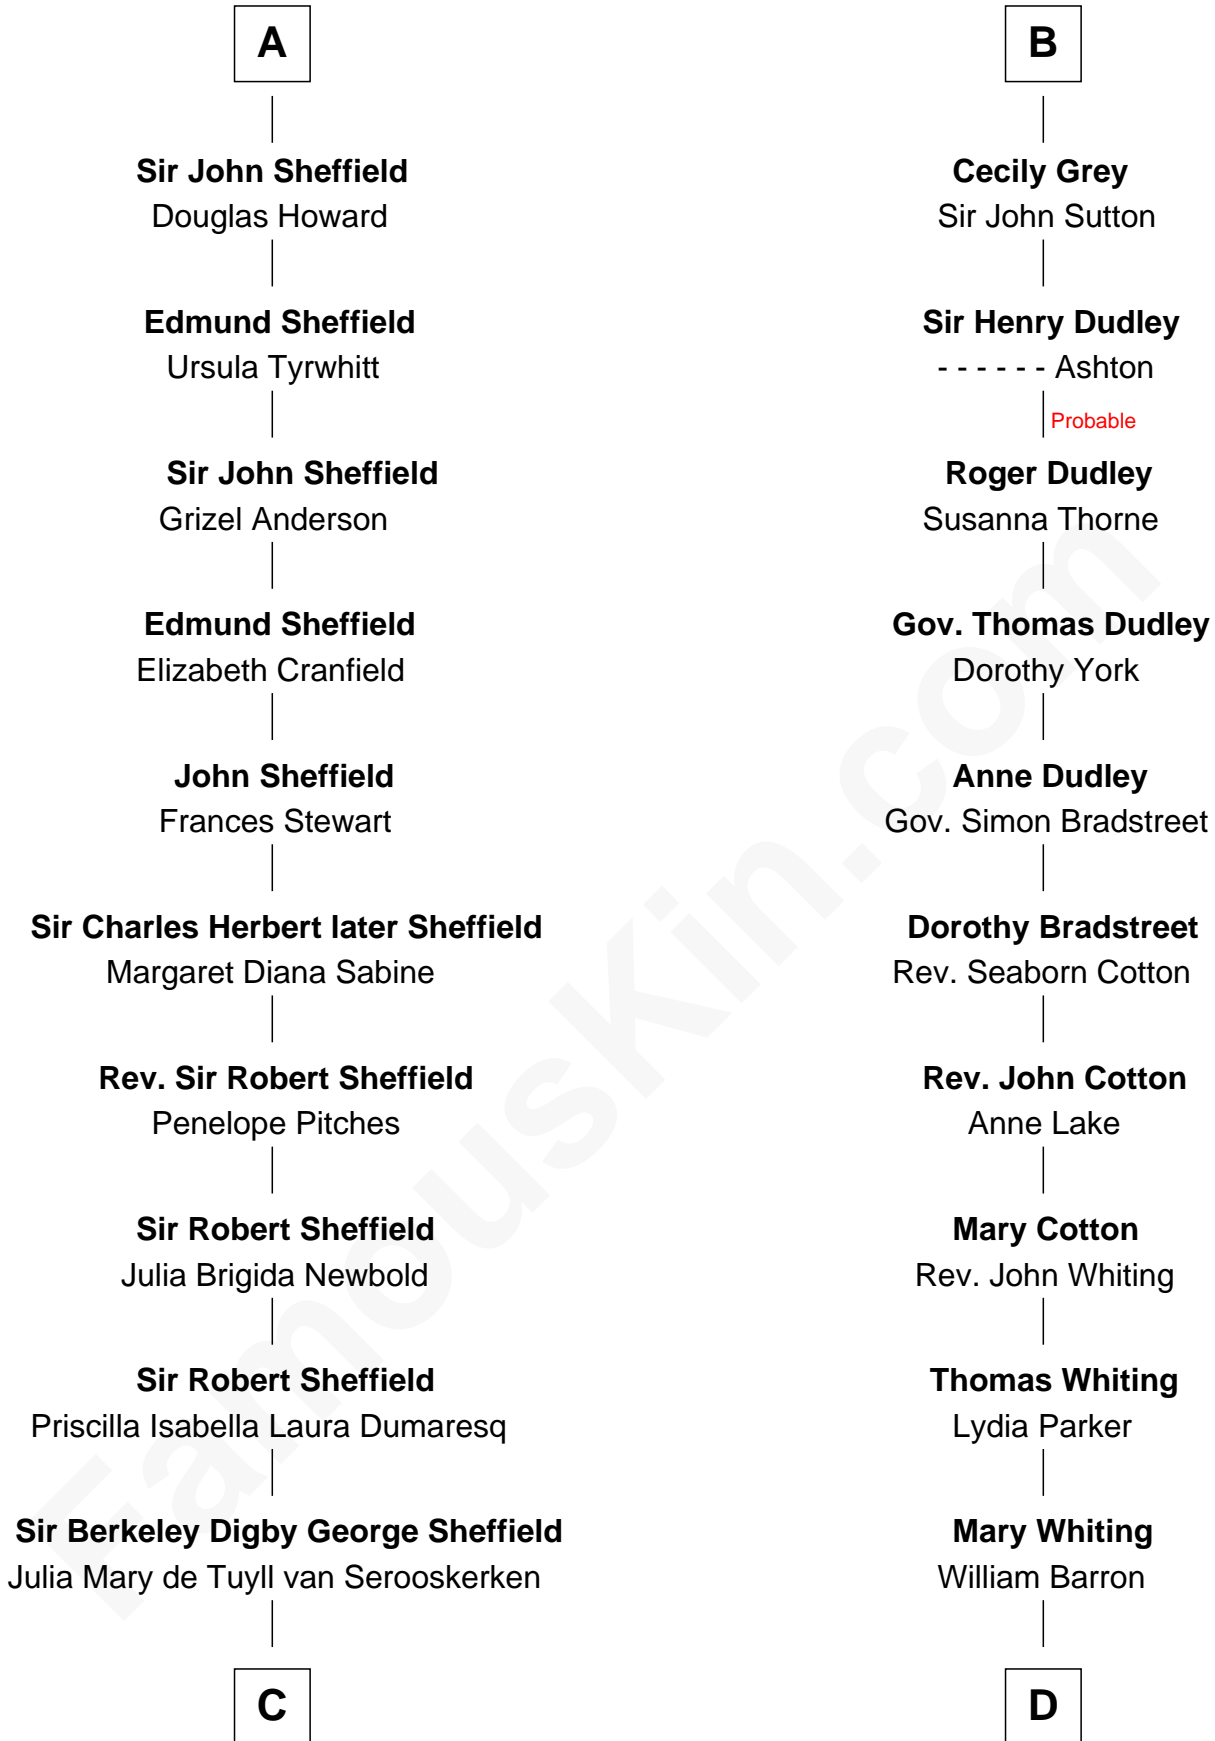

FamousKin.com Relationship Chart of

Cara Delevingne

Fashion Model and Movie Actress

20th cousin of

James Sherman

27th U.S. Vice-President

Bartholomew de Badlesmere

Margaret de Clare

Elizabeth Harington

William Bonville

Katherine Neville

Cecily Bonville

Thomas Grey

B

C

John Vincent Sheffield
Anne Margaret Faudel-Phillips