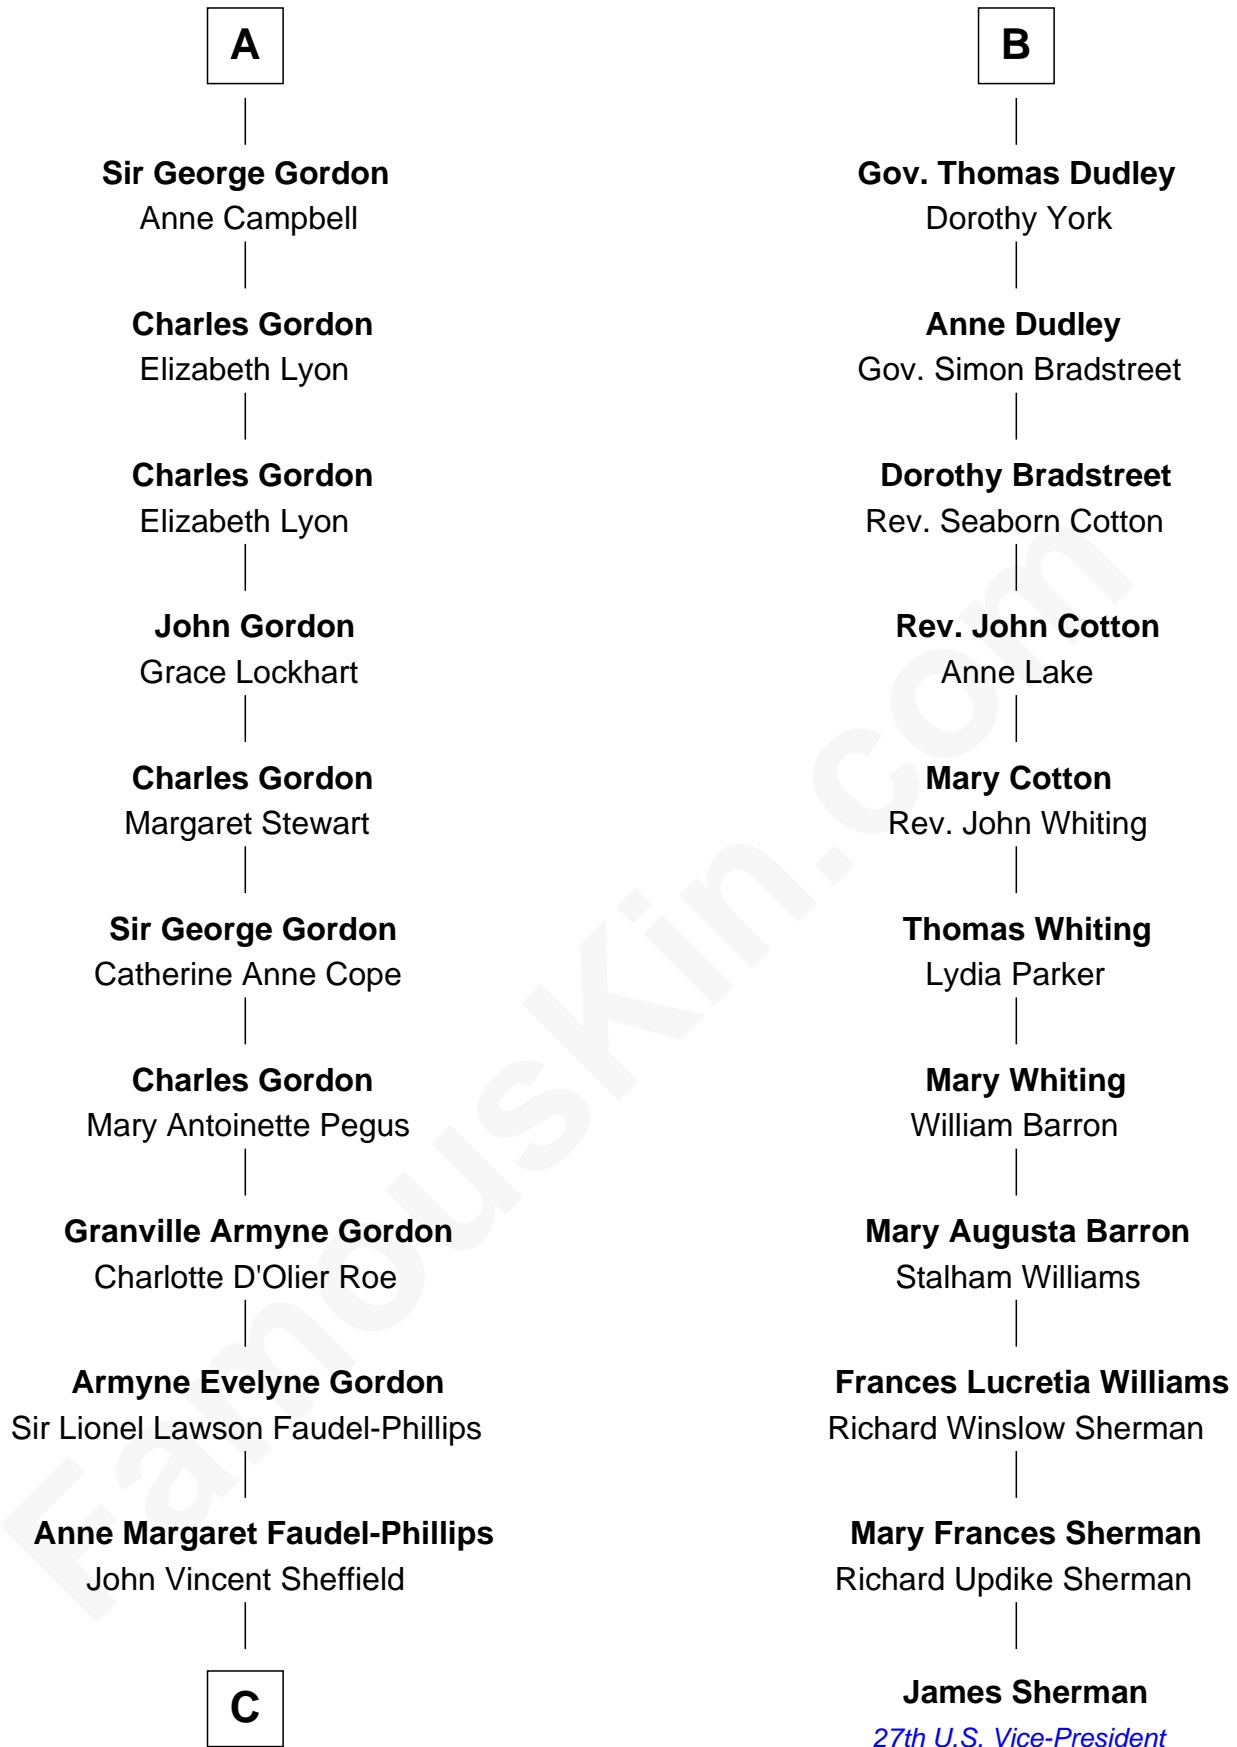

FamousKin.com

Relationship Chart of

Cara Delevingne

Fashion Model and Movie Actress

17th cousin 2 times removed of

James Sherman

27th U.S. Vice-President

Sir Thomas de Holand

Alice Fitzalan

—
Jane Armyne Sheffield

Sir Jocelyn Edward Greville Stevens

—
Pandora Anne Stevens

Charles Hamar Delevingne

—
Cara Delevingne

Model and Actress

FamousKin.com