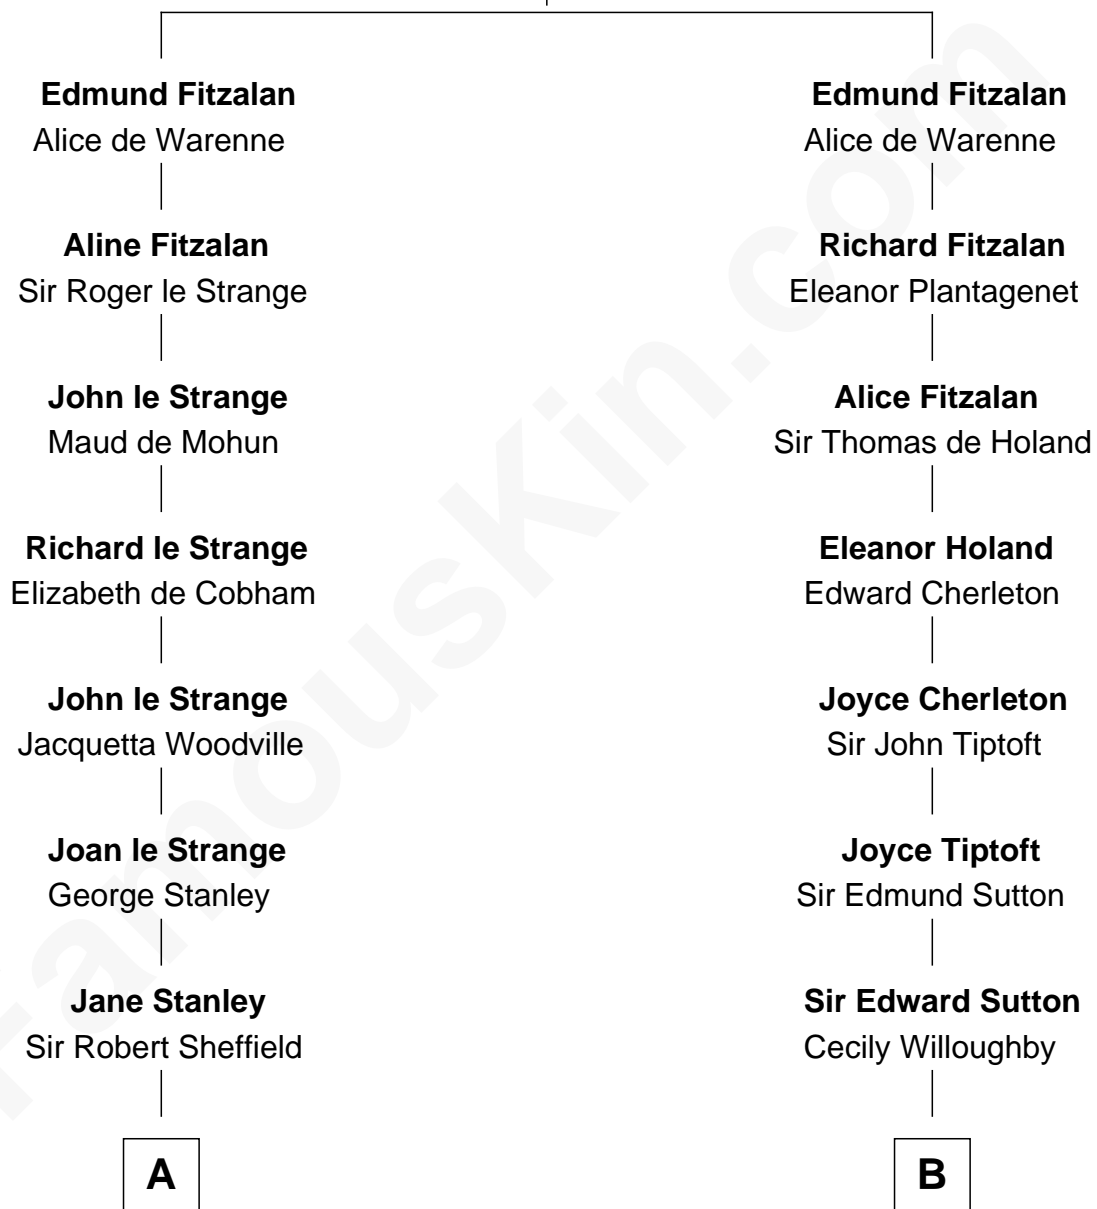

FamousKin.com

Relationship Chart of

Cara Delevingne

Fashion Model and Movie Actress

20th cousin 1 time removed of

James Sherman

27th U.S. Vice-President

Richard Fitzalan

Alice de Saluzzo

C

Sir Berkeley Digby George Sheffield
Julia Mary de Tuyll van Serooskerken

John Vincent Sheffield
Anne Margaret Faudel-Phillips

Jane Armyne Sheffield
Sir Jocelyn Edward Greville Stevens

Pandora Anne Stevens
Charles Hamar Delevingne

Cara Delevingne
Model and Actress

D

Mary Augusta Barron
Stalham Williams

Frances Lucretia Williams
Richard Winslow Sherman

Mary Frances Sherman
Richard Updike Sherman

James Sherman
27th U.S. Vice-President