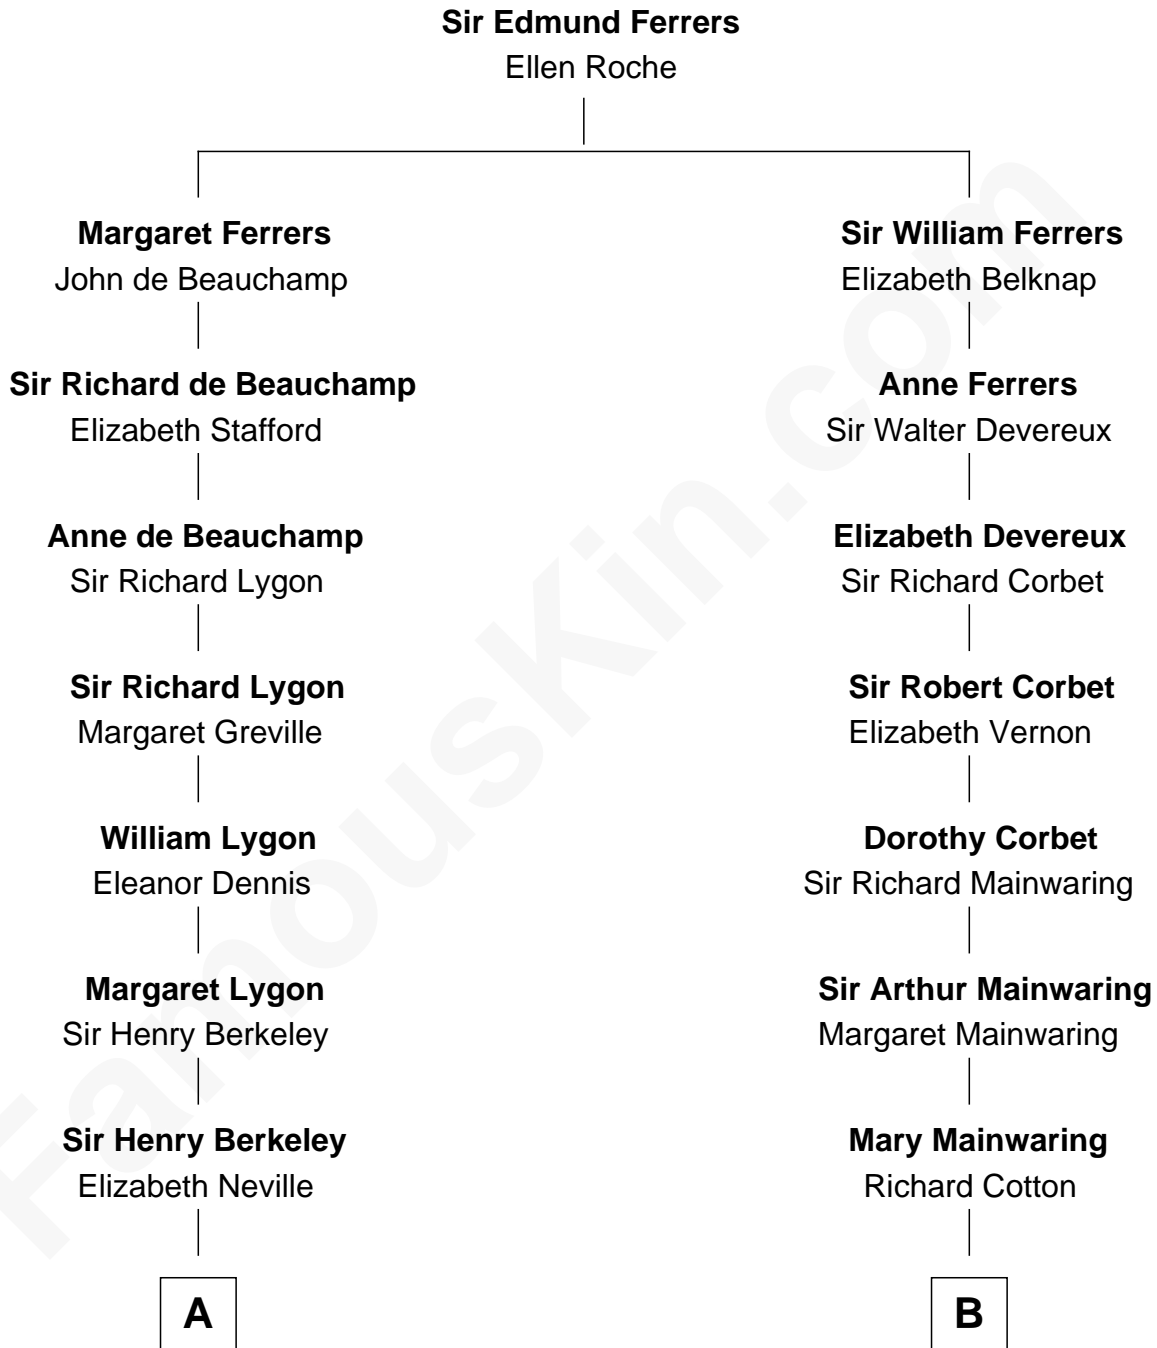

## Relationship Chart of

### Cara Delevingne

*Fashion Model and Movie Actress*

17th cousin 2 times removed of

**Allen Dulles**

*5th Director of the C.I.A.*

**C**

—  
**Jane Armyne Sheffield**

Sir Jocelyn Edward Greville Stevens

—  
**Pandora Anne Stevens**

Charles Hamar Delevingne

—  
**Cara Delevingne**

*Model and Actress*

FamousKin.com