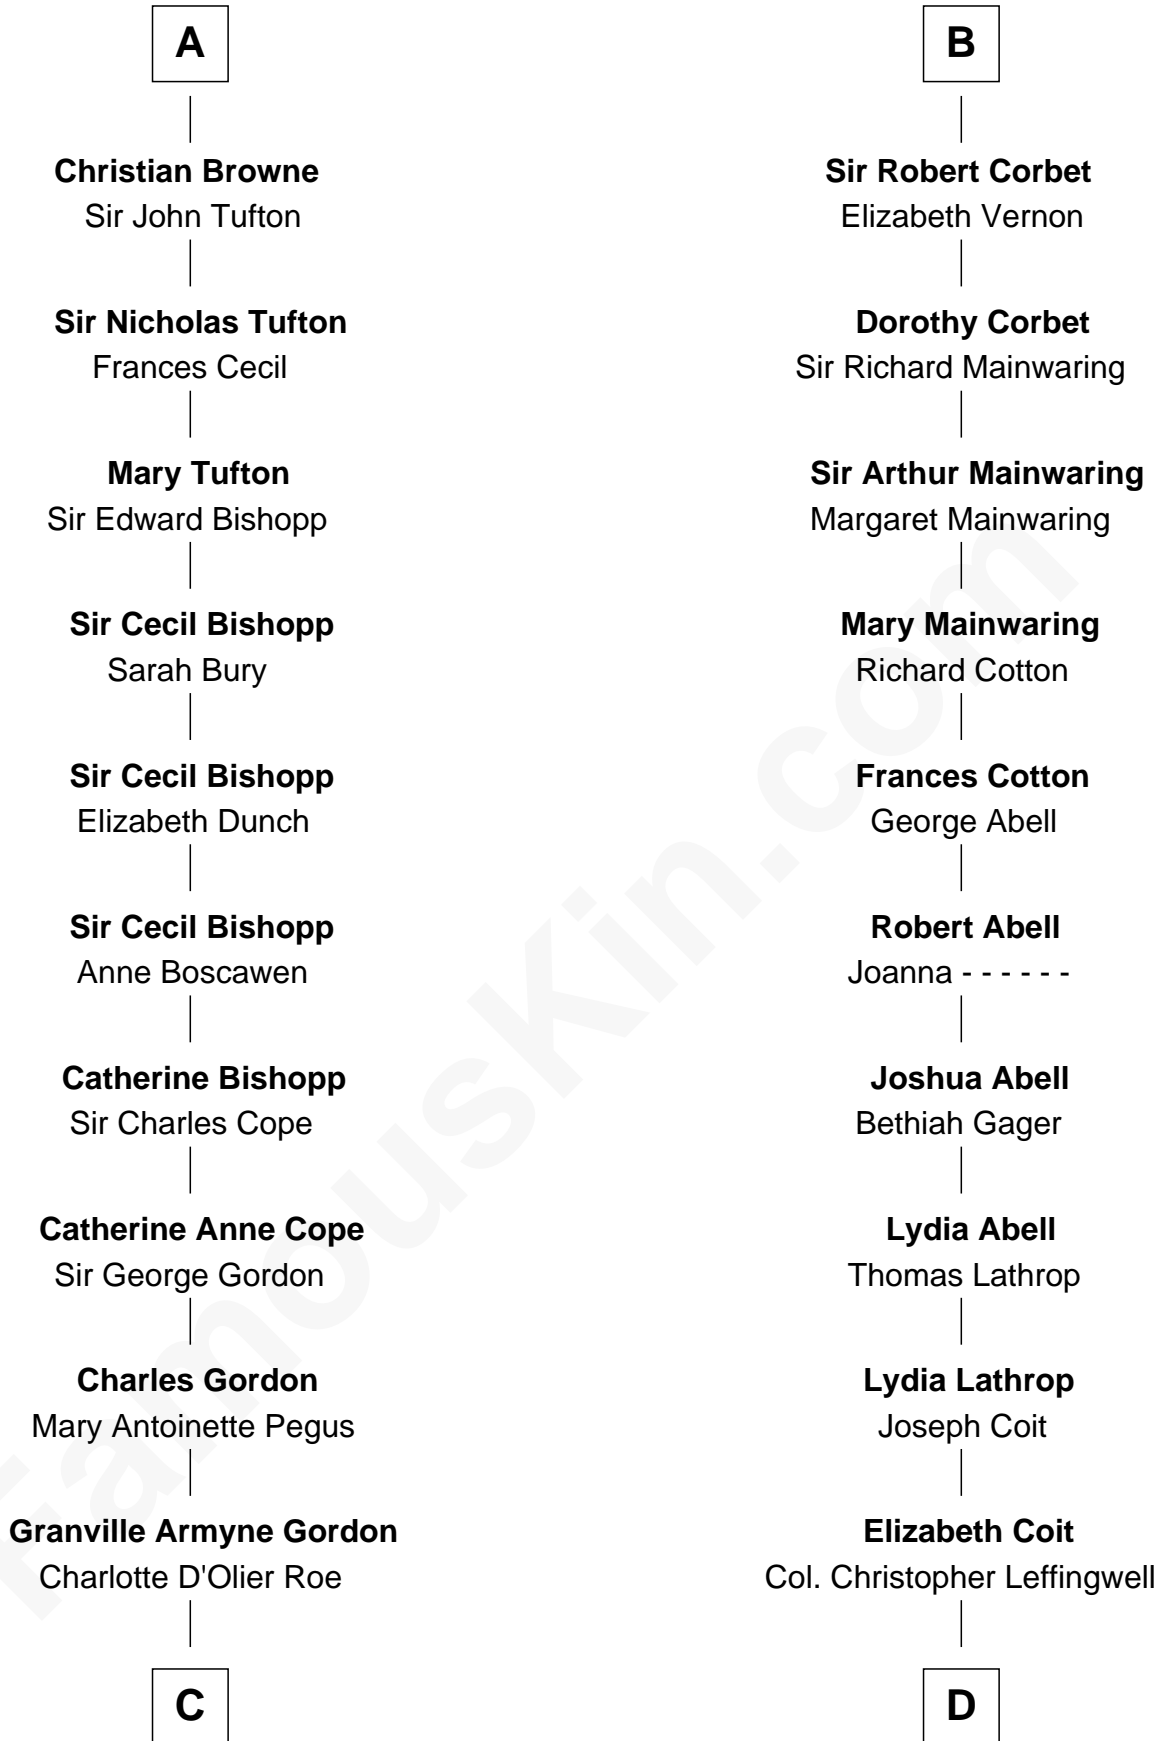

FamousKin.com

Relationship Chart of

Cara Delevingne

Fashion Model and Movie Actress

21st cousin of

Allen Dulles

5th Director of the C.I.A.

C

Armyne Evelyne Gordon
Sir Lionel Lawson Faudel-Phillips

Anne Margaret Faudel-Phillips
John Vincent Sheffield

Jane Armyne Sheffield
Sir Jocelyn Edward Greville Stevens

Pandora Anne Stevens
Charles Hamar Delevingne

Cara Delevingne
Model and Actress

D

Joanna Leffingwell
Charles Lathrop

Harriet Wadsworth Lathrop
Rev. Miron Winslow

Harriet Lathrop Winslow
Rev. John Welsh Dulles

Allen Macy Dulles
Edith Foster

Allen Dulles
5th Director of the C.I.A.