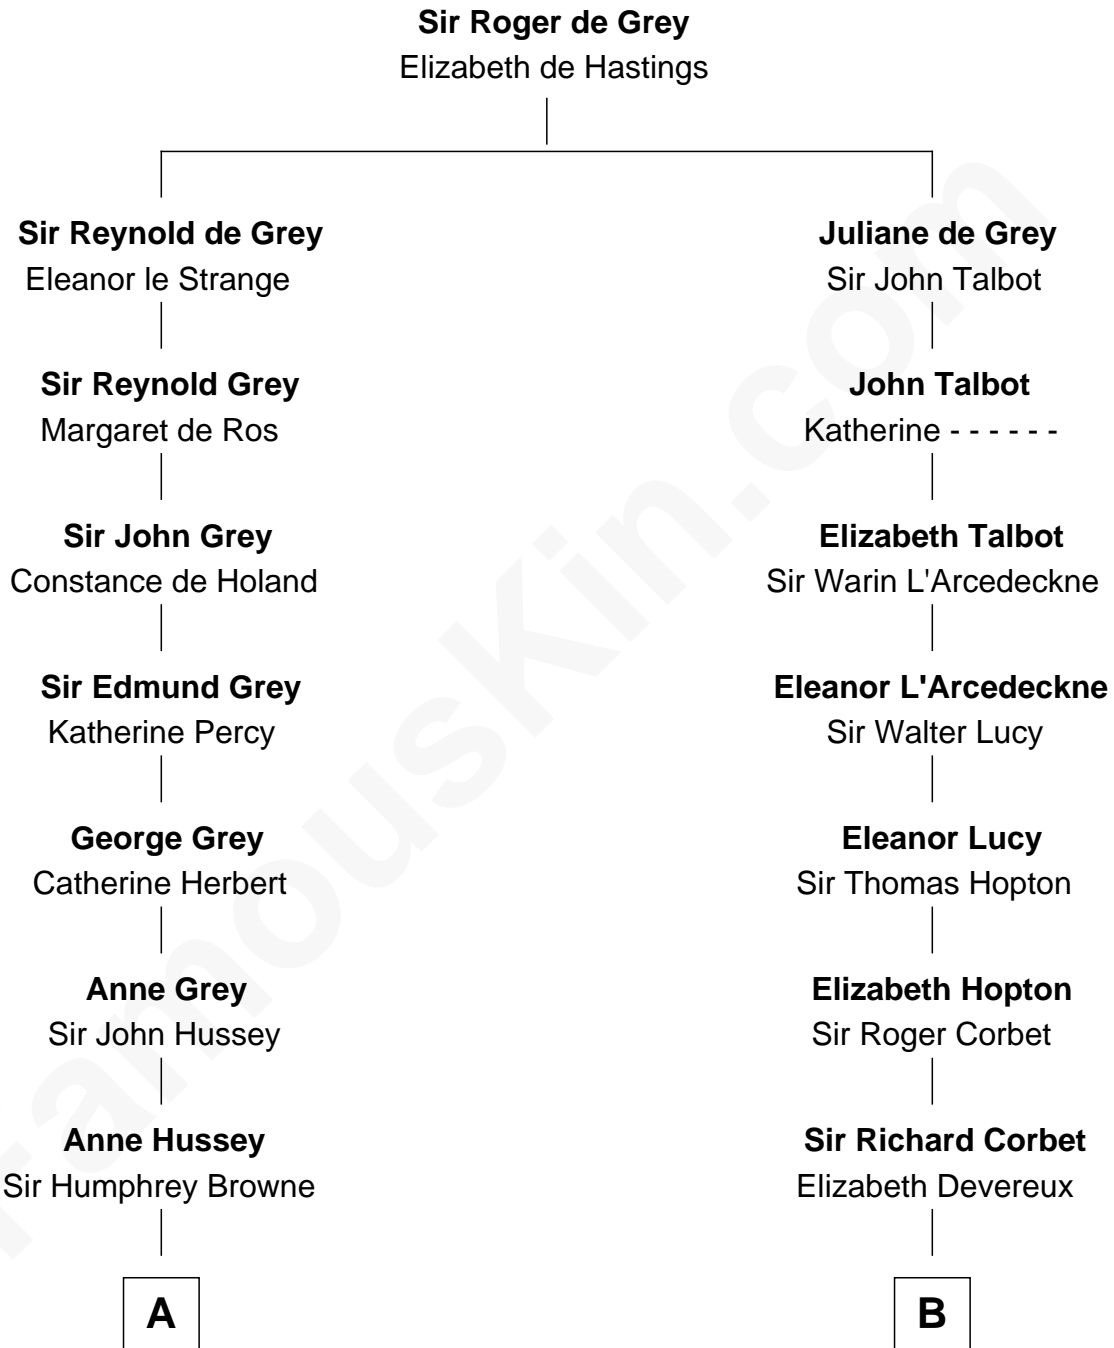

FamousKin.com

Relationship Chart of

Cara Delevingne

Fashion Model and Movie Actress

21st cousin of

Allen Dulles

5th Director of the C.I.A.

C

Armyne Evelyne Gordon
Sir Lionel Lawson Faudel-Phillips

Anne Margaret Faudel-Phillips
John Vincent Sheffield

Jane Armyne Sheffield
Sir Jocelyn Edward Greville Stevens

Pandora Anne Stevens
Charles Hamar Delevingne