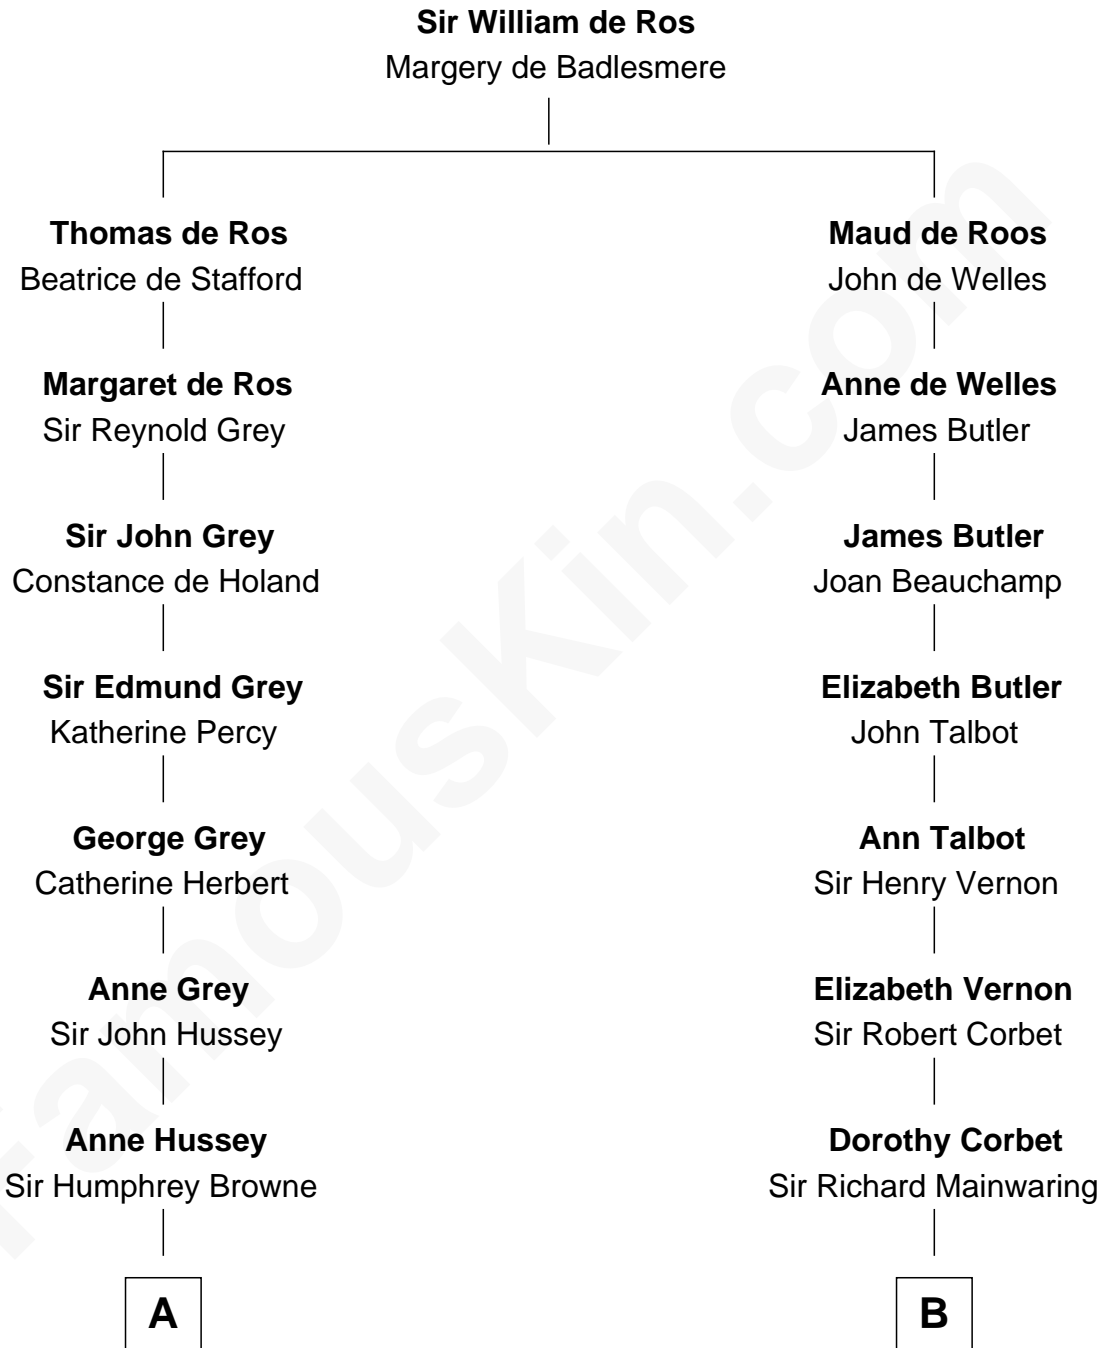

## Relationship Chart of

### Cara Delevingne

*Fashion Model and Movie Actress*

19th cousin 2 times removed of

**Allen Dulles**

*5th Director of the C.I.A.*

**C**

**Armyne Evelyne Gordon**  
Sir Lionel Lawson Faudel-Phillips

**Anne Margaret Faudel-Phillips**  
John Vincent Sheffield