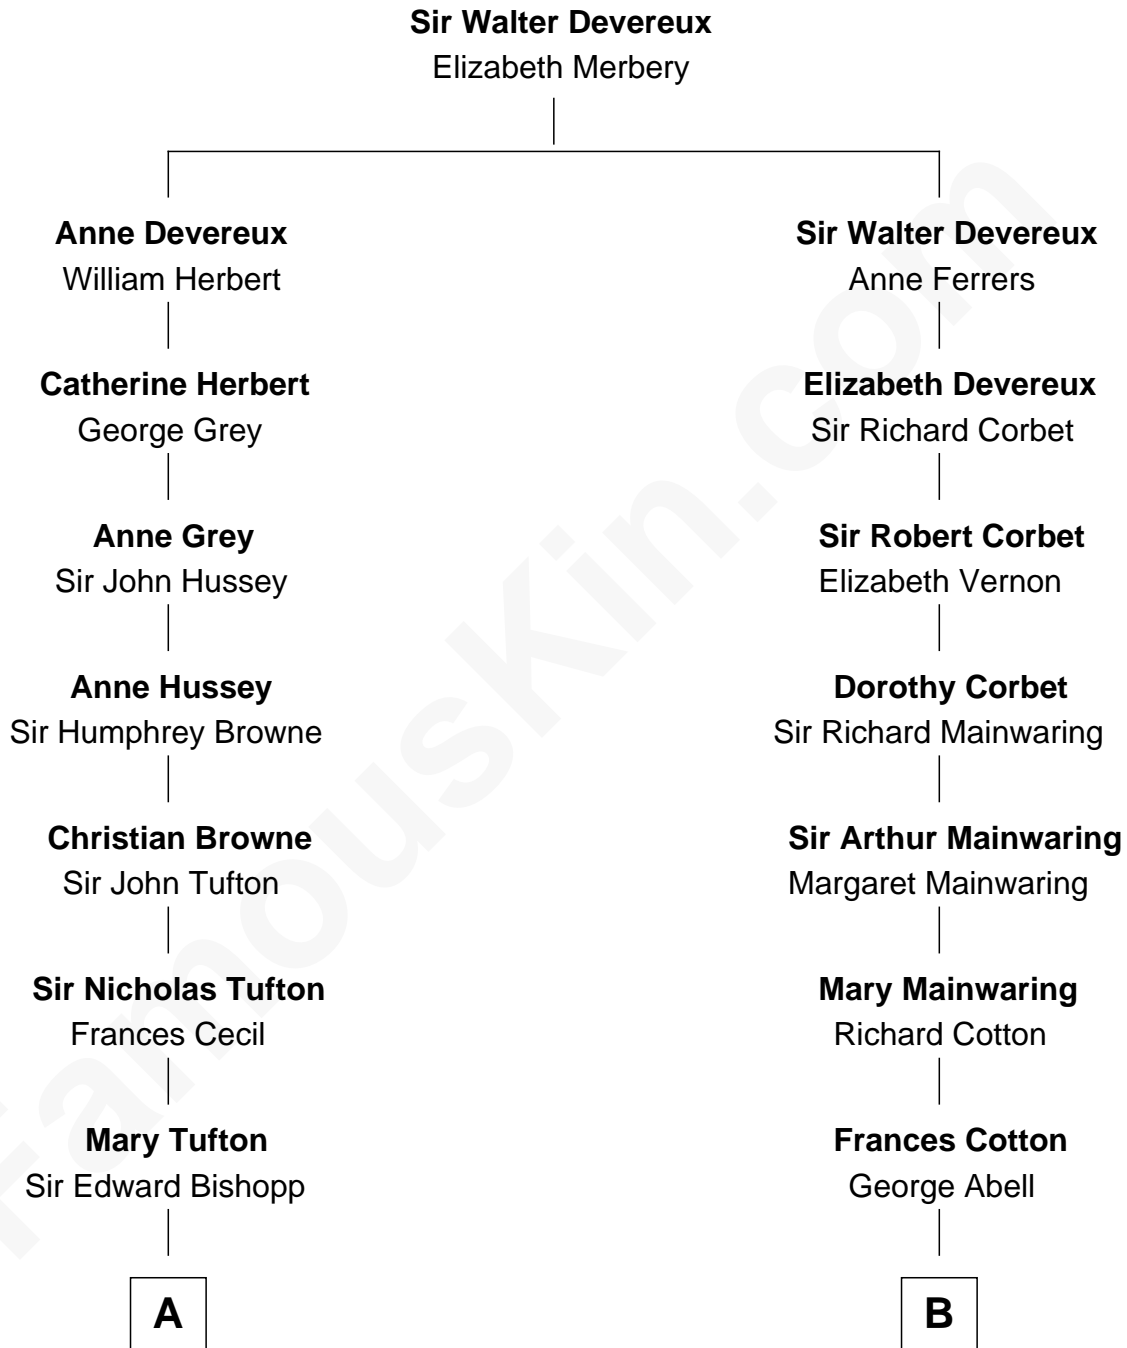

FamousKin.com

Relationship Chart of

Cara Delevingne

Fashion Model and Movie Actress

16th cousin 2 times removed of

Allen Dulles

5th Director of the C.I.A.

Pandora Anne Stevens
Charles Hamar Delevingne

Cara Delevingne
Model and Actress

FamousKin.com