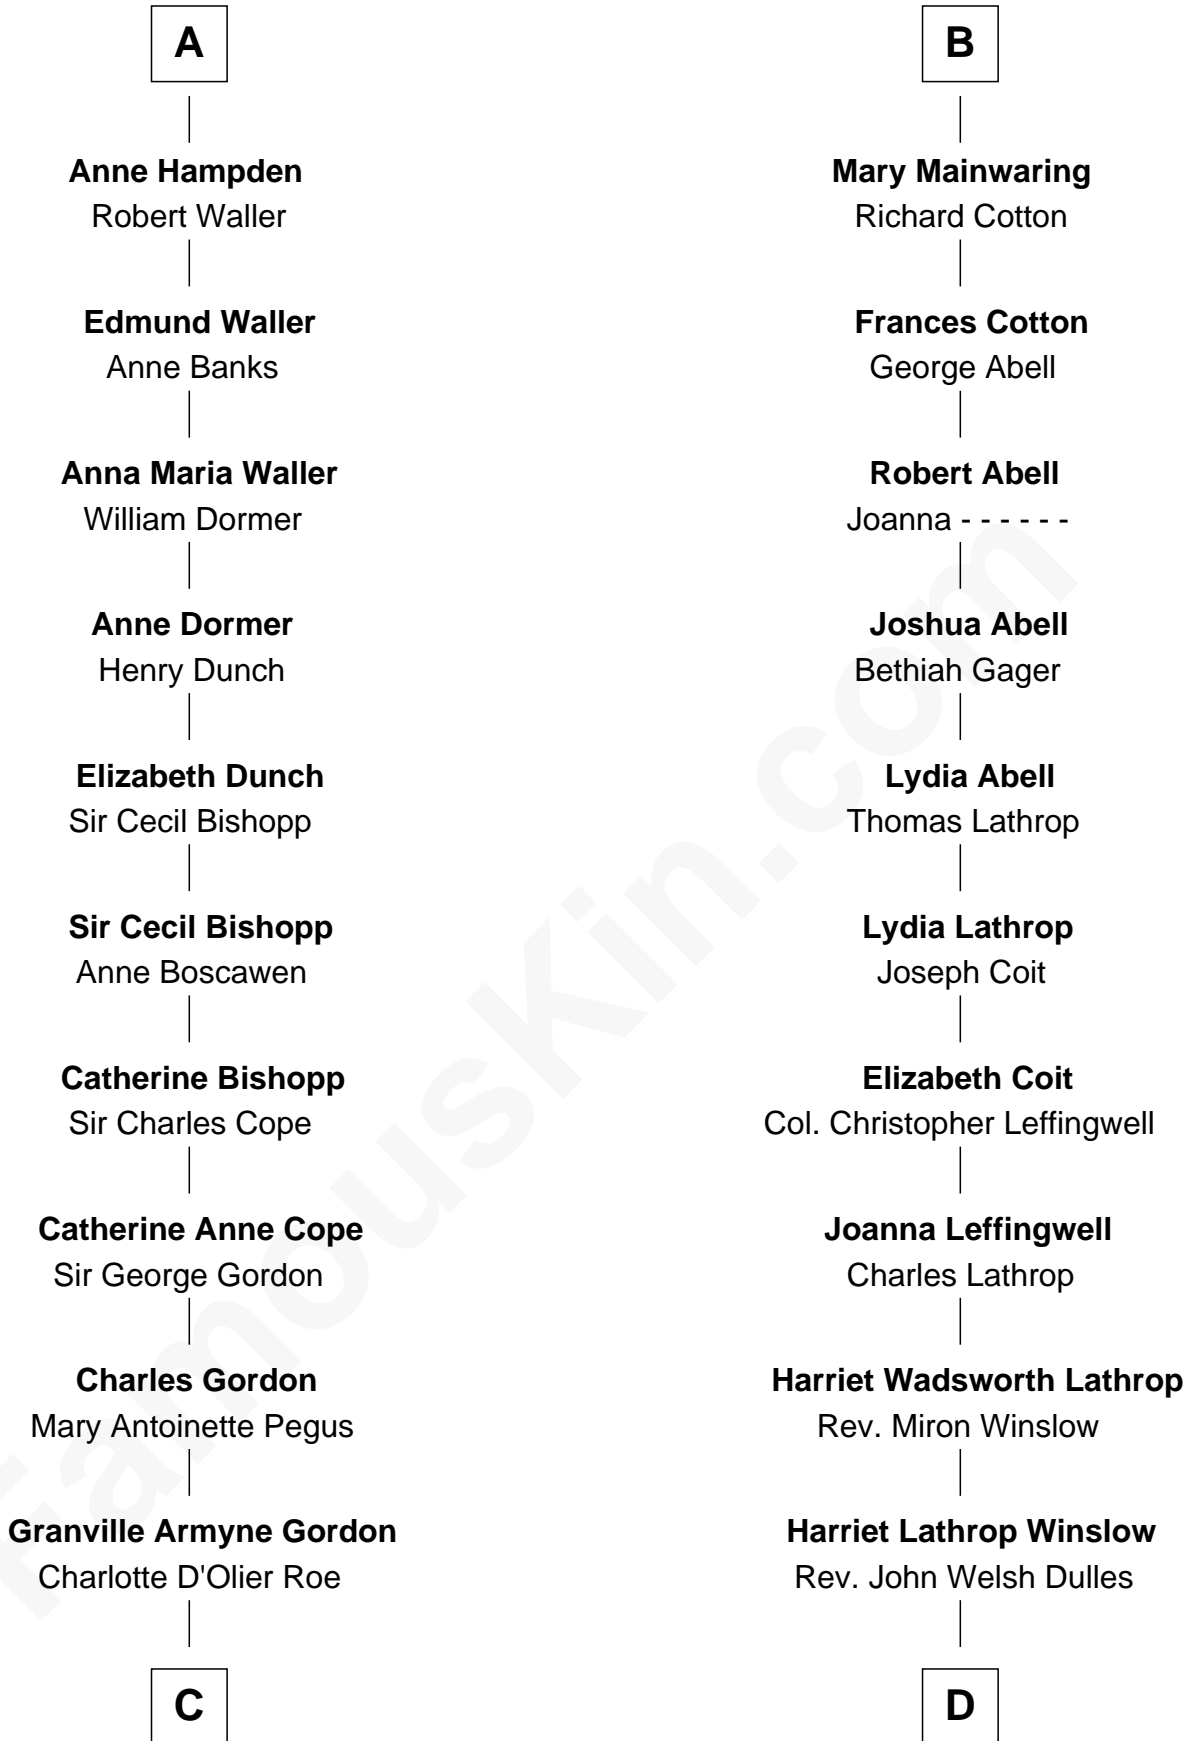

## Relationship Chart of

### Cara Delevingne

*Fashion Model and Movie Actress*

18th cousin 3 times removed of

**Allen Dulles**

*5th Director of the C.I.A.*

**John de Welles**

Maud de Roos

**C**