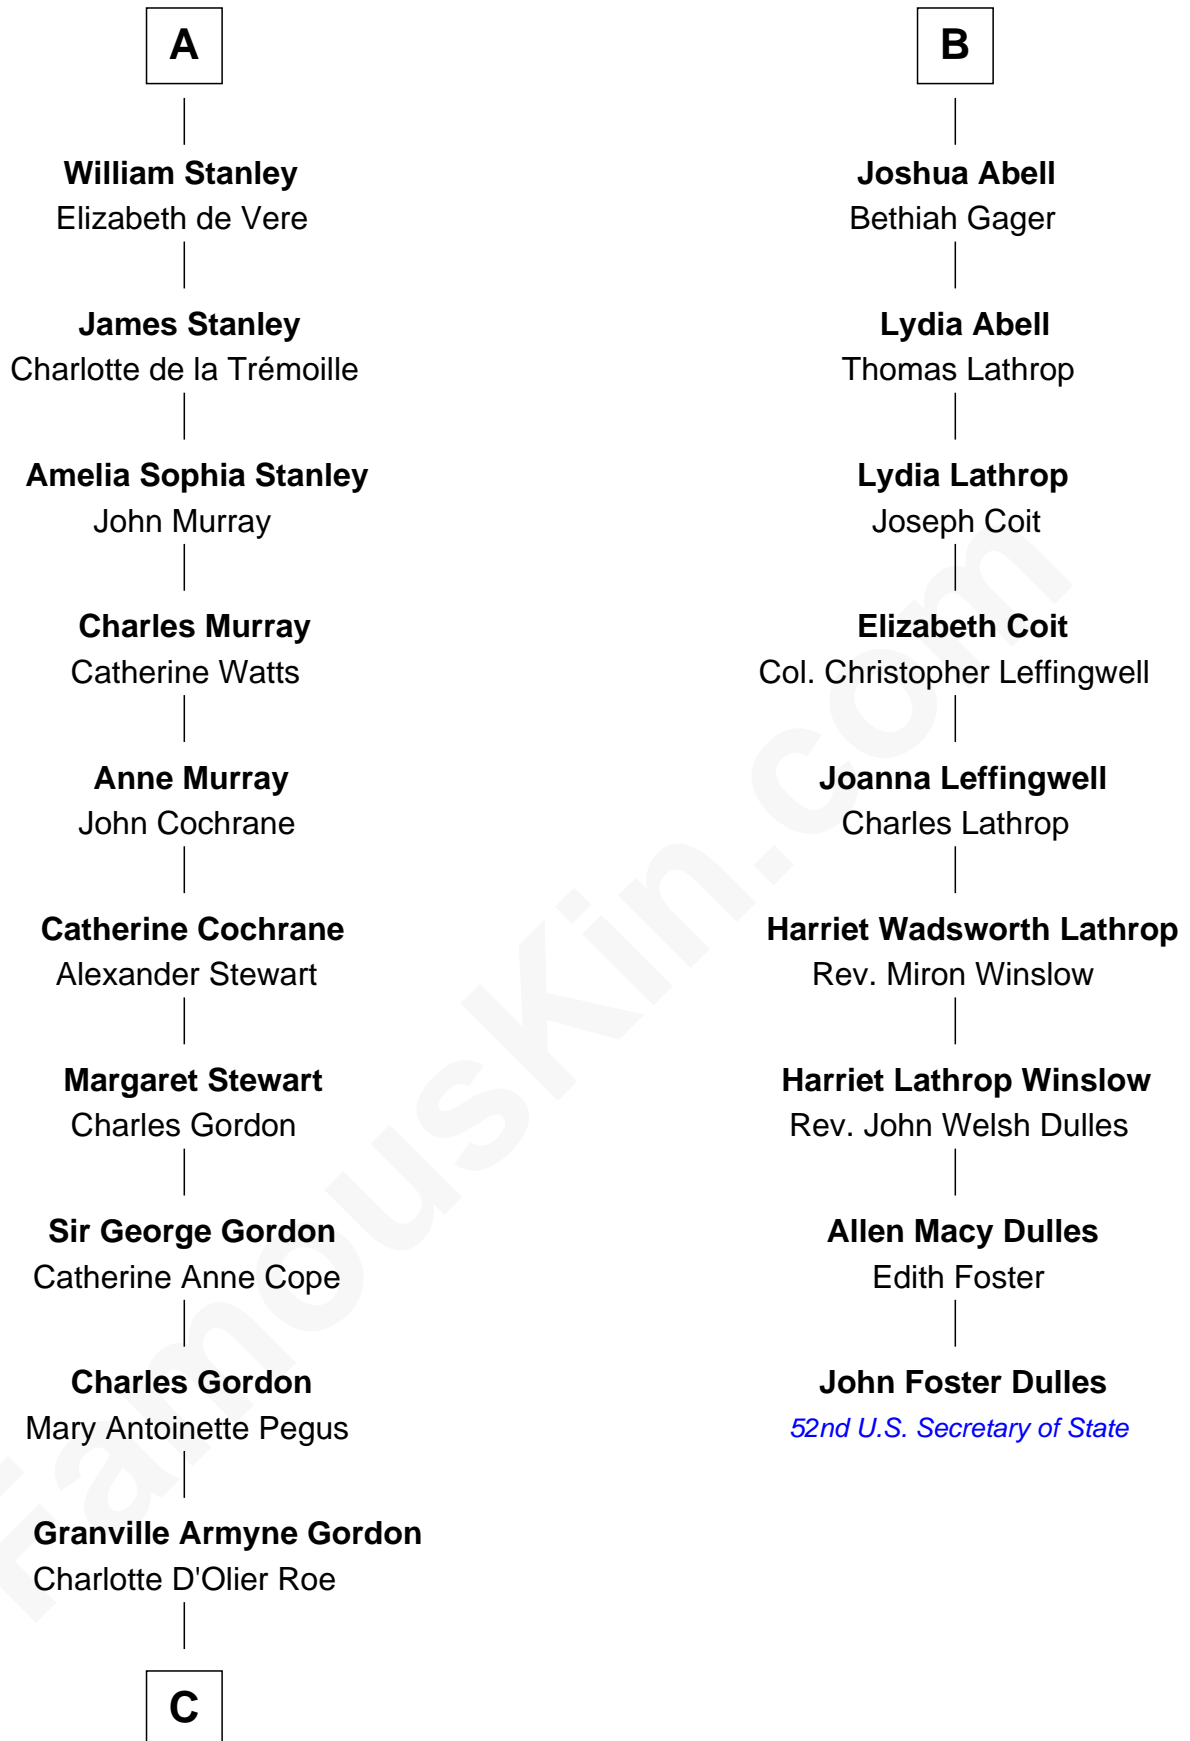

## Relationship Chart of

### Cara Delevingne

*Fashion Model and Movie Actress*

15th cousin 6 times removed of

### John Foster Dulles

*52nd U.S. Secretary of State*

**C**

**Armyne Evelyne Gordon**

Sir Lionel Lawson Faudel-Phillips

**Anne Margaret Faudel-Phillips**

John Vincent Sheffield

**Jane Armyne Sheffield**