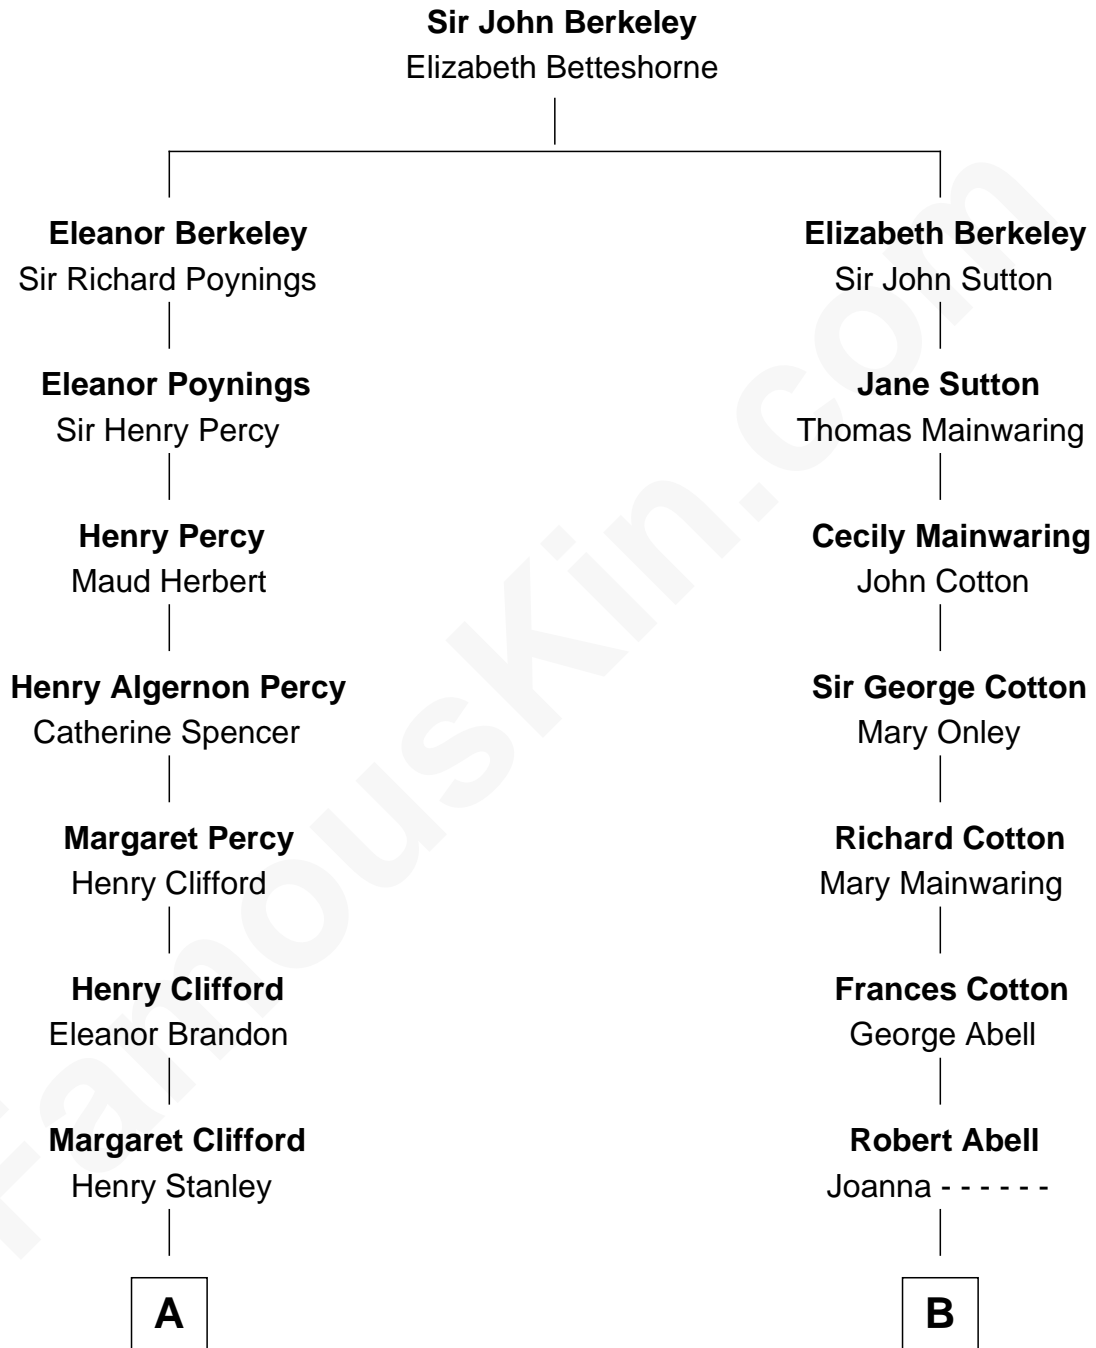

## Relationship Chart of

### Cara Delevingne

*Fashion Model and Movie Actress*

15th cousin 6 times removed of

### John Foster Dulles

*52nd U.S. Secretary of State*

**C**

**Armyne Evelyne Gordon**

Sir Lionel Lawson Faudel-Phillips

**Anne Margaret Faudel-Phillips**

John Vincent Sheffield

**Jane Armyne Sheffield**