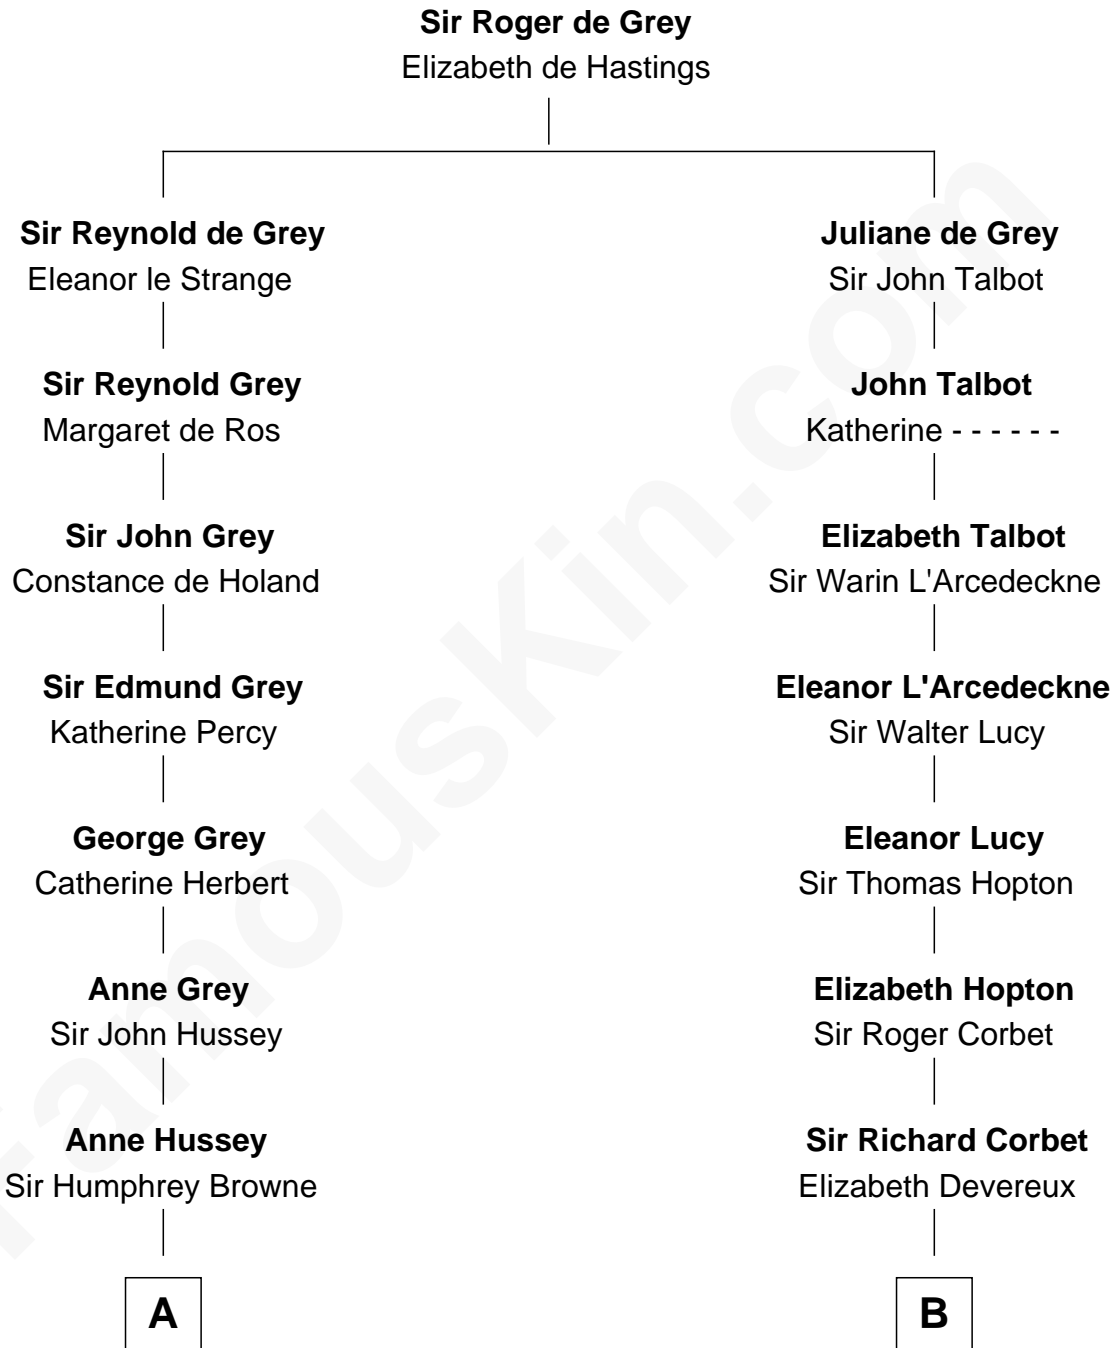

FamousKin.com

Relationship Chart of

Cara Delevingne

Fashion Model and Movie Actress

21st cousin of

John Foster Dulles

52nd U.S. Secretary of State

C

Armyne Evelyne Gordon
Sir Lionel Lawson Faudel-Phillips

Anne Margaret Faudel-Phillips
John Vincent Sheffield

Jane Armyne Sheffield
Sir Jocelyn Edward Greville Stevens

Pandora Anne Stevens
Charles Hamar Delevingne