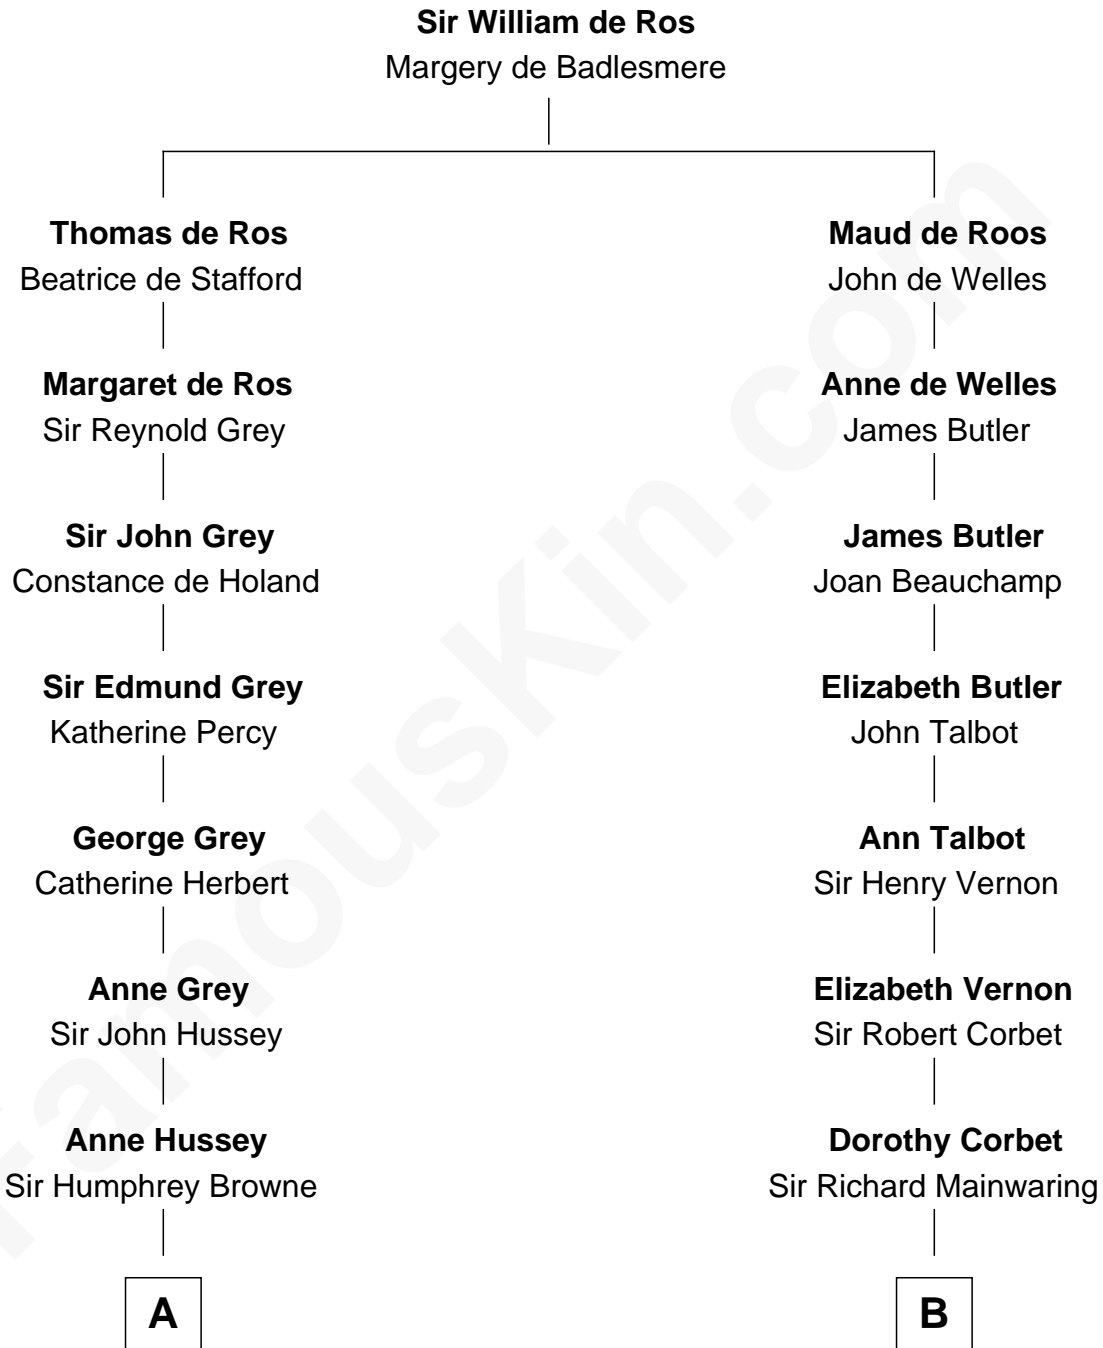

John Foster Dulles

52nd U.S. Secretary of State