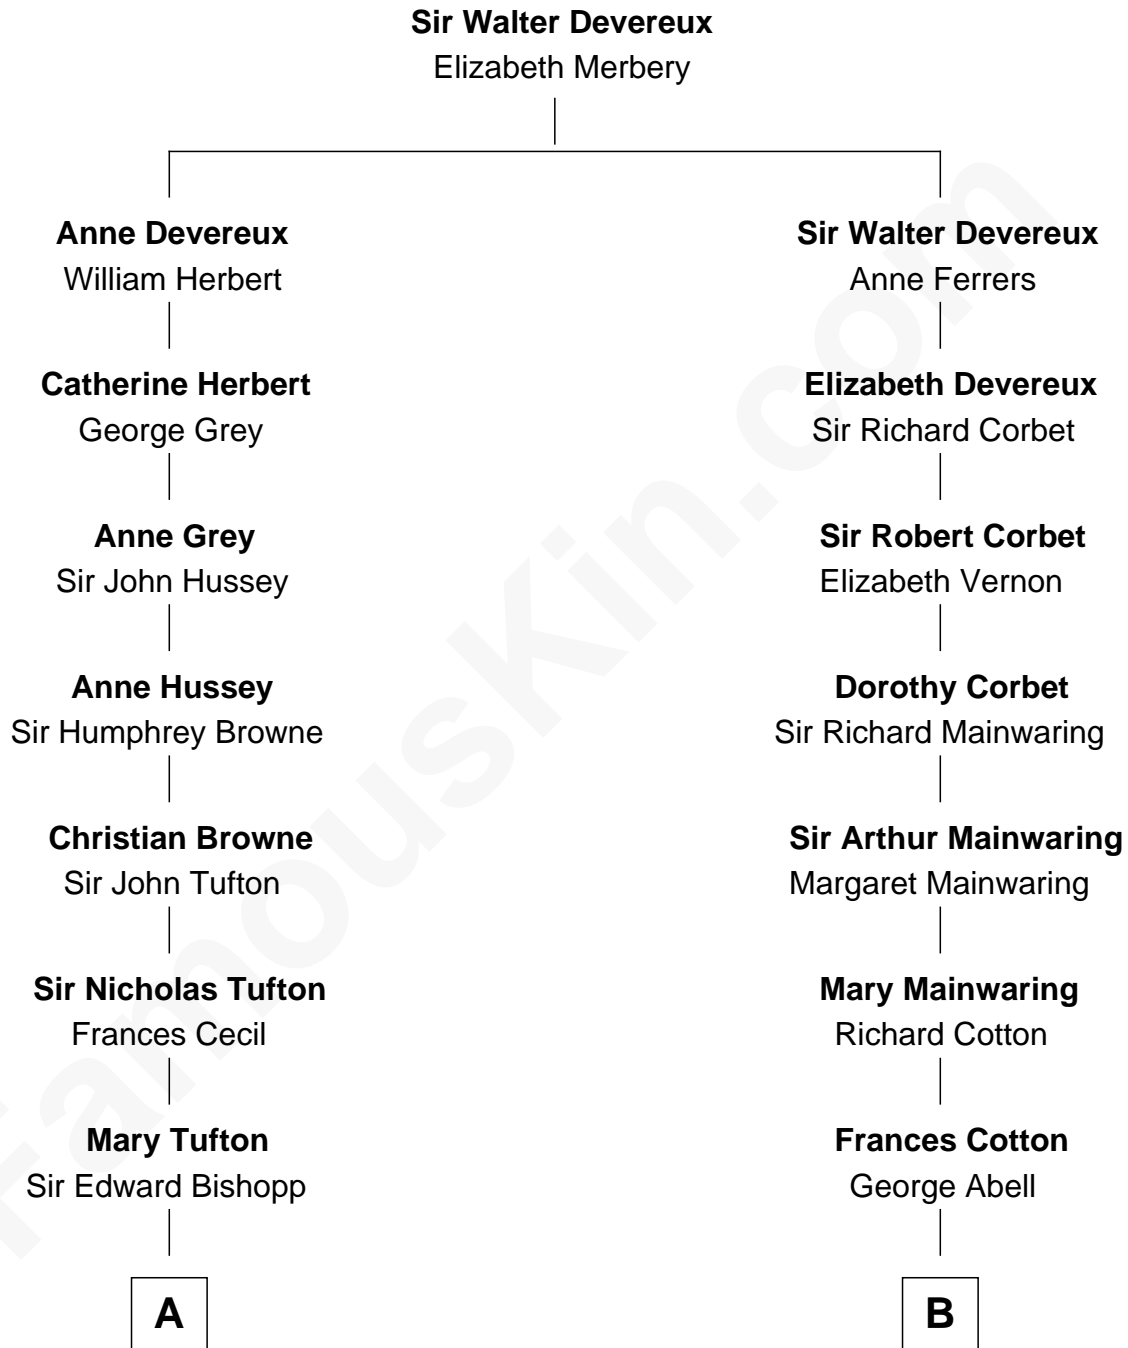

FamousKin.com

Relationship Chart of

Cara Delevingne

Fashion Model and Movie Actress

16th cousin 2 times removed of

John Foster Dulles

52nd U.S. Secretary of State

C

Pandora Anne Stevens
Charles Hamar Delevingne

Cara Delevingne
Model and Actress

FamousKin.com