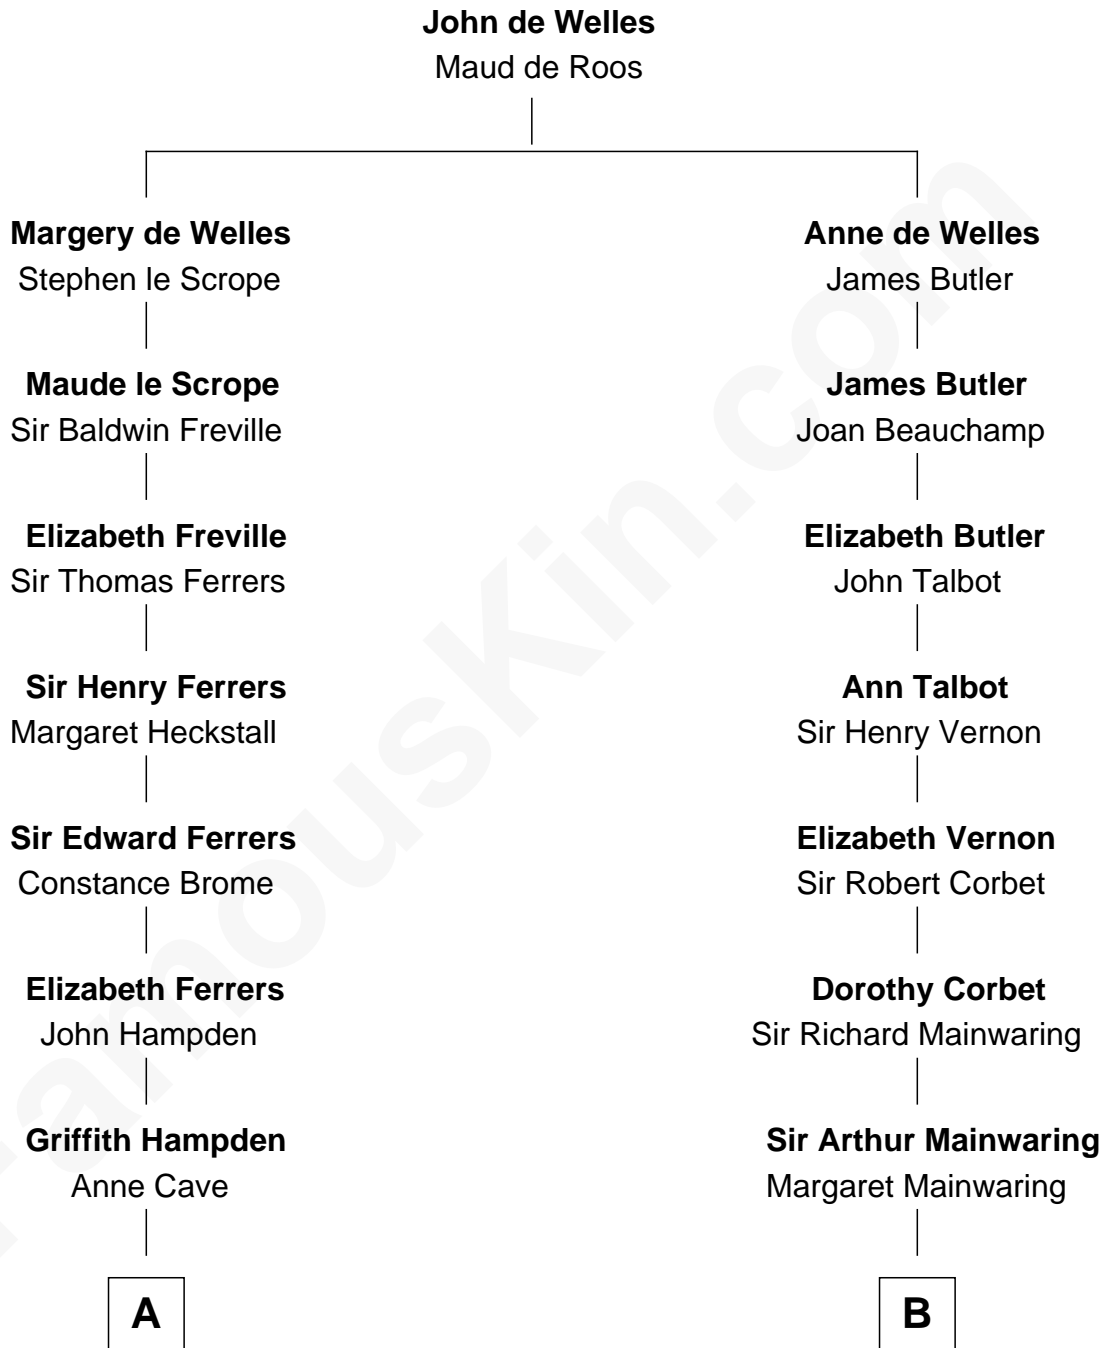

FamousKin.com

Relationship Chart of

Cara Delevingne

Fashion Model and Movie Actress

18th cousin 3 times removed of

John Foster Dulles

52nd U.S. Secretary of State

C

Armyne Evelyne Gordon
Sir Lionel Lawson Faudel-Phillips

Anne Margaret Faudel-Phillips
John Vincent Sheffield

Jane Armyne Sheffield
Sir Jocelyn Edward Greville Stevens

Pandora Anne Stevens
Charles Hamar Delevingne

Cara Delevingne
Model and Actress

D

Allen Macy Dulles
Edith Foster

John Foster Dulles
52nd U.S. Secretary of State