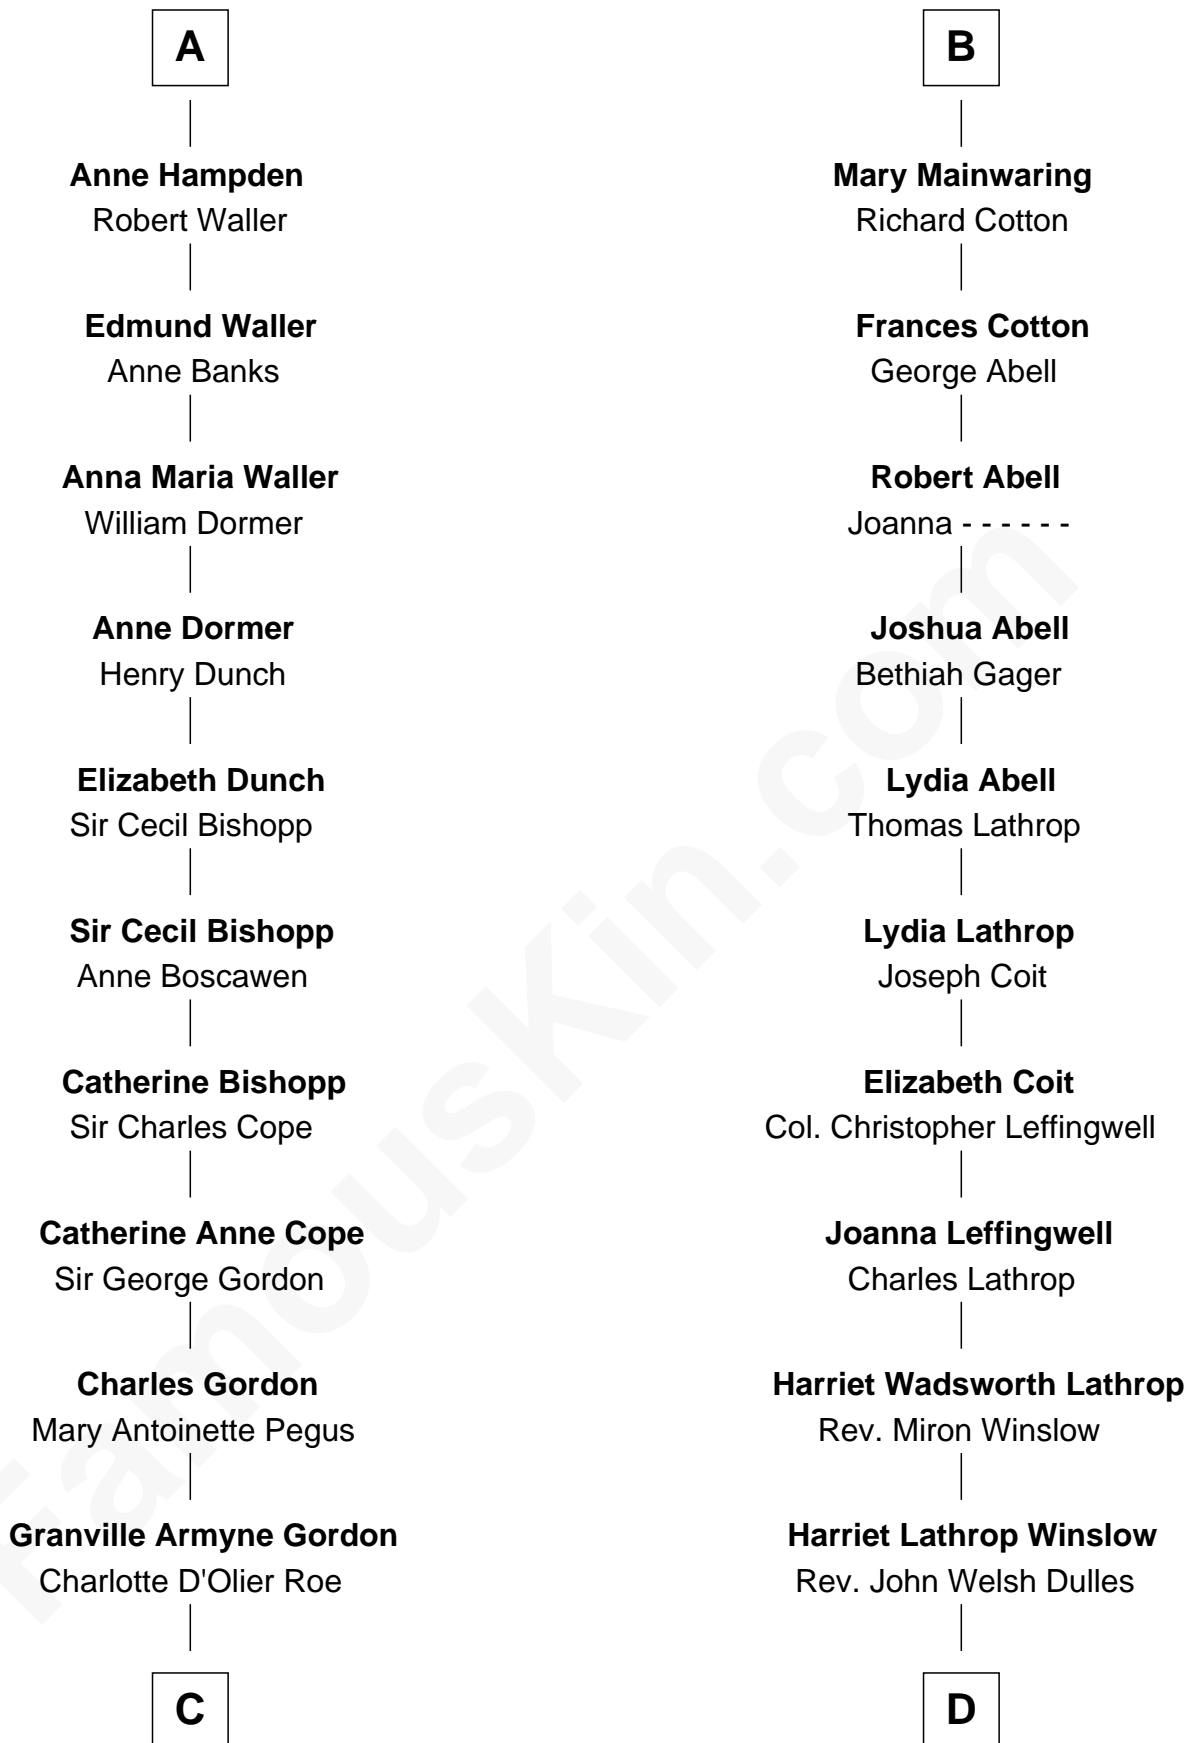

FamousKin.com

Relationship Chart of

Cara Delevingne

Fashion Model and Movie Actress

18th cousin 3 times removed of

John Foster Dulles

52nd U.S. Secretary of State

C

Armyne Evelyne Gordon
Sir Lionel Lawson Faudel-Phillips

Anne Margaret Faudel-Phillips
John Vincent Sheffield

Jane Armyne Sheffield
Sir Jocelyn Edward Greville Stevens

Pandora Anne Stevens
Charles Hamar Delevingne