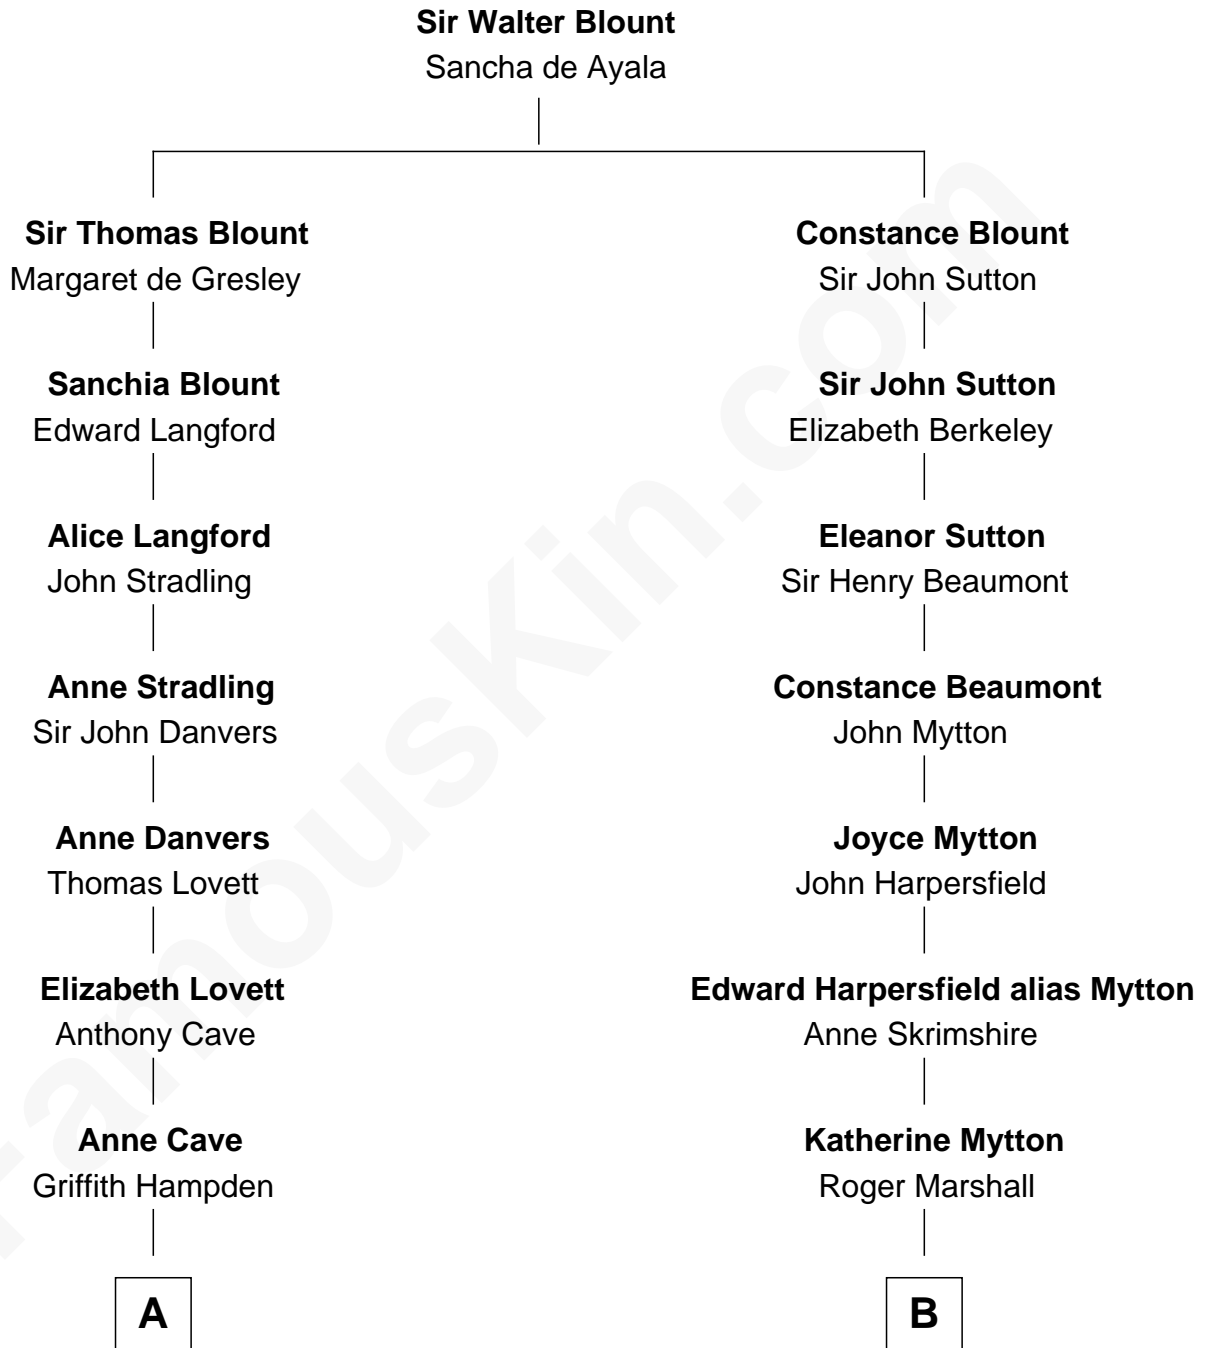

FamousKin.com

Relationship Chart of

Cara Delevingne

Fashion Model and Movie Actress

19th cousin 2 times removed of

Chevy Chase

Comedian, Actor and Writer

C

Armyne Evelyne Gordon
Sir Lionel Lawson Faudel-Phillips

Anne Margaret Faudel-Phillips
John Vincent Sheffield

Jane Armyne Sheffield
Sir Jocelyn Edward Greville Stevens

Pandora Anne Stevens
Charles Hamar Delevingne

Cara Delevingne
Model and Actress

D

Edward Leigh Chase
Mabel Penrose Tinsley

Edward Tinsley Chase
Cathalene Parker Browning

Chevy Chase
Comedian, Actor and Writer