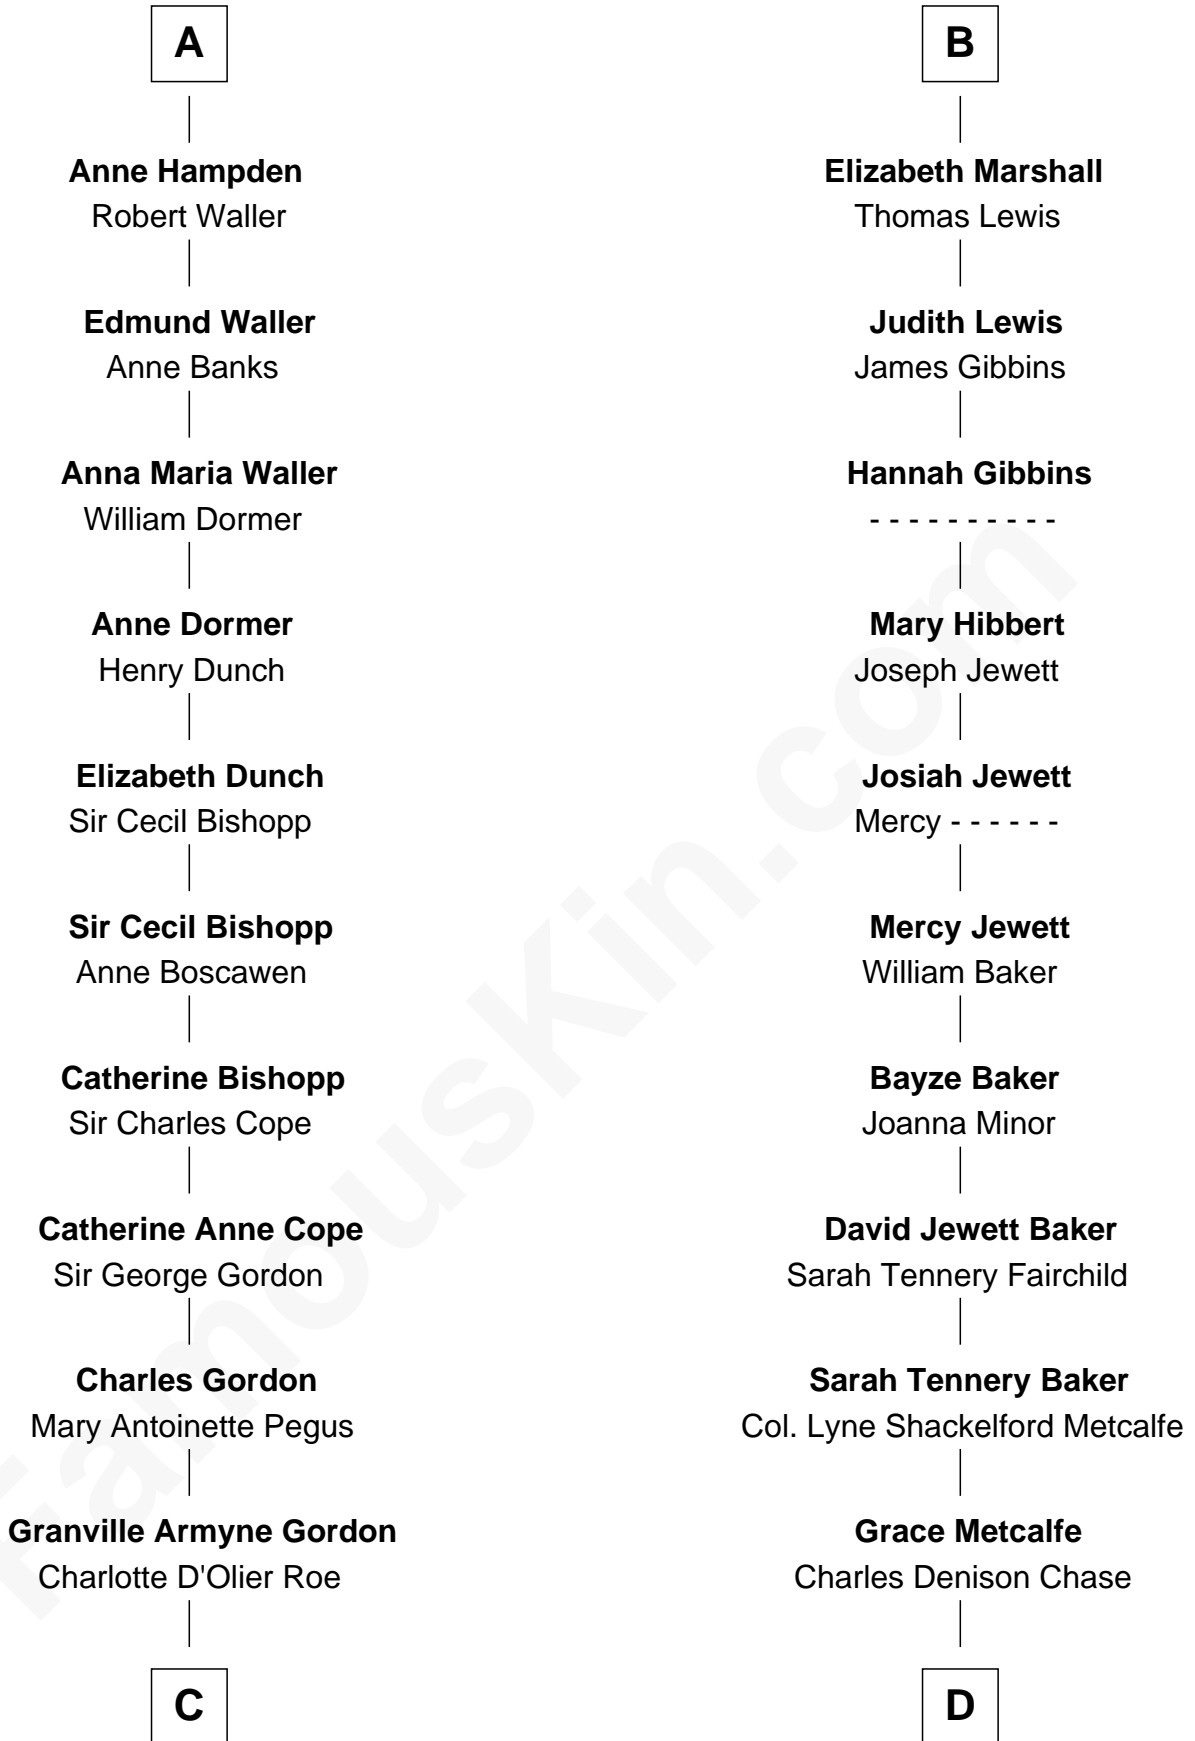

FamousKin.com

Relationship Chart of

Cara Delevingne

Fashion Model and Movie Actress

19th cousin 2 times removed of

Chevy Chase

Comedian, Actor and Writer

C

Armyne Evelyne Gordon
Sir Lionel Lawson Faudel-Phillips

Anne Margaret Faudel-Phillips
John Vincent Sheffield

Jane Armyne Sheffield
Sir Jocelyn Edward Greville Stevens

Pandora Anne Stevens
Charles Hamar Delevingne

Cara Delevingne
Model and Actress

D

Edward Leigh Chase
Mabel Penrose Tinsley

Edward Tinsley Chase
Cathalene Parker Browning

Chevy Chase
Comedian, Actor and Writer