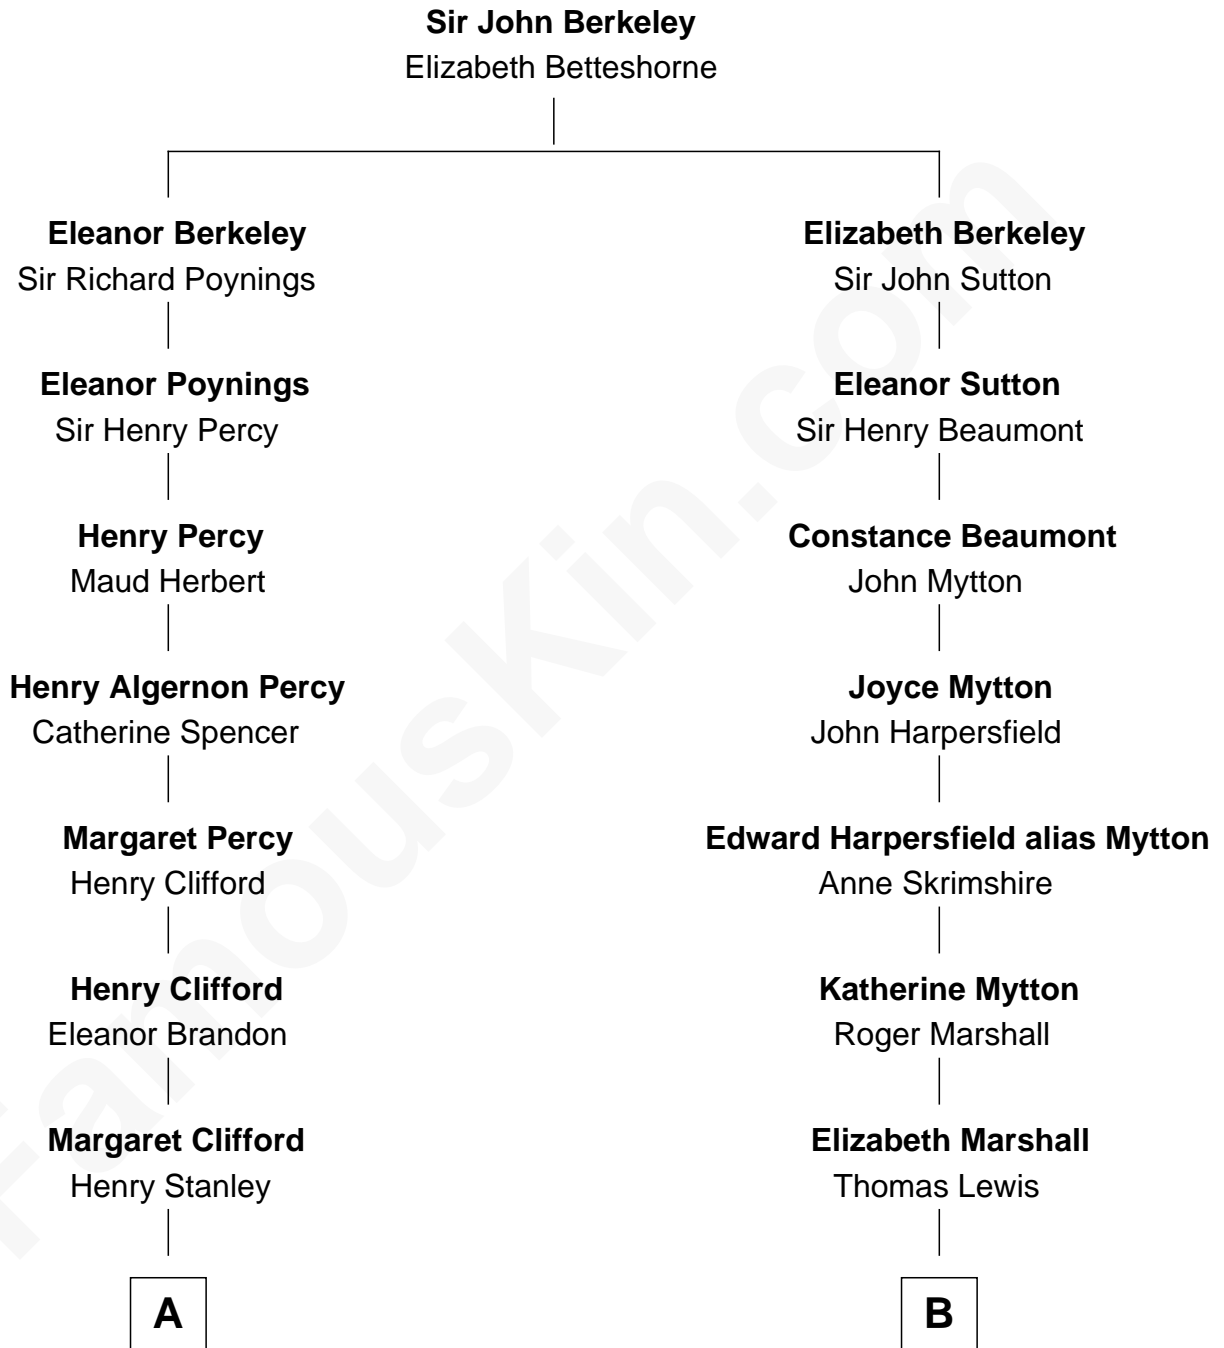

FamousKin.com

Relationship Chart of

Cara Delevingne

Fashion Model and Movie Actress

18th cousin 3 times removed of

Chevy Chase

Comedian, Actor and Writer

C

Armyne Evelyne Gordon
Sir Lionel Lawson Faudel-Phillips

Anne Margaret Faudel-Phillips
John Vincent Sheffield

Jane Armyne Sheffield
Sir Jocelyn Edward Greville Stevens

Pandora Anne Stevens
Charles Hamar Delevingne

Cara Delevingne
Model and Actress

D

Edward Tinsley Chase
Cathalene Parker Browning

Chevy Chase
Comedian, Actor and Writer