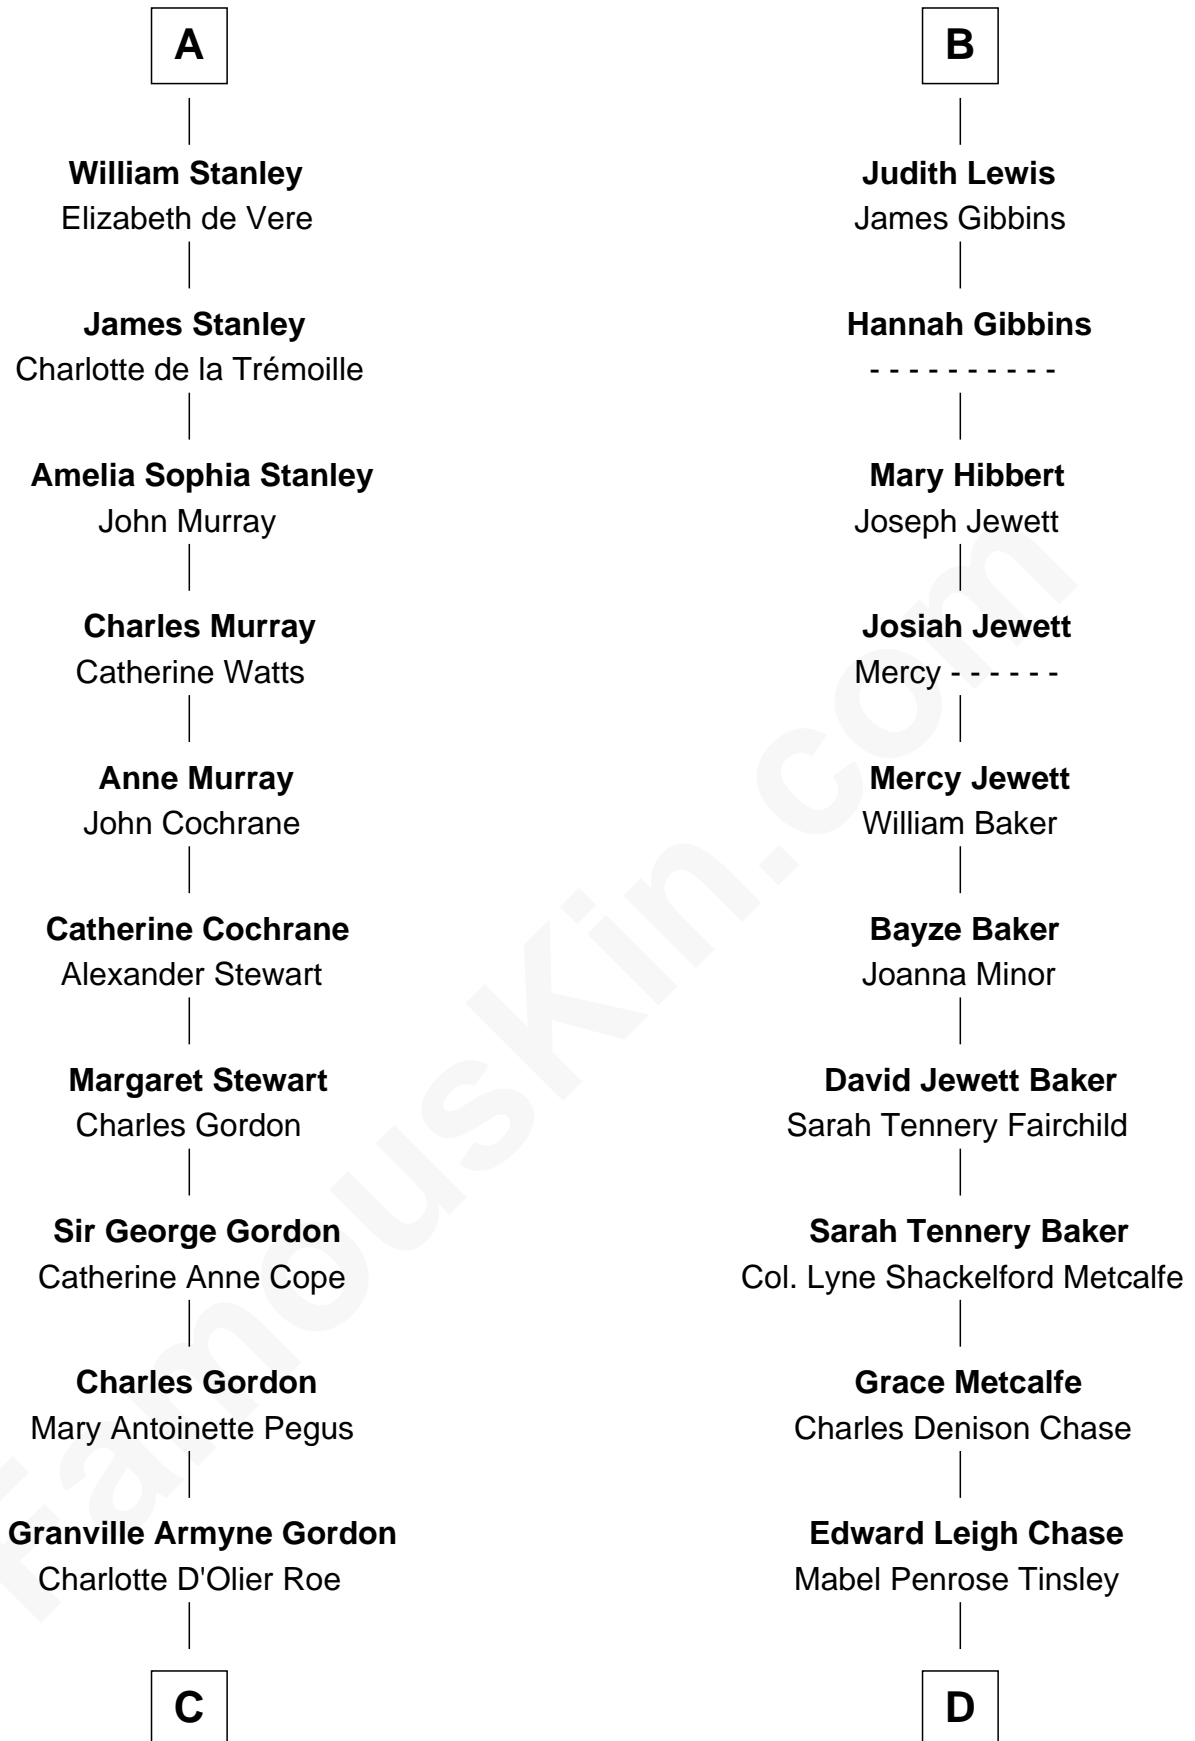

FamousKin.com

Relationship Chart of

Cara Delevingne

Fashion Model and Movie Actress

18th cousin 3 times removed of

Chevy Chase

Comedian, Actor and Writer

C

Armyne Evelyne Gordon
Sir Lionel Lawson Faudel-Phillips

Anne Margaret Faudel-Phillips
John Vincent Sheffield

Jane Armyne Sheffield
Sir Jocelyn Edward Greville Stevens

Pandora Anne Stevens
Charles Hamar Delevingne