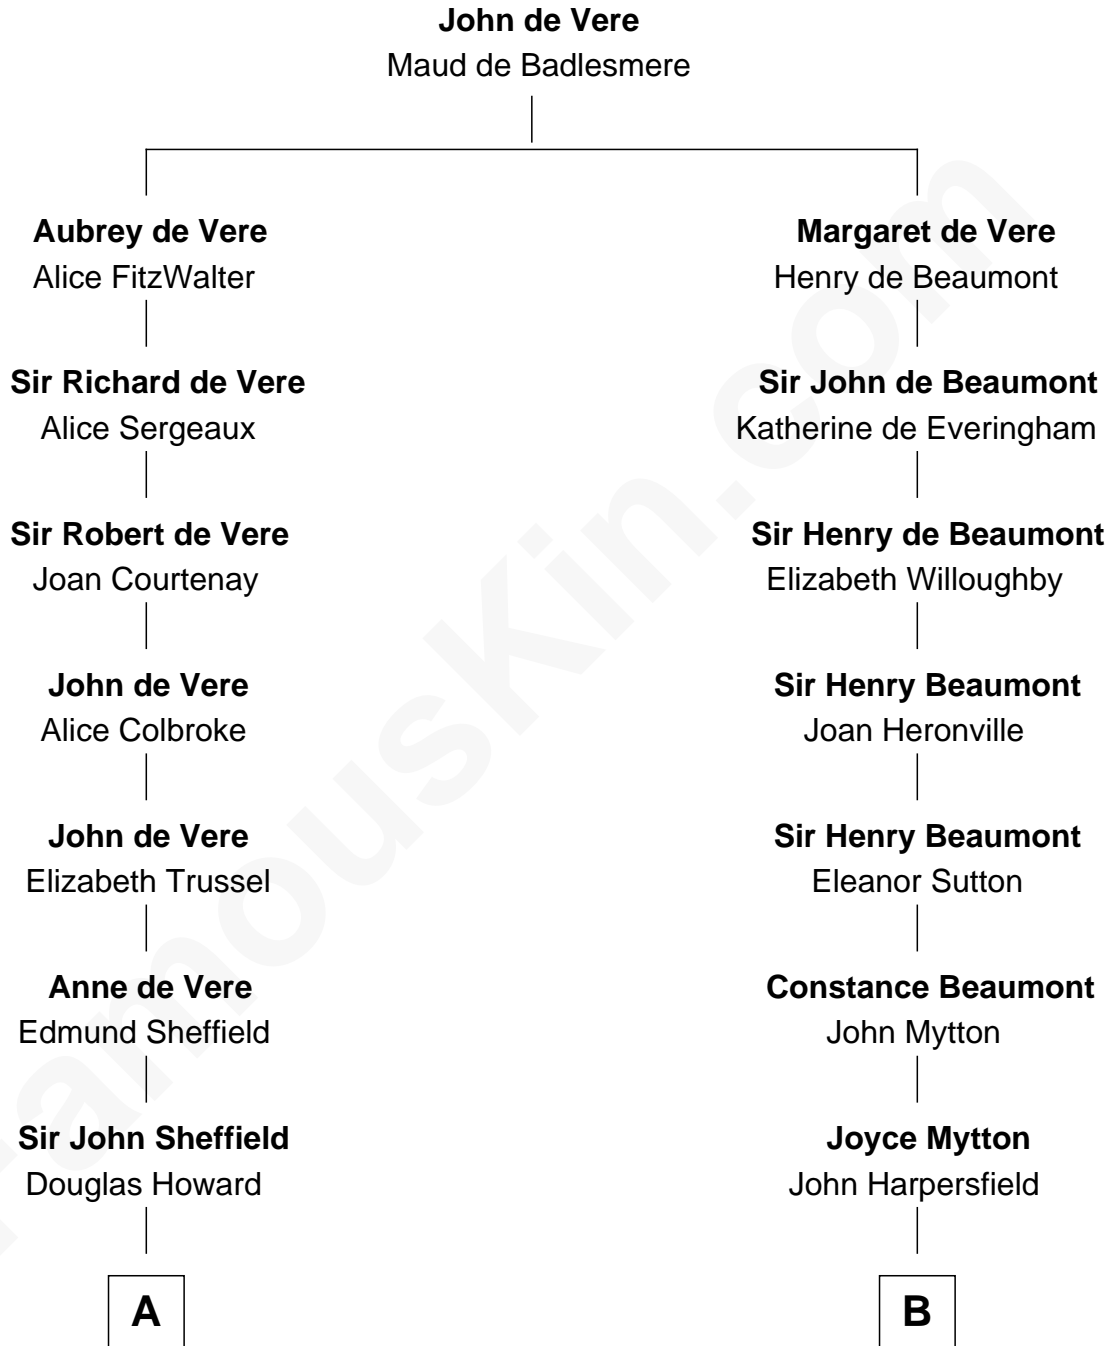

FamousKin.com

Relationship Chart of

Cara Delevingne

Fashion Model and Movie Actress

19th cousin 2 times removed of

Chevy Chase

Comedian, Actor and Writer

C

Jane Armyne Sheffield
Sir Jocelyn Edward Greville Stevens

Pandora Anne Stevens
Charles Hamar Delevingne

Cara Delevingne
Model and Actress

D

Sarah Tennyry Baker
Col. Lyne Shackelford Metcalfe

Grace Metcalfe
Charles Denison Chase