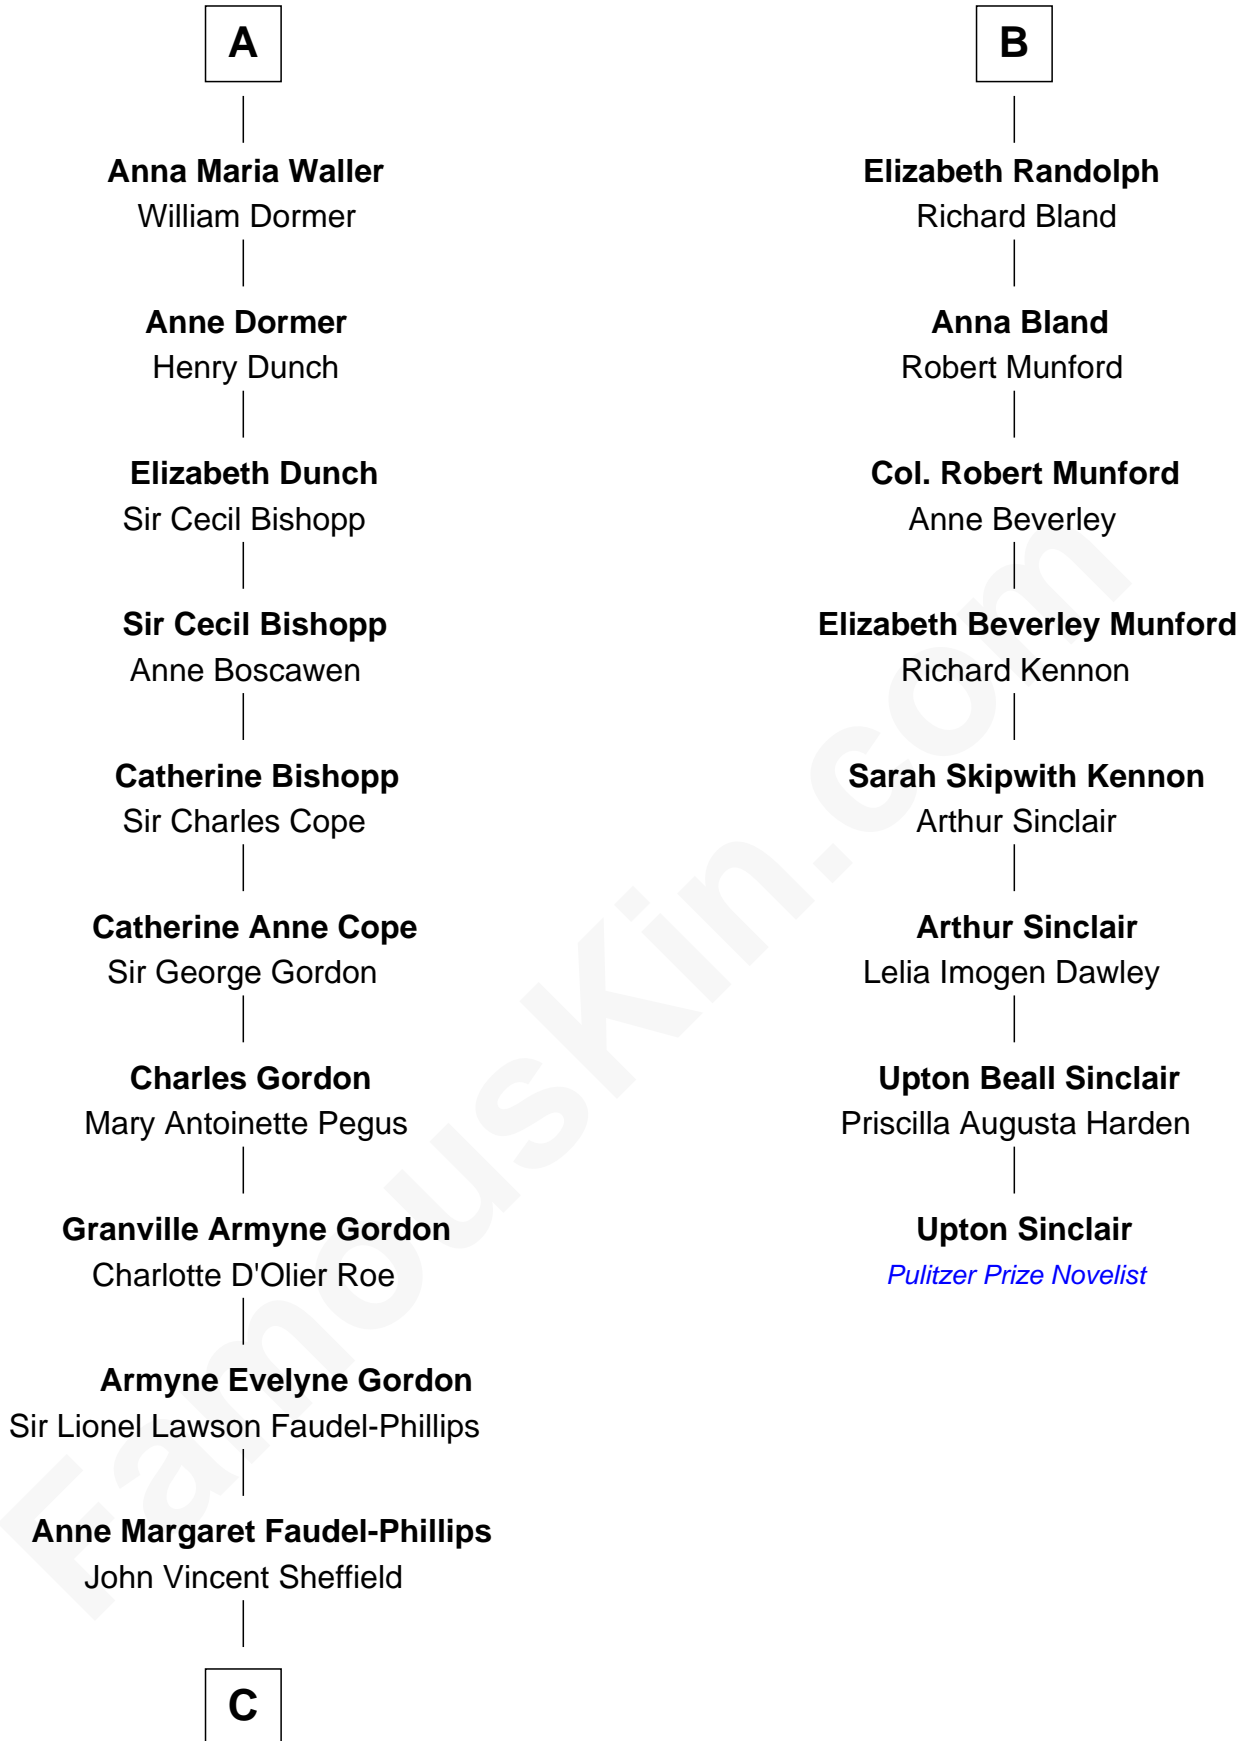

FamousKin.com

Relationship Chart of

Cara Delevingne

Fashion Model and Movie Actress

14th cousin 5 times removed of

Upton Sinclair

Pulitzer Prize Winning Novelist

Richard Vere
Isabel Green

Thomas Isham

Euseby Isham

Anne Pulton

Gregory Isham

Elizabeth Dale

Sir Euseby Isham

Anne Borlase

William Isham

Mary Brett

Henry Isham

Katherine Banks

Mary Isham

Col. William Randolph

B

C

—
Jane Armyne Sheffield