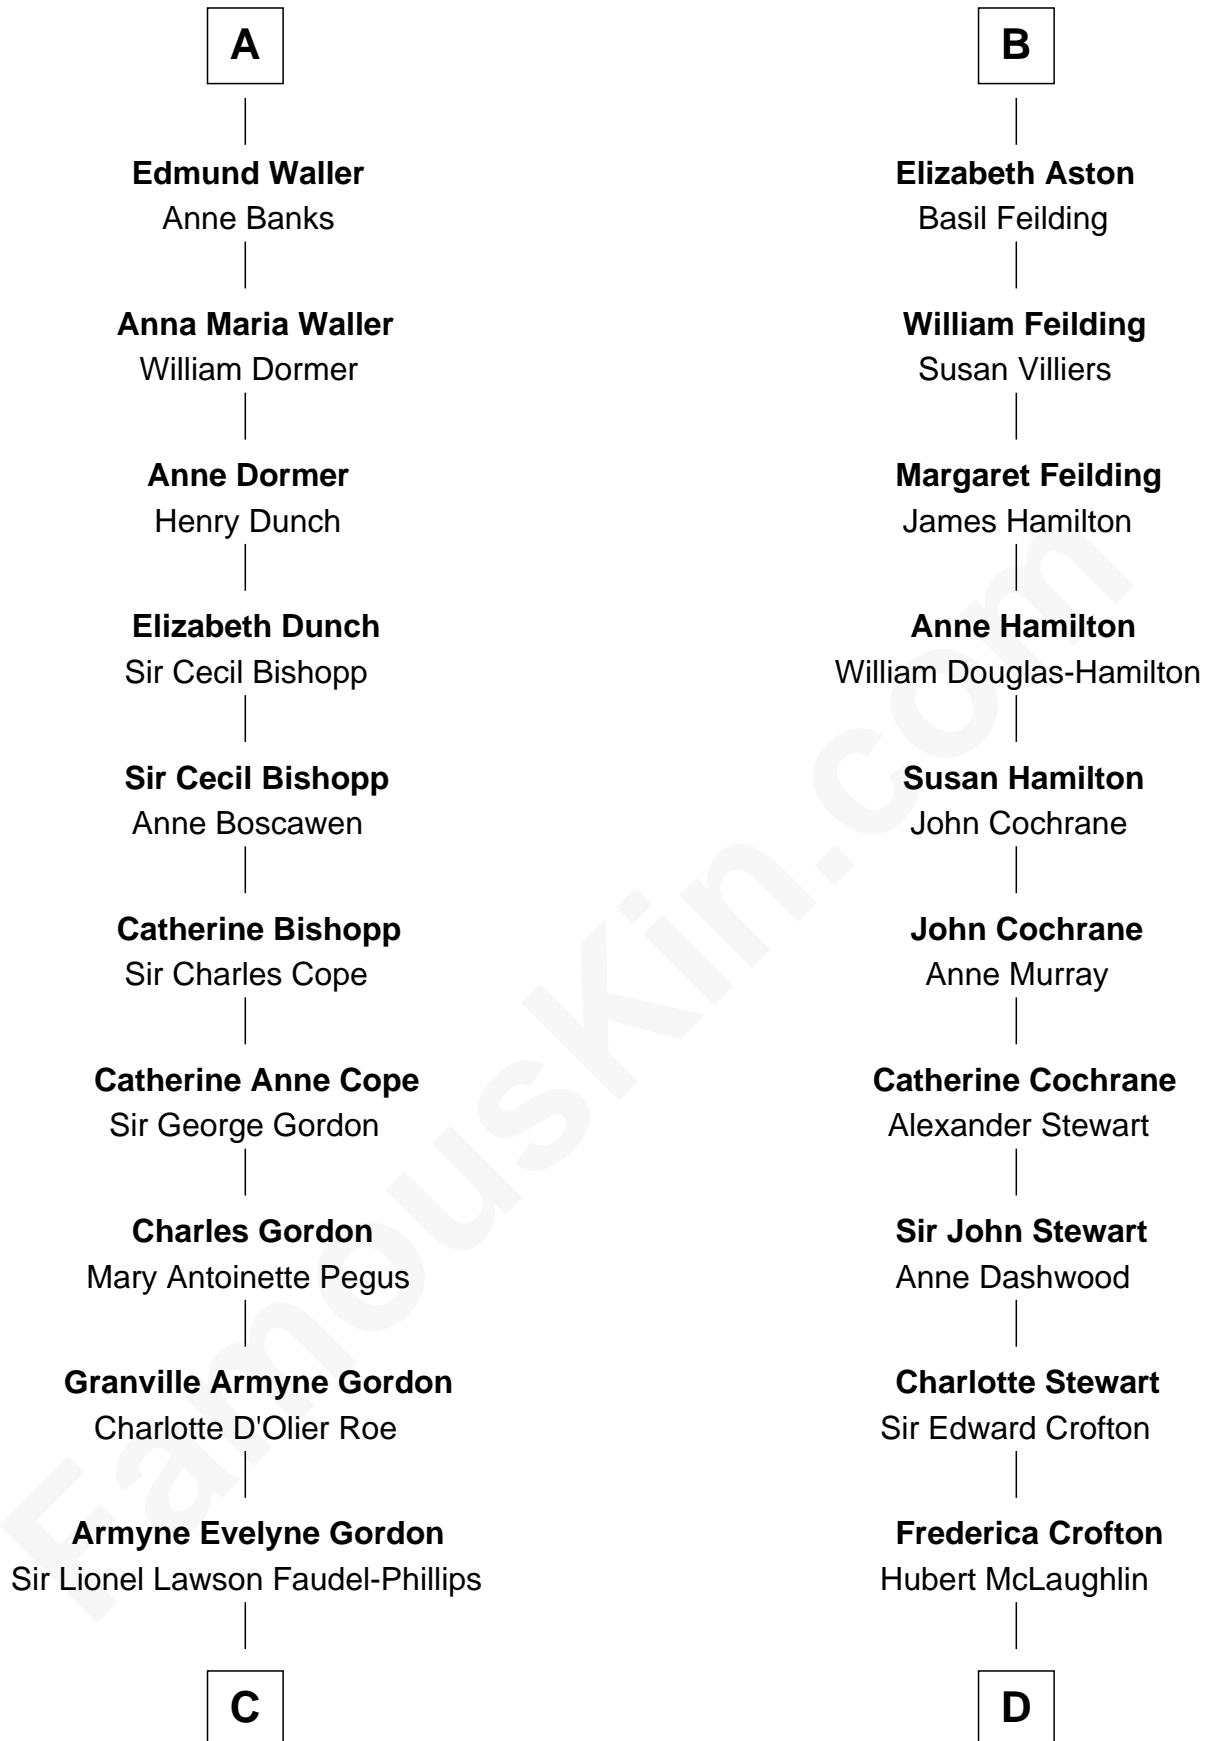

# FamousKin.com Relationship Chart of

**Cara Delevingne**

*Fashion Model and Movie Actress*

20th cousin of

**Guy Ritchie**

*British Filmmaker*

**Sir Baldwin Freville**

Joyce de Botetourte

**C**

**Anne Margaret Faudel-Phillips**

John Vincent Sheffield

**Jane Armyne Sheffield**

Sir Jocelyn Edward Greville Stevens

**Pandora Anne Stevens**

Charles Hamar Delevingne

**Cara Delevingne**

*Model and Actress*

**D**

**Vivian Guy Ouseley McLaughlin**

Edith Jane Martineau

**Doris Margaretta McLaughlin**

Stuart John Ritchie

**John Vivian Ritchie**

Amber Mary Parkinson