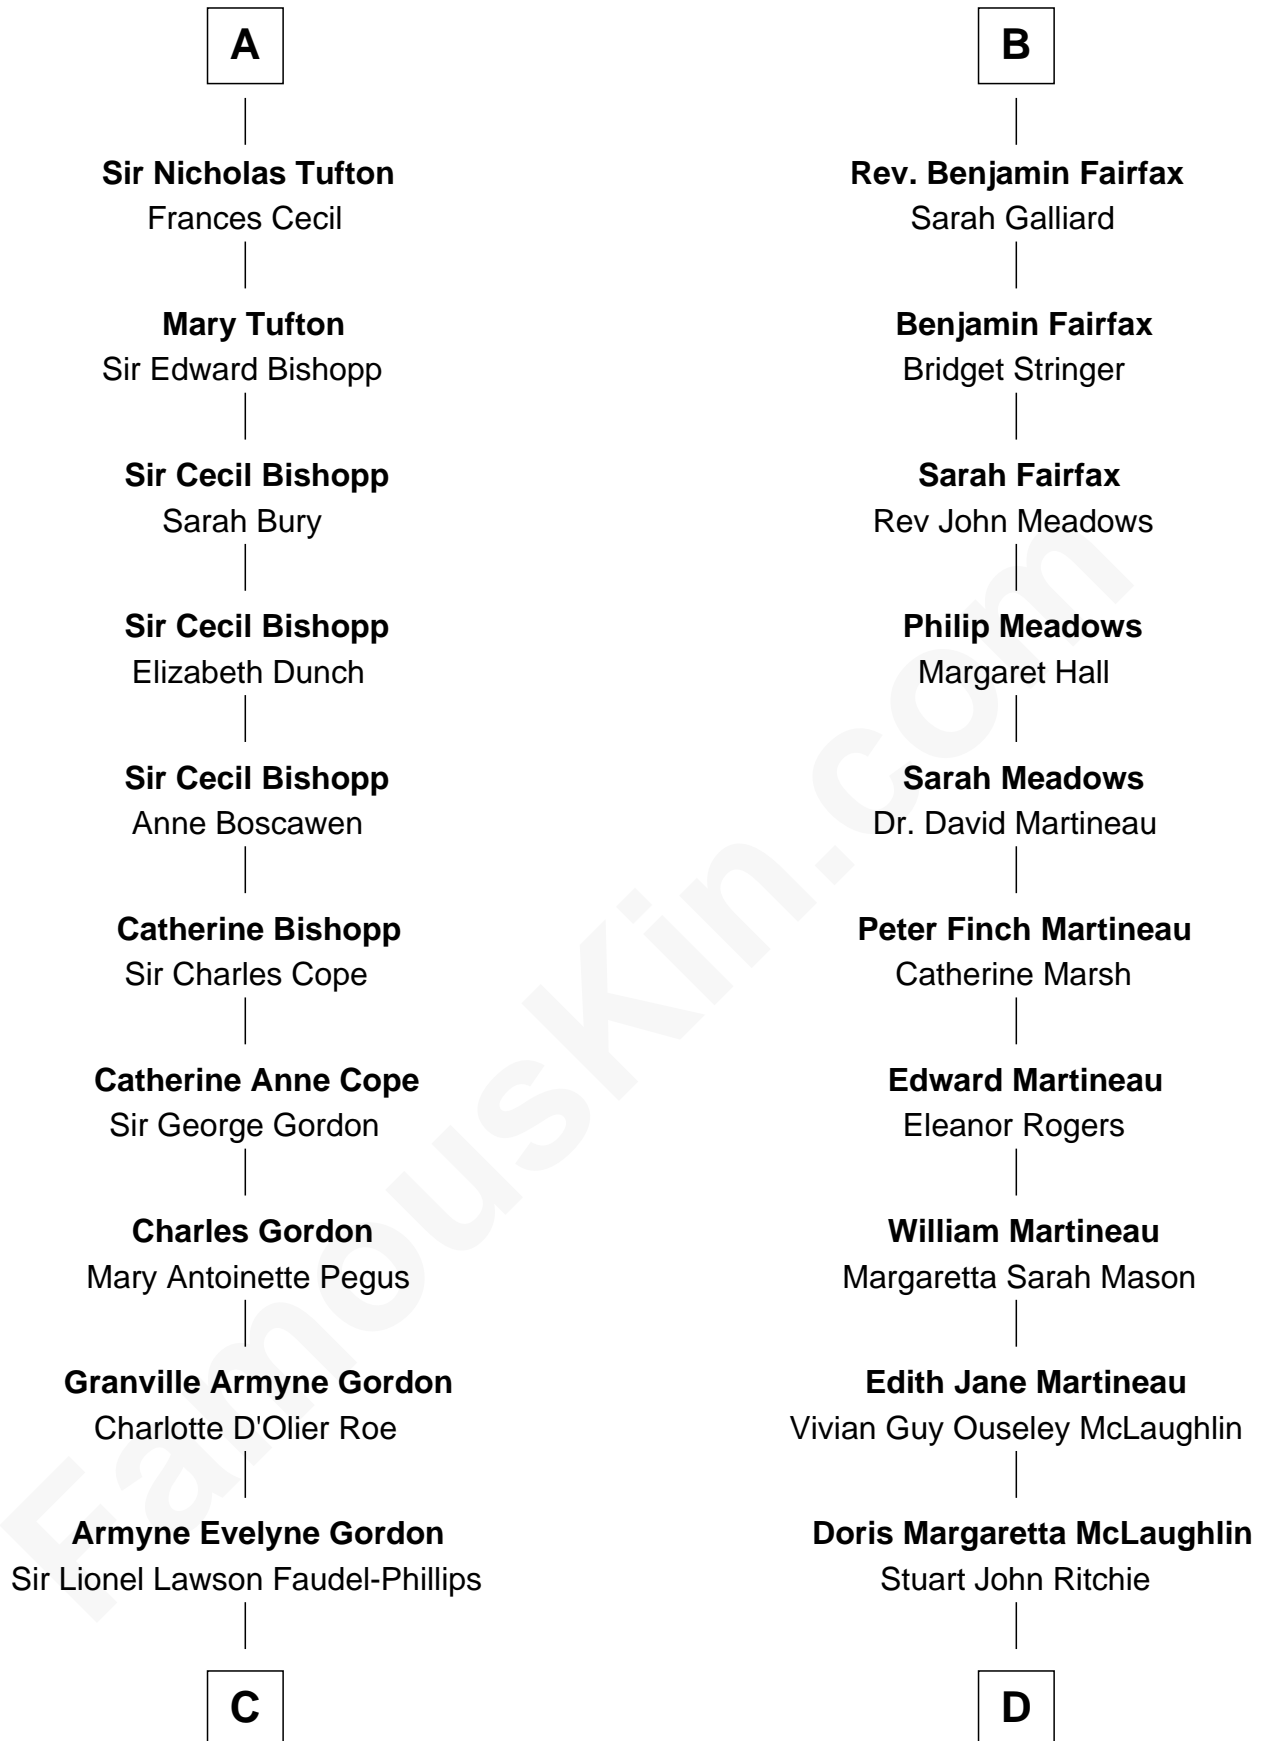

### Cara Delevingne

*Fashion Model and Movie Actress*

18th cousin 2 times removed of

**Guy Ritchie**

*British Filmmaker*

**C**

**Anne Margaret Faudel-Phillips**

John Vincent Sheffield

**Jane Armyne Sheffield**

Sir Jocelyn Edward Greville Stevens

**Pandora Anne Stevens**

Charles Hamar Delevingne

**Cara Delevingne**

*Model and Actress*

**D**

**John Vivian Ritchie**